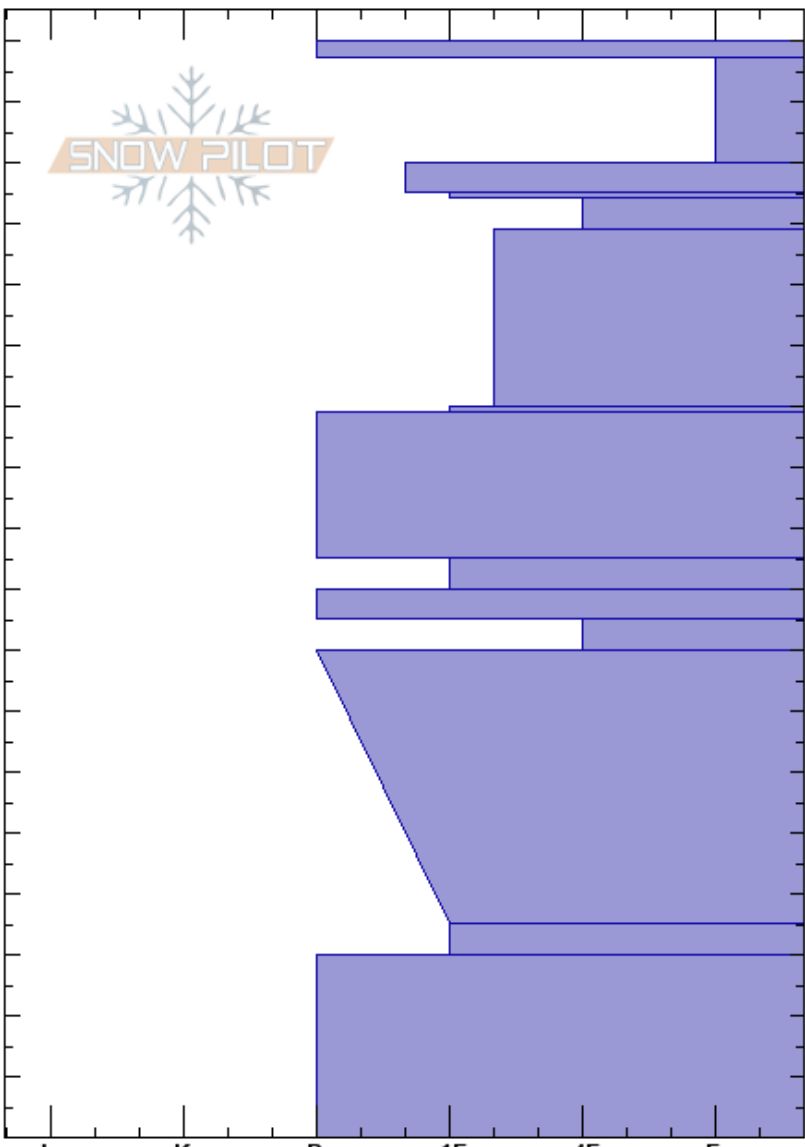

Fairangel
 Hatcher Pass
 AK
 Elevation: 3500 ft
 Aspect: E
 Specifics:

Anitra Winkler
 03/15/2023 - 12:00pm
 Co-ord: 61.81750N, -149.27691W
 Slope Angle: 38°
 Wind Loading:

Stability:
 Air Temperature:
 Sky Cover: FEW
 Precipitation:
 Wind: Calm

HS: 180
 155-154cm: drizzle crust

Height (cm)	Crystal		Moisture	ρ kg/m ³	Stability tests & Layer comments
	Form	Size			
180	•				155-154cm: drizzle crust
175	☉				
170	•				
165	=				
160	•				
155	•				
150	•				
140	•				
130	•				
125	•				
120	☉☉				
110	•				
100	•				
95	•				
90	☉☉				
85	☉				
80	☉		M		
70					
60	•				
50					
40					
35	☉☉				
30					
20					
15	•				