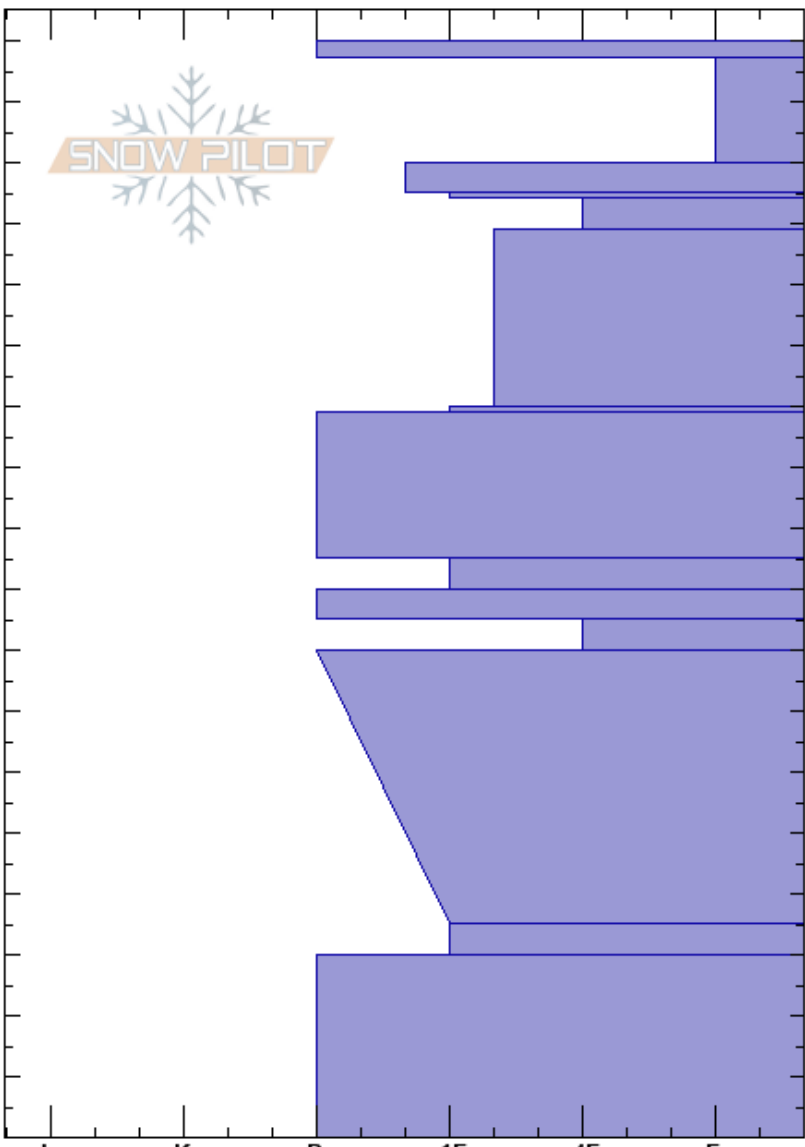

Fairangel
 Hatcher Pass
 AK
 Elevation: 3500 ft
 Aspect: E
 Specifics:

Anitra Winkler
 03/15/2023 - 12:00pm
 Co-ord: 61.81750N, -149.27691W
 Slope Angle: 38°
 Wind Loading:

Stability:
 Air Temperature:
 Sky Cover: FEW
 Precipitation:
 Wind: Calm

HS: 180
 155-154cm: drizzle crust

Height (cm)	Crystal		Moisture	ρ kg/m ³	Stability tests & Layer comments
	Form	Size			
180	•				155-154cm: drizzle crust
170	☉				
160	•				
155	=				
150	•				
140					
130	•				
120	☉☉				
110	•				
100					
90	•				
90	☉☉				
80	☉		M		
70					
60	•				
50					
40					
30	☉☉				
20					
10	•				
0					