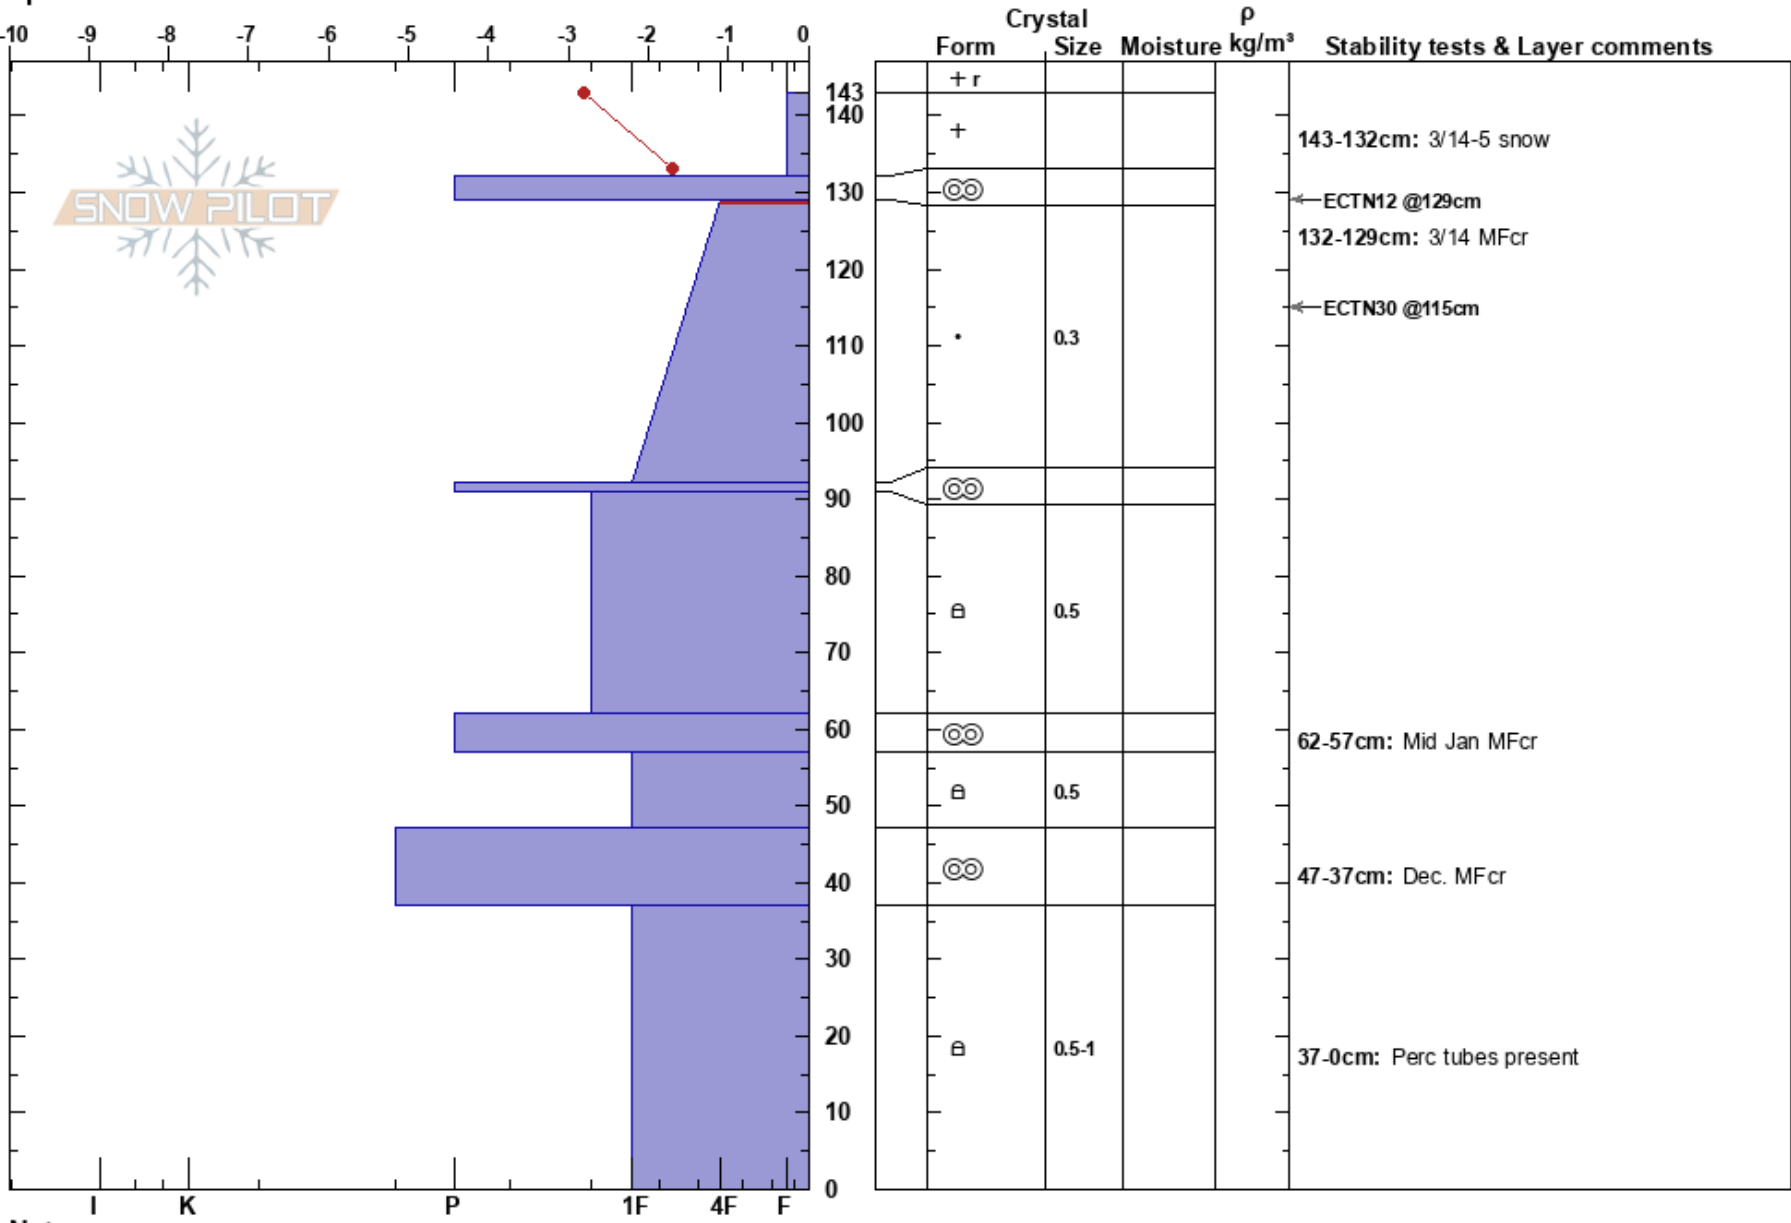

Miners Trail Ridge
 Lewis Range
 MT
Elevation: 5215 ft
Aspect: 100°
Specifics:

blase reardon
 03/15/2023 - 12:50pm
Co-ord: 12U 316523E 5348110N
Slope Angle: 16°
Wind Loading: no

Stability: Very Good
Air Temperature:
Sky Cover: BKN
Precipitation: NO
Wind: SW Light Breeze

HS: 143
Layer Notes:
 143-132cm: 3/14-5 snow
 132-129cm: 3/14 MFcr
 129-92cm: Problematic layer
 62-57cm: Mid Jan MFcr
 47-37cm: Dec. MFcr
 [More Layer Comments below]

Notes: Shaded, seemed more E-NE than E-SE. Mid Jan MFcr 2 thin crusts w slightly softer grains in between, similar to other profile but not as pronounced.. Additional Layer Comments: 0-37cm: Perc tubes present;