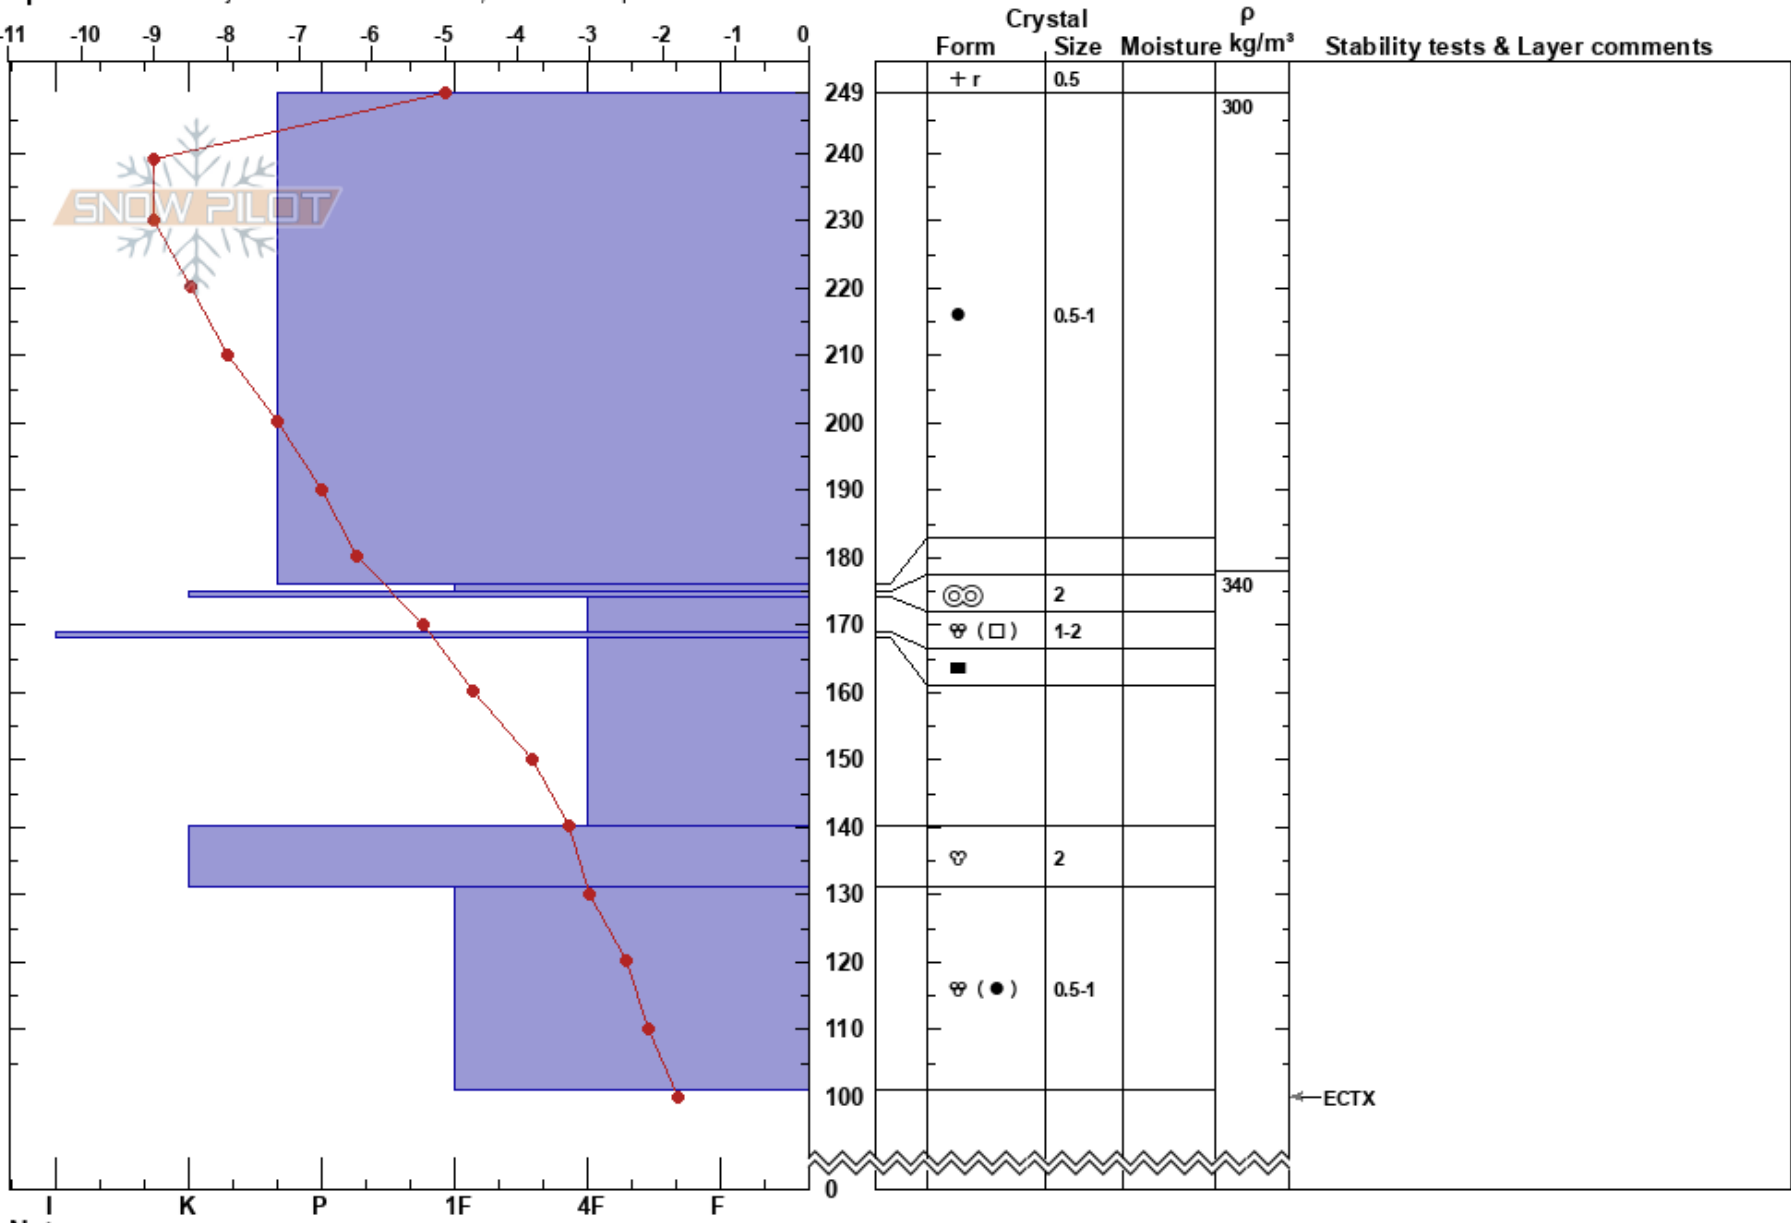

Below Tram Hill Cross
 Coast Range
 AK
 Elevation: 1720 ft
 Aspect: W
 Specifics: Pit is adjacent to avalanche: flank; We skied slope

Justin Spurrier
 03/14/2023 - 12:00pm
 Co-ord: 58.29772N, -134.38347W
 Slope Angle: 42°
 Wind Loading: previous

Stability: **HS:249**
 Air Temperature: 176-175cm: Problematic layer
 Sky Cover: SCT
 Precipitation: NO
 Wind:

Notes: