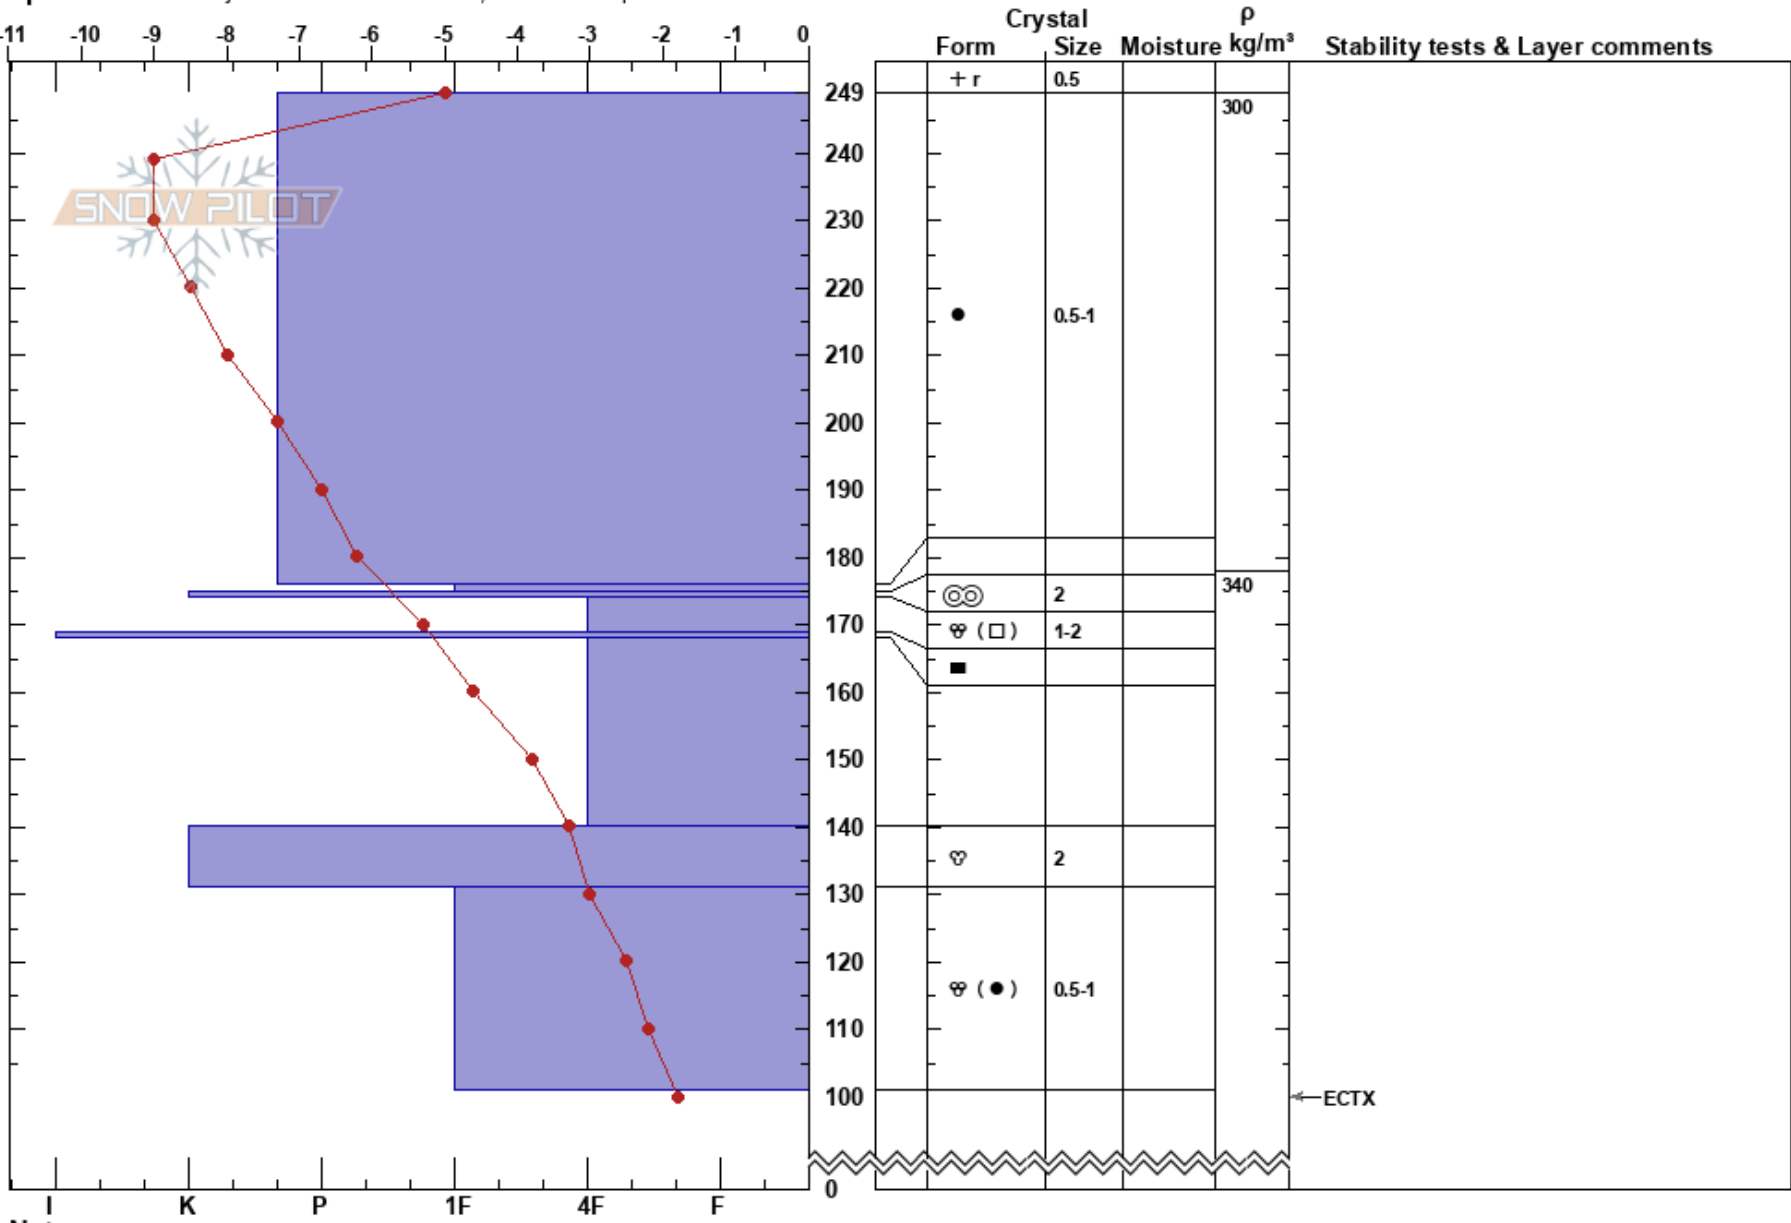

Below Tram Hill Cross  
 Coast Range  
 AK  
 Elevation: 1720 ft  
 Aspect: W  
 Specifics: Pit is adjacent to avalanche: flank; We skied slope

Justin Spurrier  
 03/14/2023 - 12:00pm  
 Co-ord: 58.29772N, -134.38347W  
 Slope Angle: 42°  
 Wind Loading: previous

Stability: **HS:249**  
 Air Temperature: 176-175cm: Problematic layer  
 Sky Cover: SCT  
 Precipitation: NO  
 Wind:

Notes: