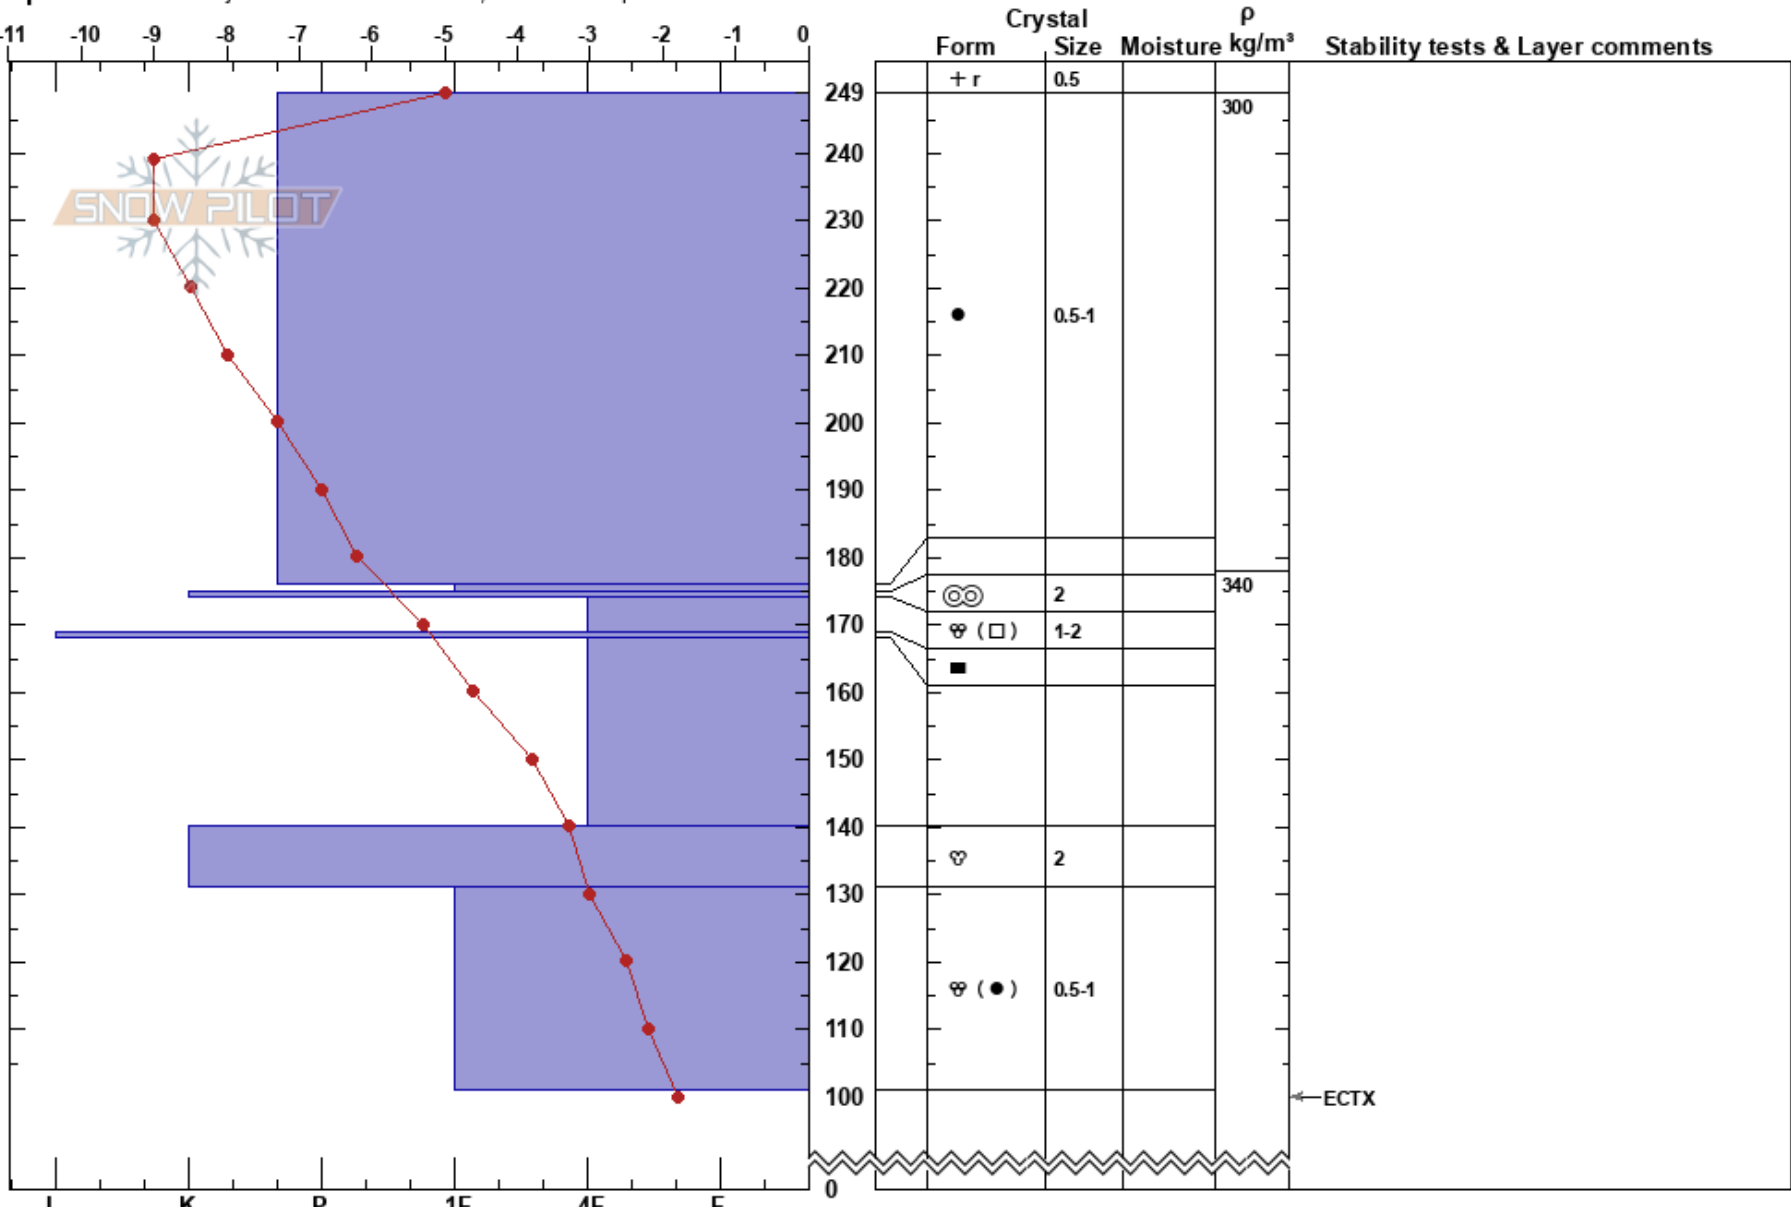

Below Tram Hill Cross  
 Coast Range  
 AK  
 Elevation: 1720 ft  
 Aspect: W  
 Specifics: Pit is adjacent to avalanche: flank; We skied slope

Justin Spurrier  
 03/14/2023 - 12:00pm  
 Co-ord: 58.29772N, -134.38347W  
 Slope Angle: 42°  
 Wind Loading: previous

Stability: **HS:249**  
 Air Temperature: 176-175cm: Problematic layer  
 Sky Cover: SCT  
 Precipitation: NO  
 Wind:

Notes: I K P 1F 4F F

← ECTX