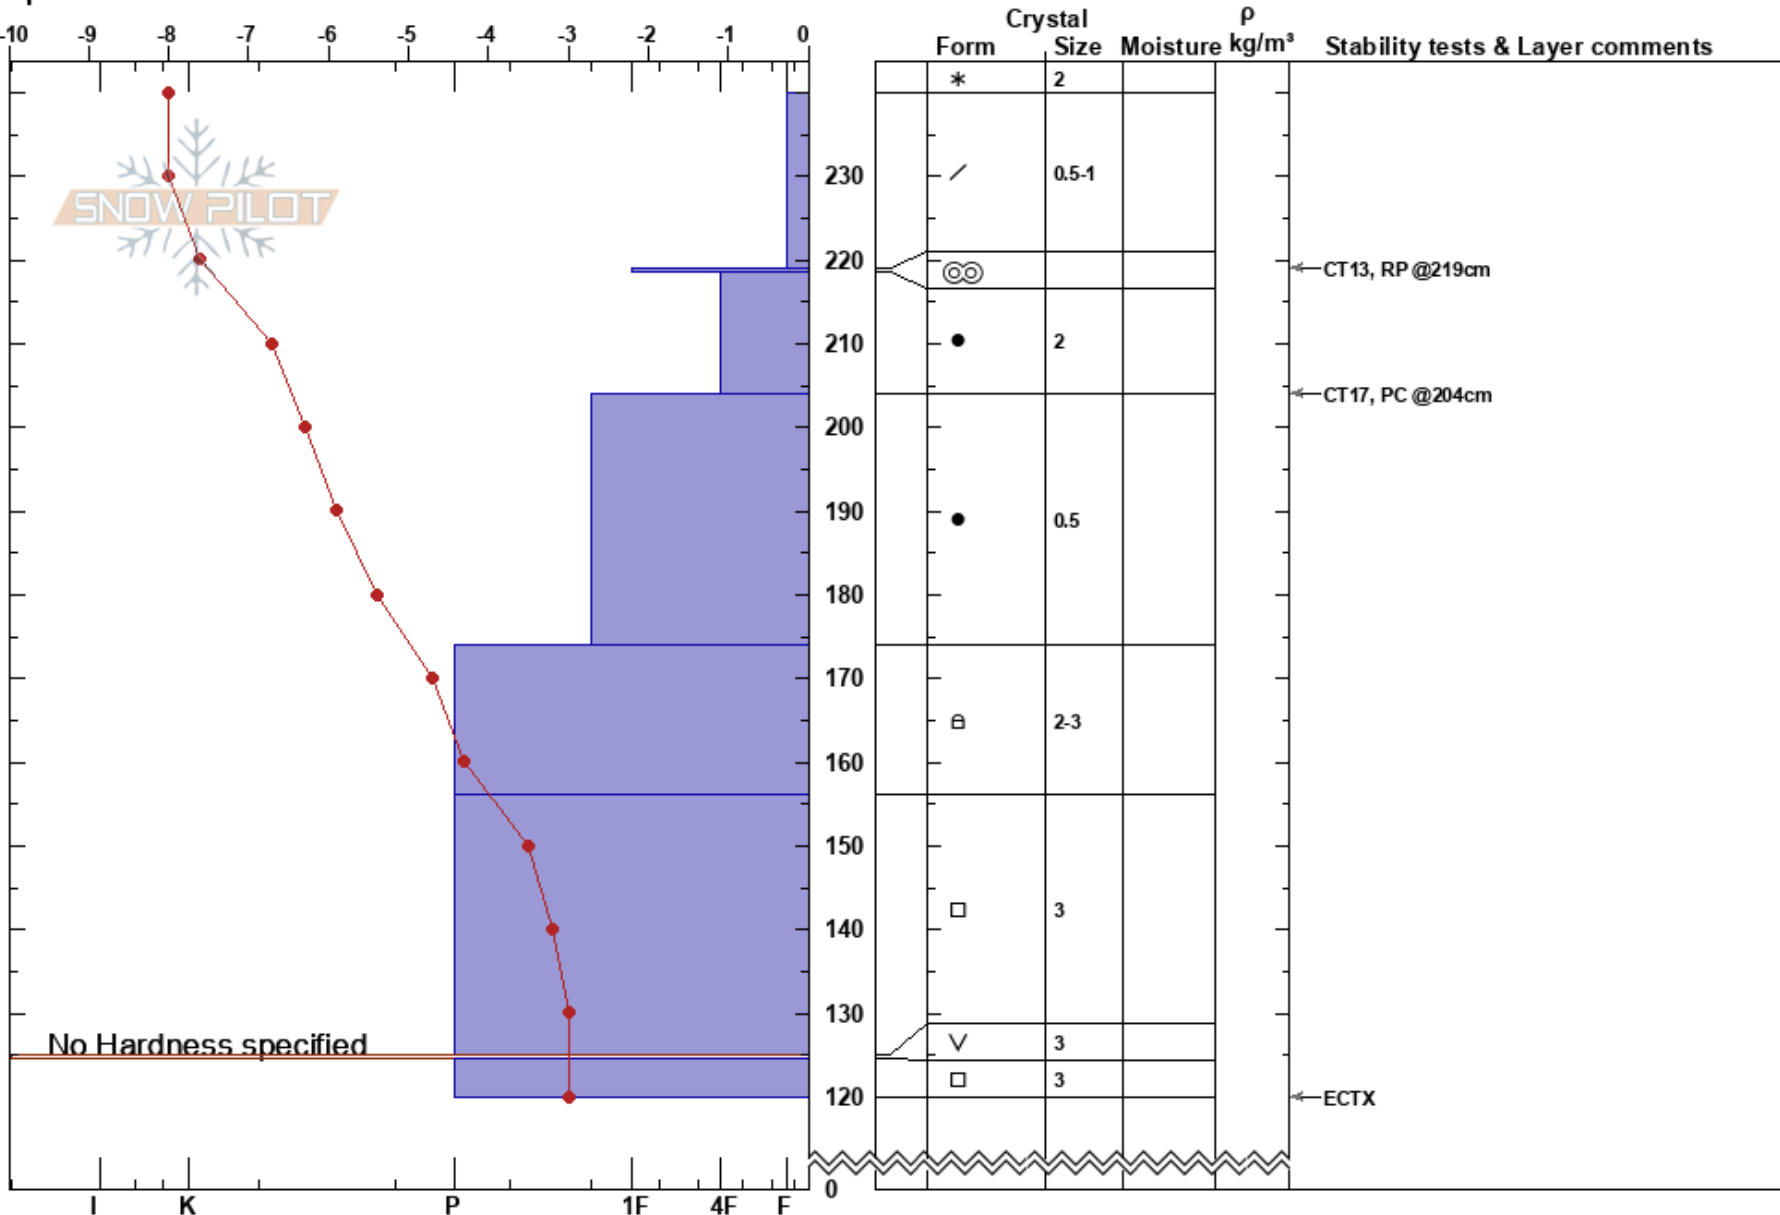

St. Regis Basin
 Silver Valley Area
 ID
 Elevation: 1920 m
 Aspect: E
 Specifics:

izzy davis
 02/27/2023 - 11:30am
 Co-ord:
 Slope Angle: 28°
 Wind Loading: yes

Stability:
 Air Temperature:
 Sky Cover: FEW
 Precipitation: NO
 Wind: Calm

Layer Notes:
 219-218.5cm: Problematic layer

Notes: melt-freeze less than 1cm, small grapple above and small facets below
 buried SH very small
 small facets above Xmas crust