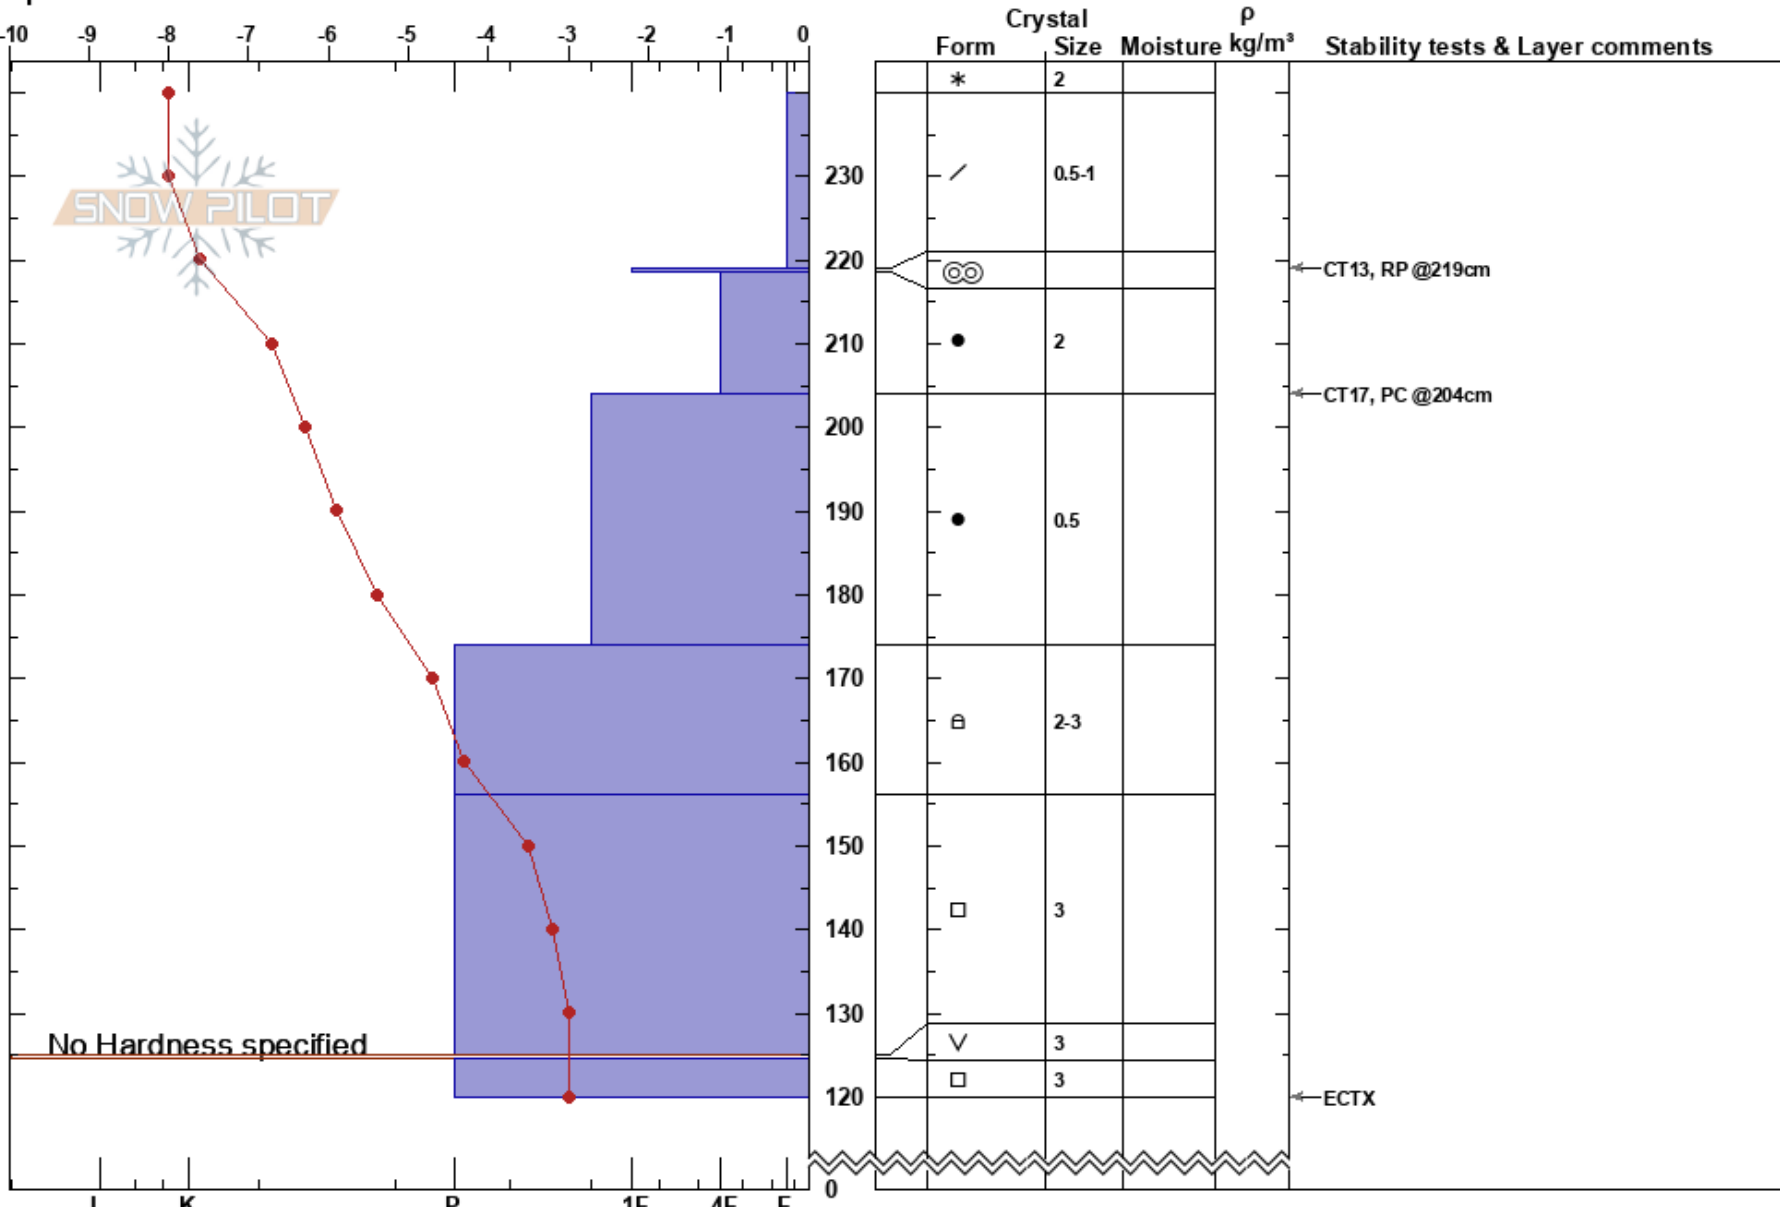

St. Regis Basin
 Silver Valley Area
 ID
 Elevation: 1920 m
 Aspect: E
 Specifics:

izzy davis
 02/27/2023 - 11:30am
 Co-ord:
 Slope Angle: 28°
 Wind Loading: yes

Stability:
 Air Temperature:
 Sky Cover: FEW
 Precipitation: NO
 Wind: Calm

Layer Notes:
 219-218.5cm: Problematic layer

No Hardness specified

Notes: melt-freeze less than 1cm, small grapple above and small facets below
 buried SH very small
 small facets above Xmas crust