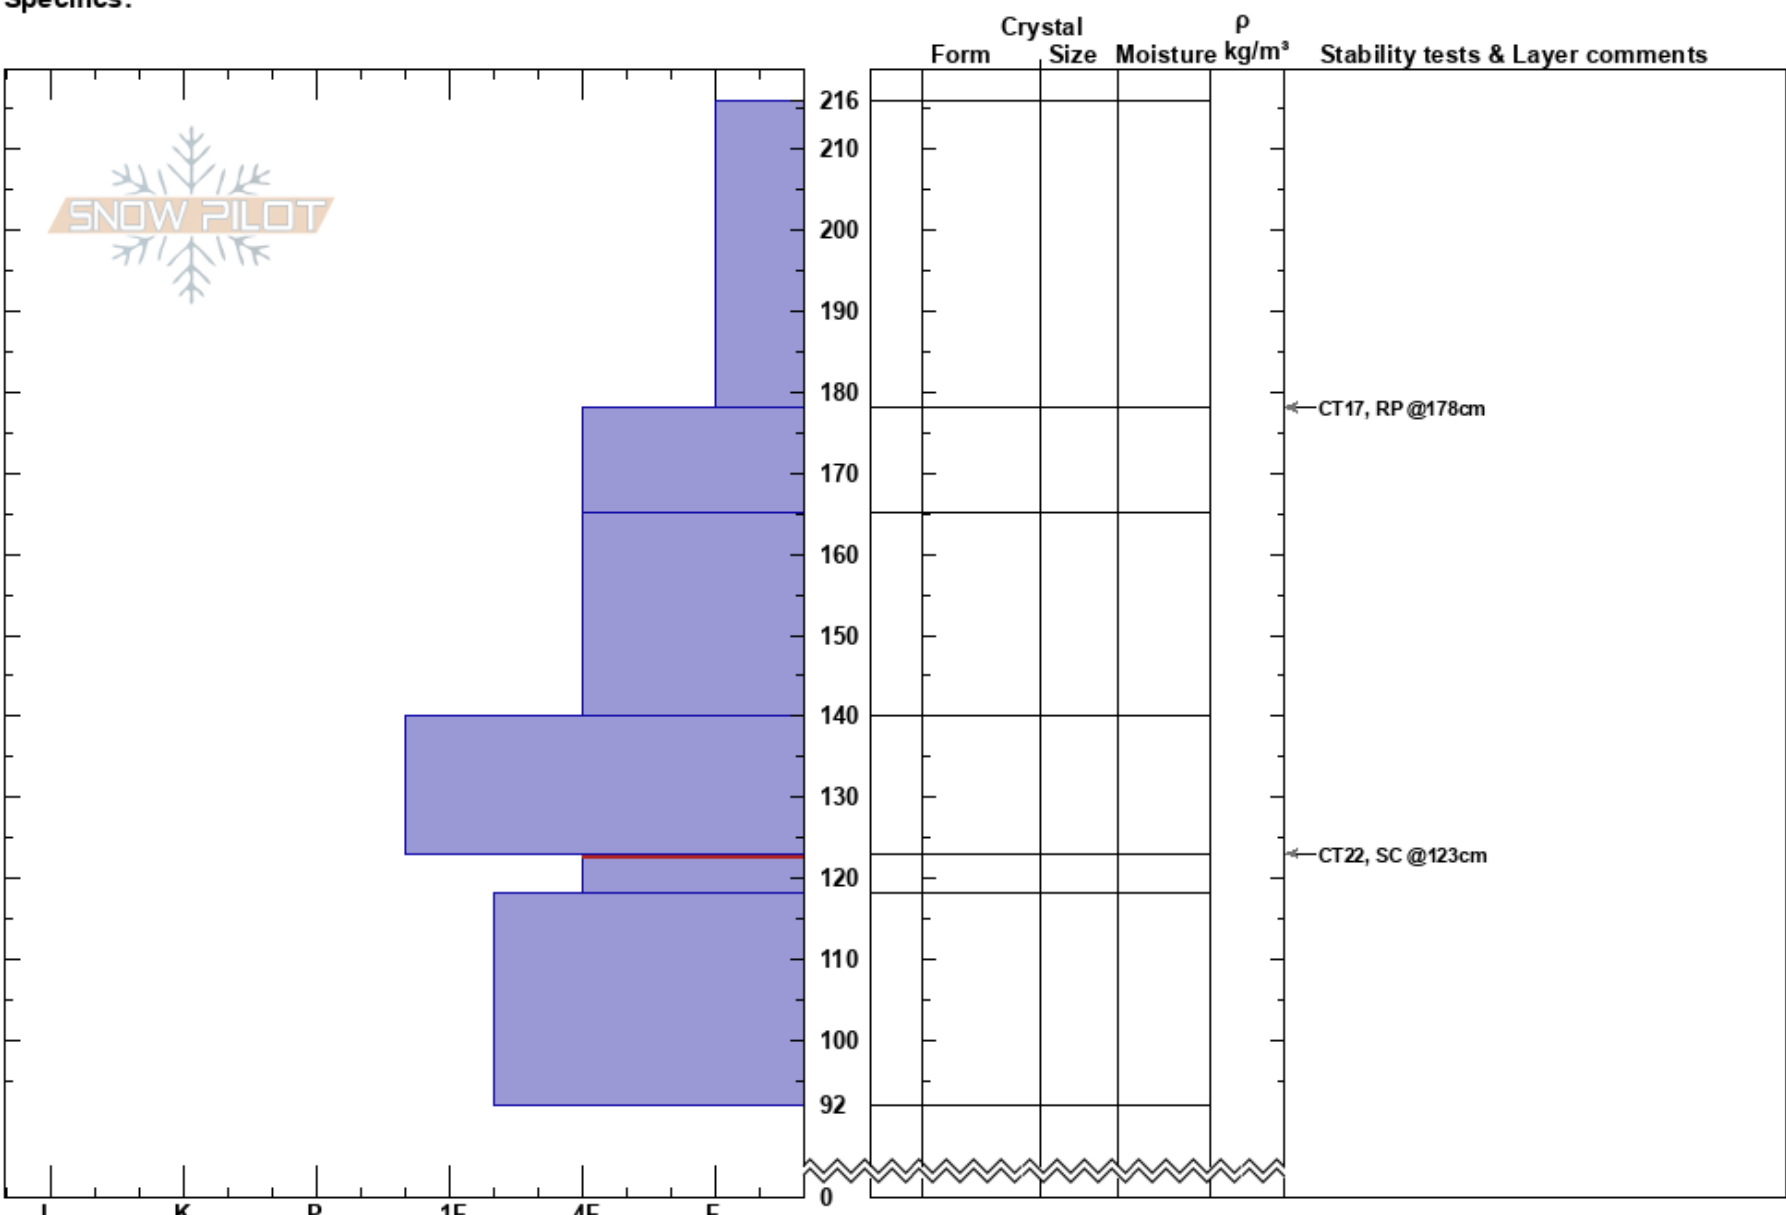

Tryst Ridge N aspect
Kananaskis
AB
Elevation: 2400 m
Aspect: NE
Specifics:

Avalanche Safety
15/03/2023 - 11:00
Co-ord: 50.81452N, -115.36333W
Slope Angle: 32°
Wind Loading: previous

Stability:
Air Temperature: -11°C
Sky Cover: CLR
Precipitation: NO
Wind: Calm

HS:216
123-118cm: Problematic layer

Notes: