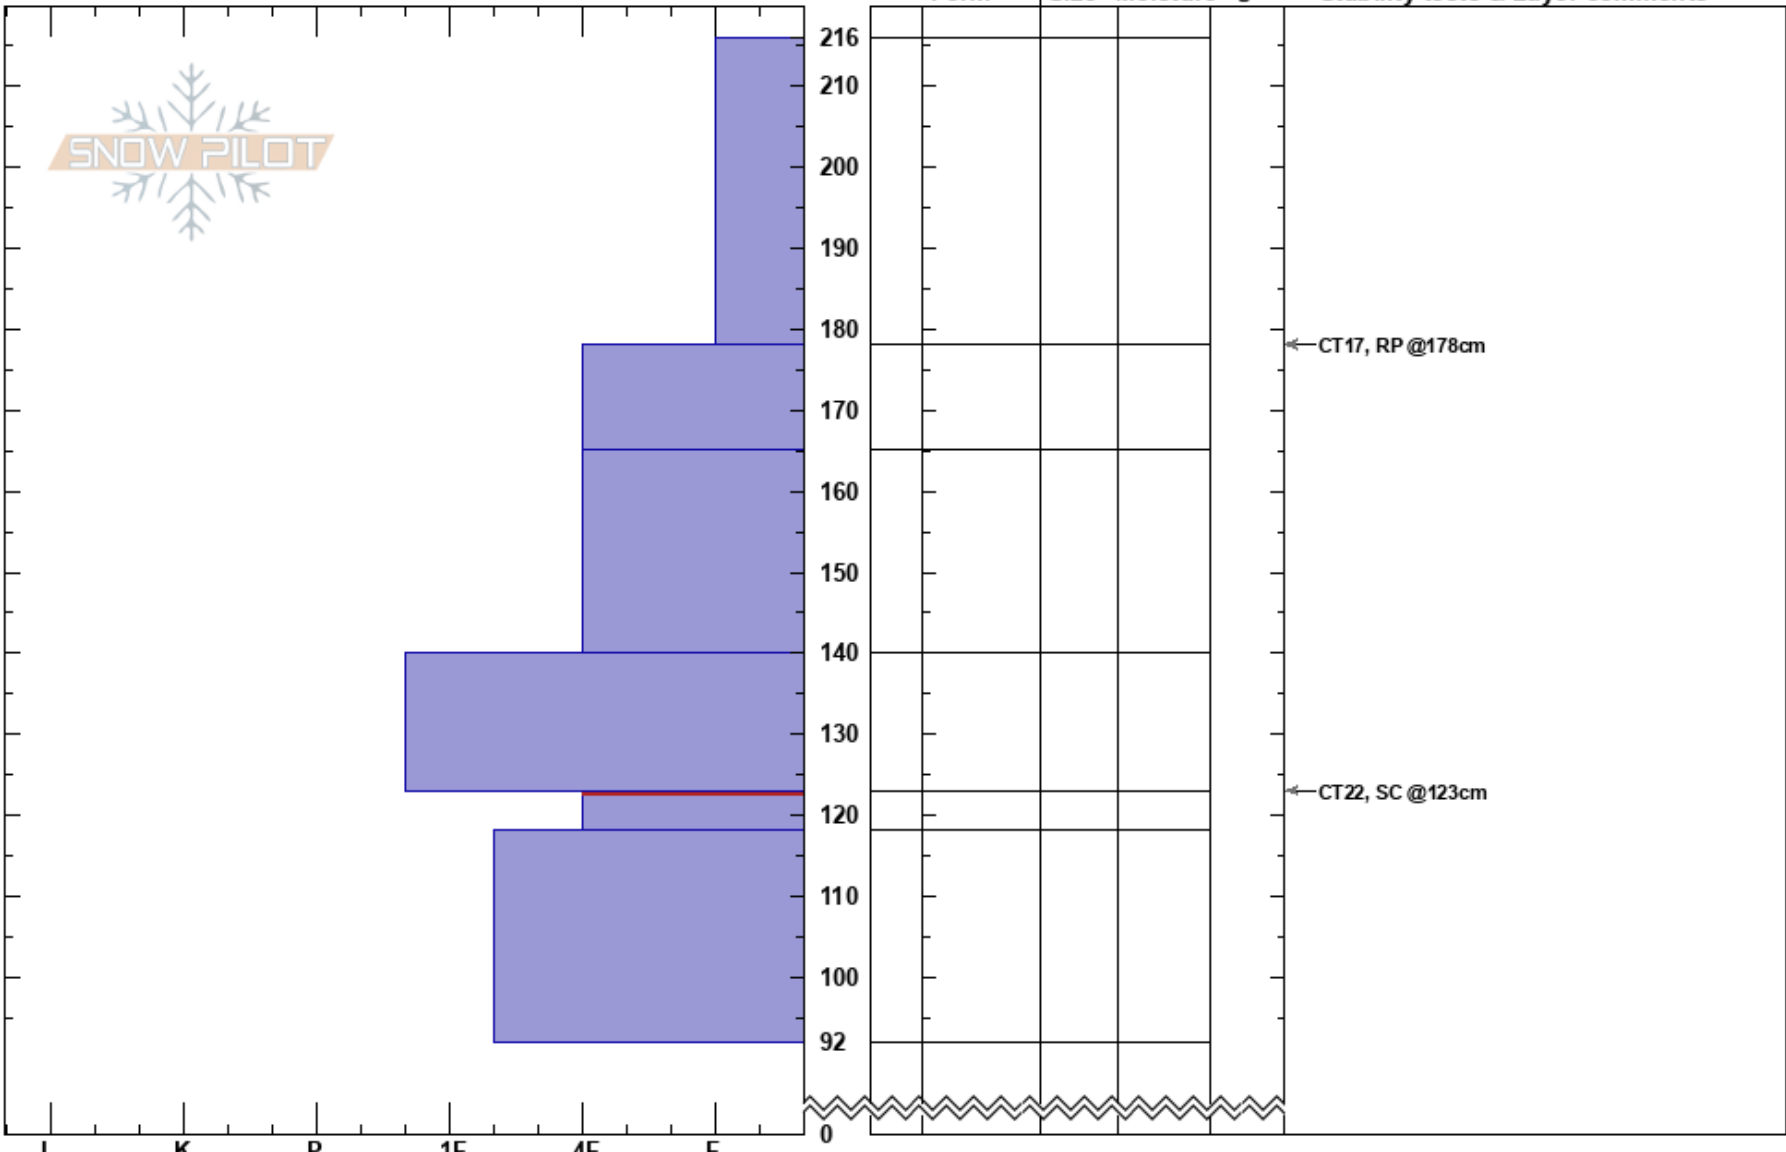

Tryst Ridge N aspect
Kananaskis
AB
Elevation: 2400 m
Aspect: NE
Specifics:

Avalanche Safety
15/03/2023 - 11:00
Co-ord: 50.81452N, -115.36333W
Slope Angle: 32°
Wind Loading: previous

Stability:
Air Temperature: -11°C
Sky Cover: CLR
Precipitation: NO
Wind: Calm

HS:216
Layer Notes:
123-118cm: Problematic layer

Notes: