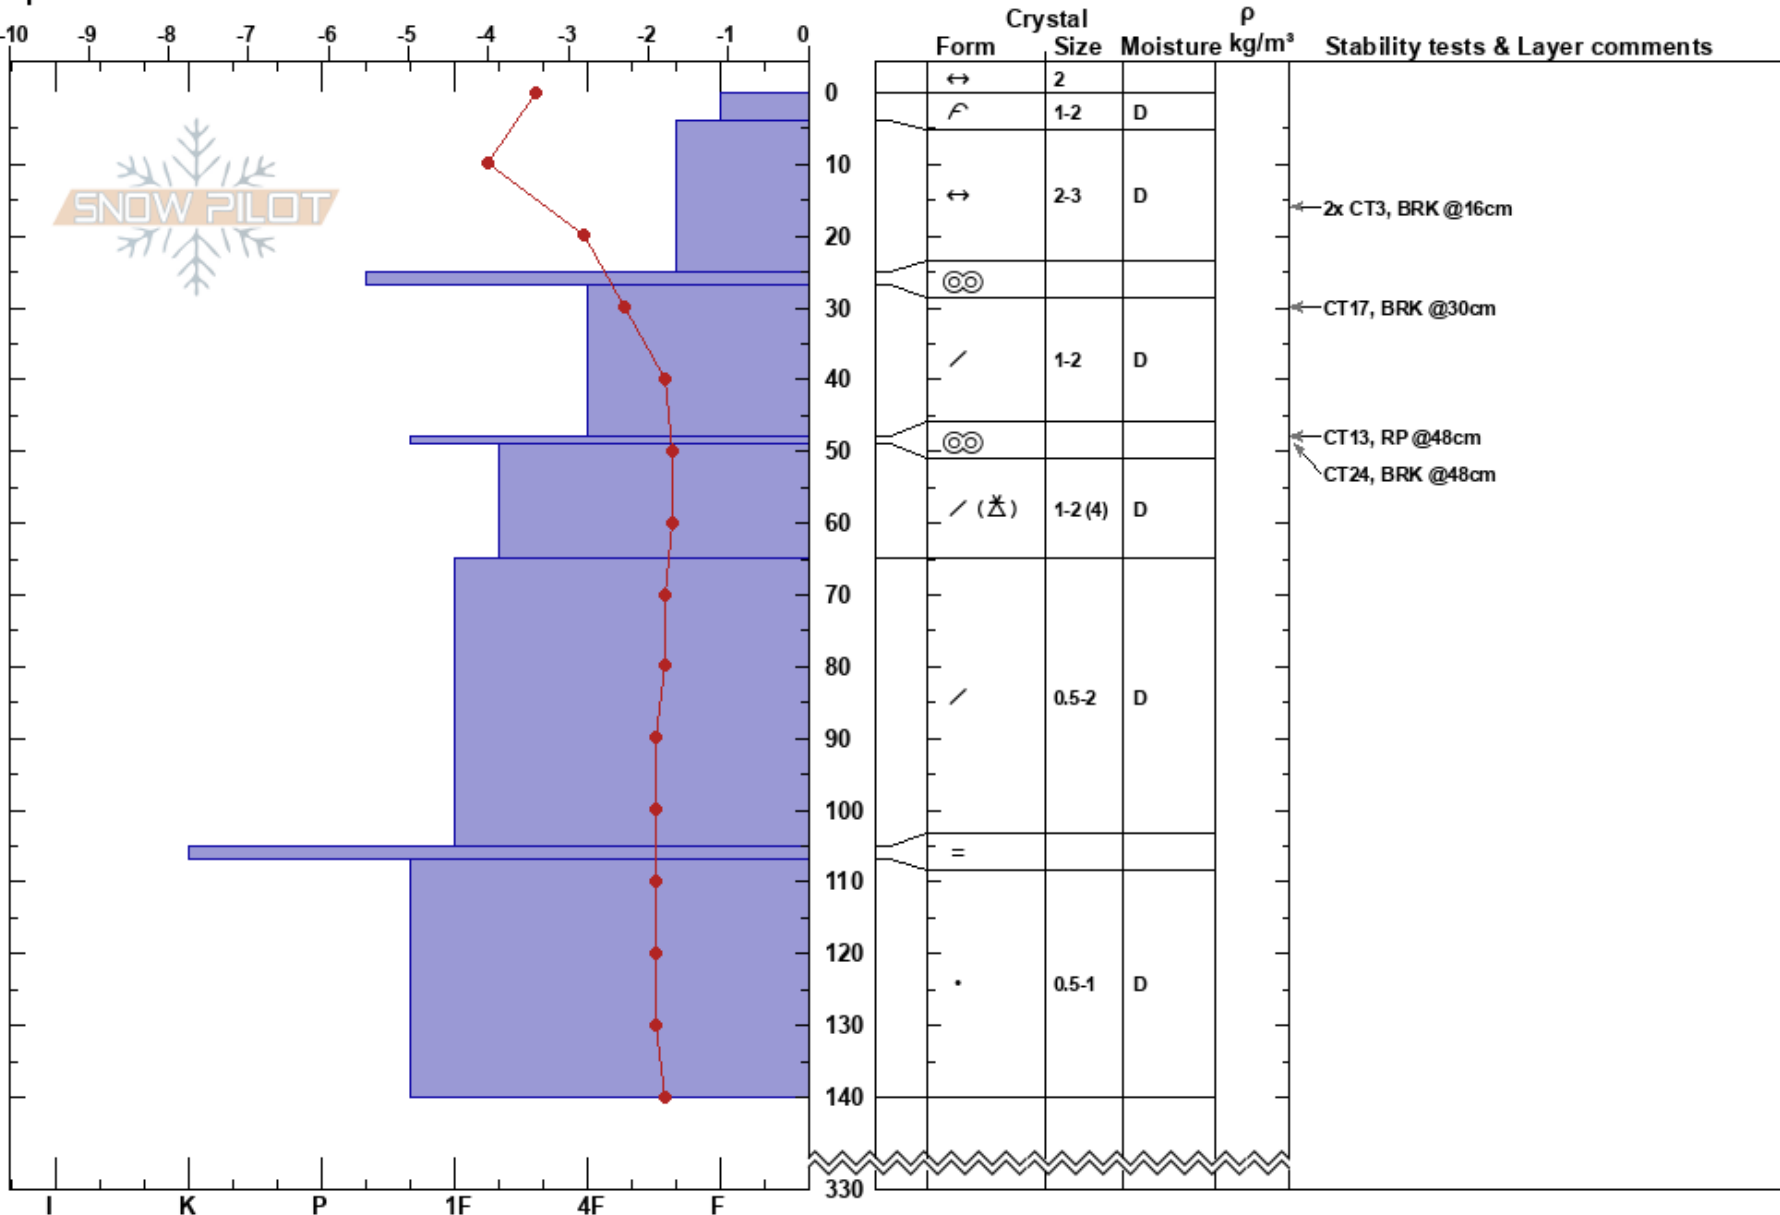

Machine Rd
 Coast Mountains
 BC
 Elevation: 1200 m
 Aspect: W
 Specifics:

Alessandro Lanius-Pascuzzi
 15/03/2023 - 10:20
 Co-ord: 49.38786N, -123.07617W
 Slope Angle: 41°
 Wind Loading:

Stability: Good
 Air Temperature: -3.4°C
 Sky Cover: CLR
 Precipitation:
 Wind: Calm

HS:330
 Layer Notes:

Notes: HS >330. Sheltered open glades.