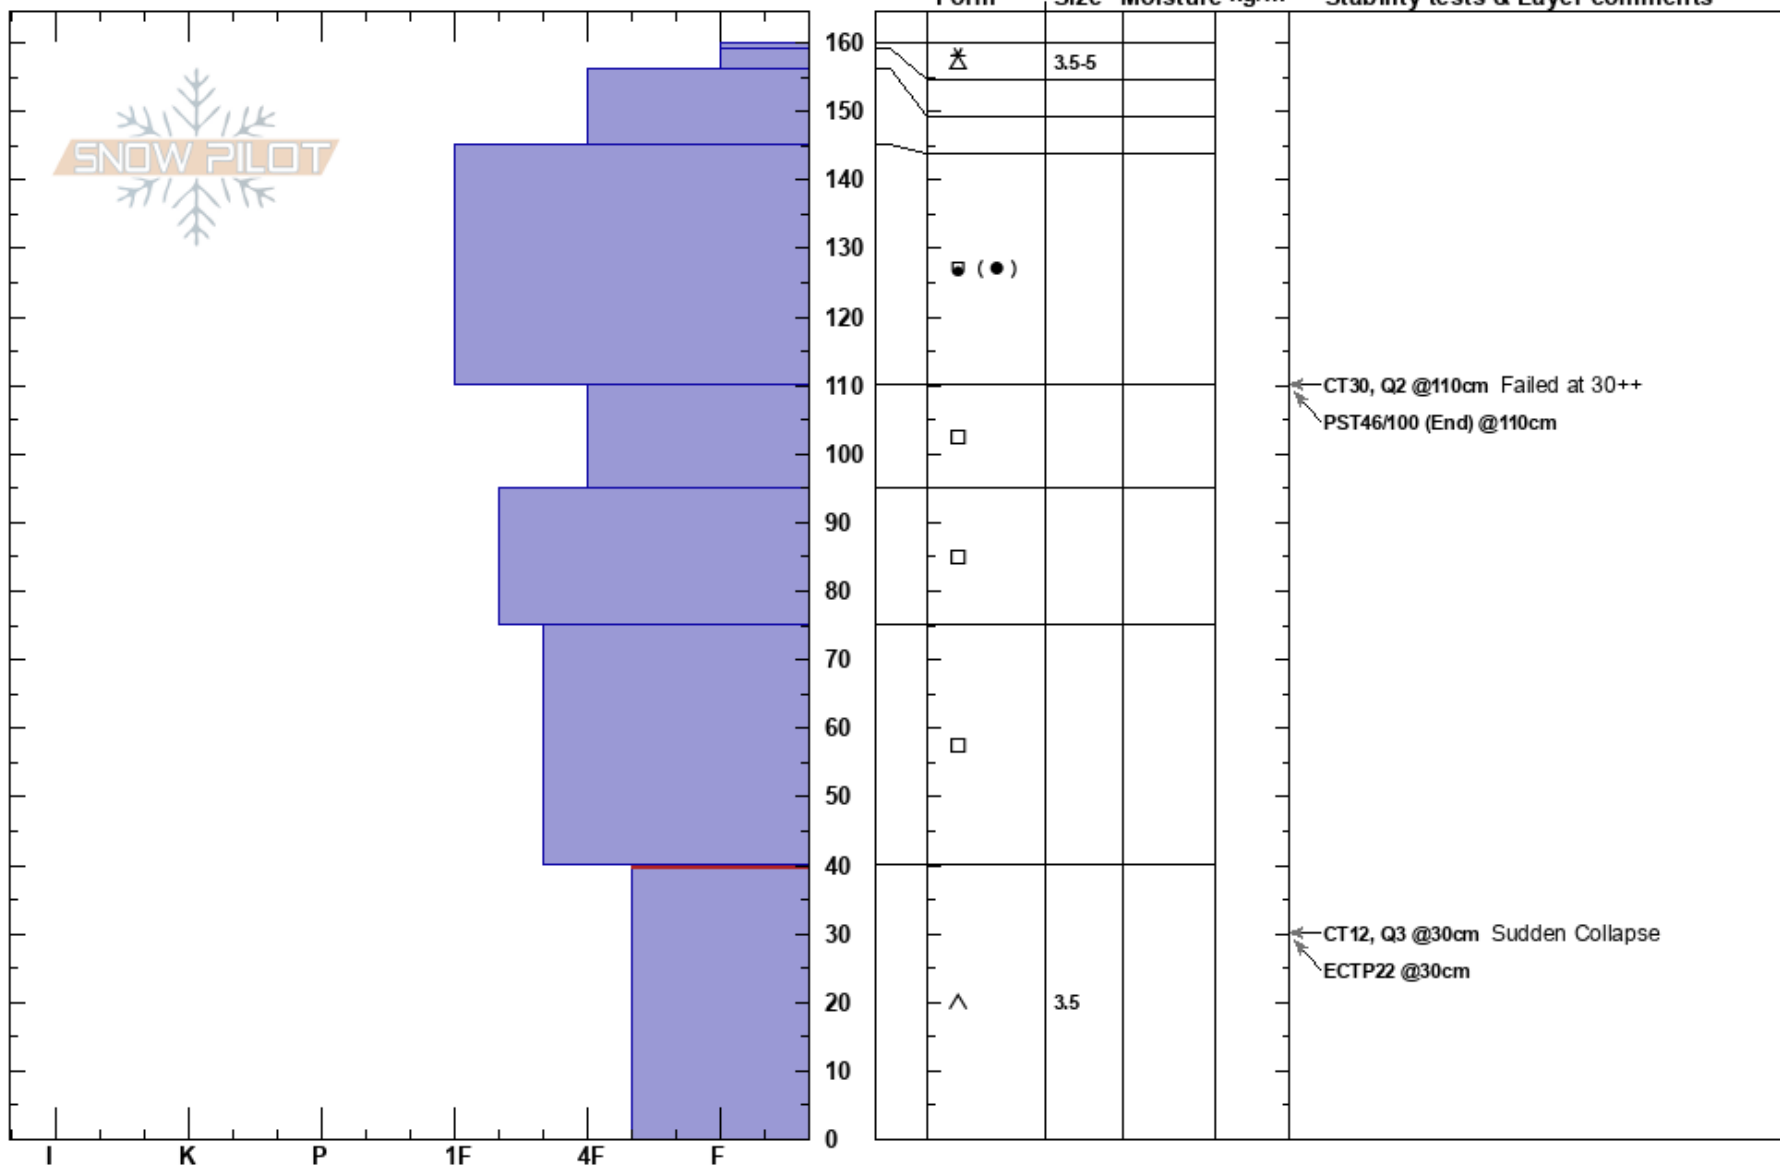

Seldom Seen 2
Sangre de Cristo Range
NM

Malia Reeves
03/12/2023 - 3:15pm
Co-ord: 13S 459906W 4048800N

Elevation: 10728 ft
Aspect: N

Slope Angle: 43°
Wind Loading:

Specifics: Pit dug in a Ski Area; Pit is representative of backcountry

Stability:
Air Temperature:
Sky Cover: OVC
Precipitation: GR
Wind: N Calm

HS: 160
PF: 160 40-0cm: Problematic layer
PS: 10

Notes: