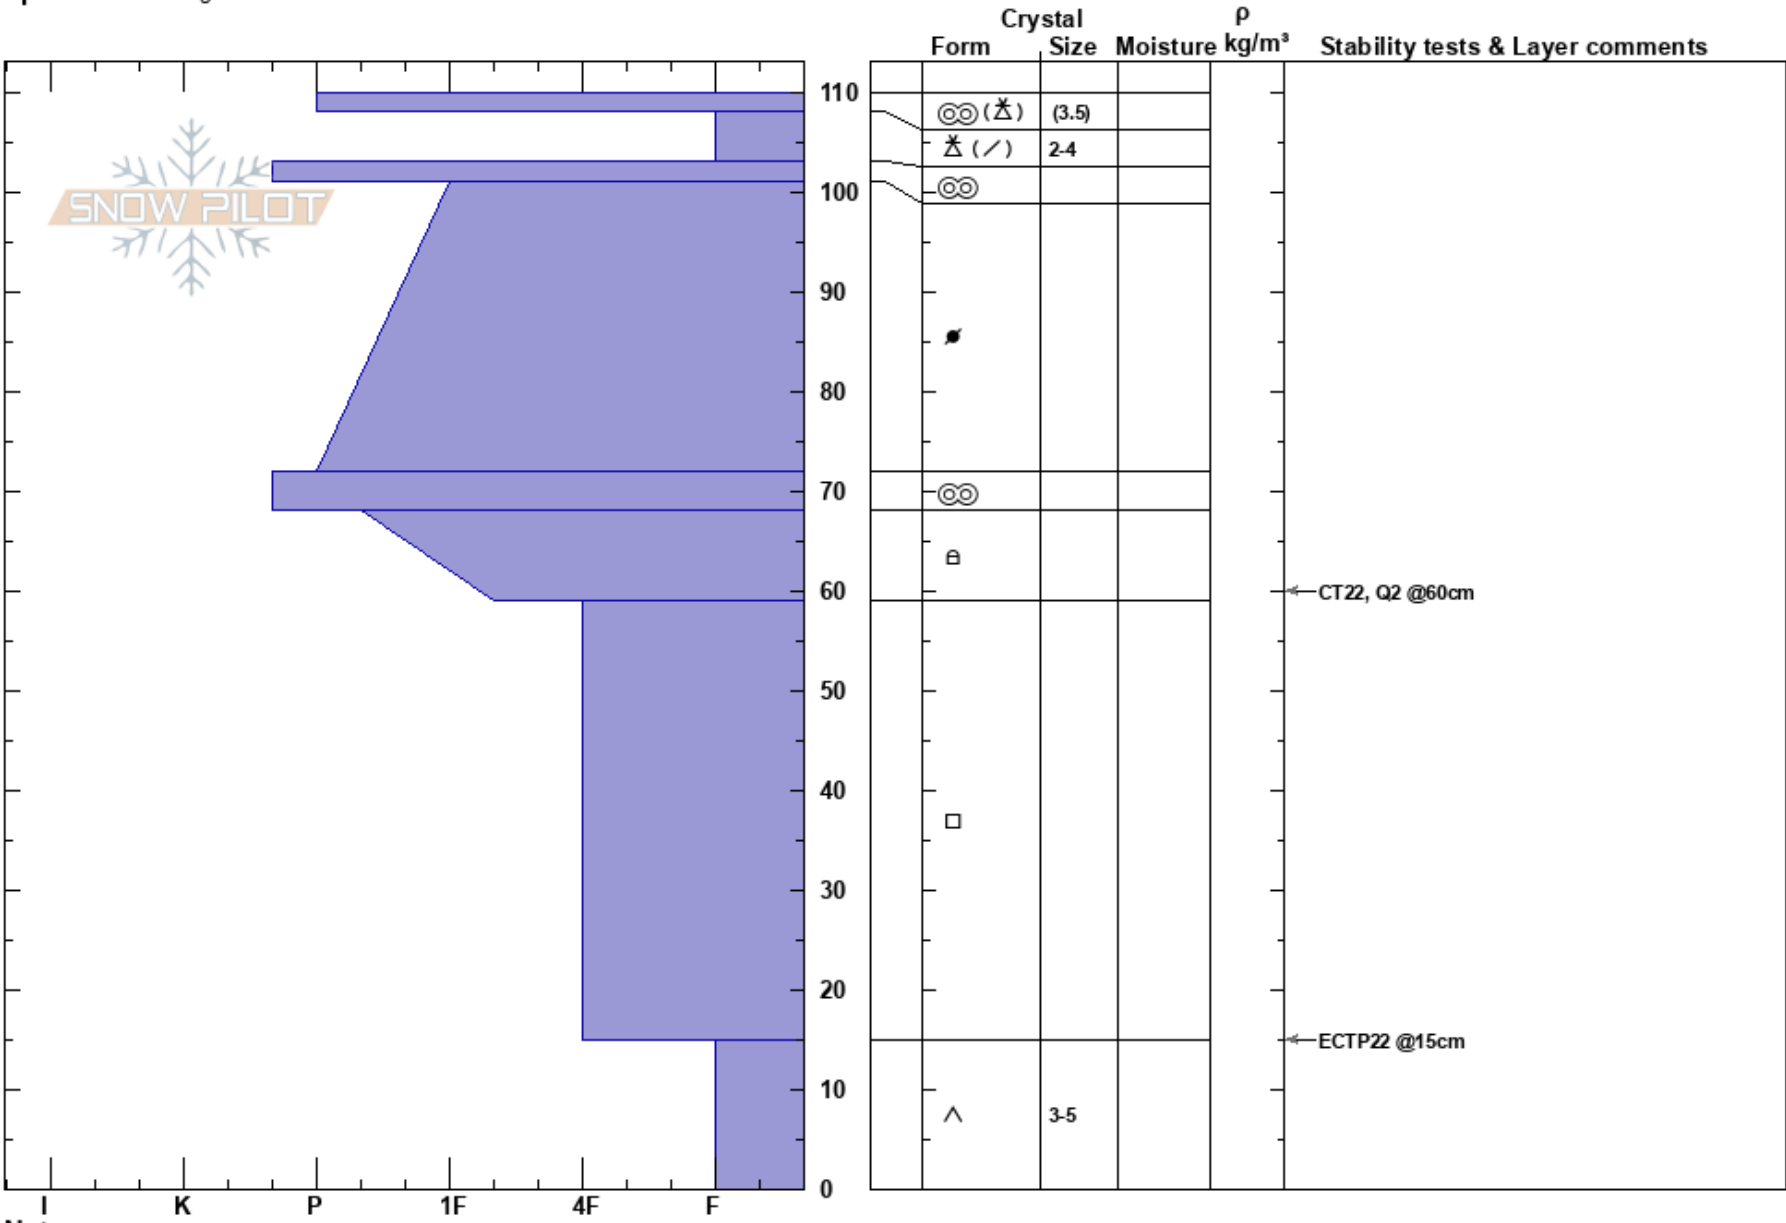

NA Lower Route 1 tram. Octaviano Lucero
 Sangre de Cristo Range 03/15/2023 - 9:38am
 NM
Elevation: 10032 ft
Aspect: NE
Specifics: Pit dug in a Ski Area

Stability:
Air Temperature:
Sky Cover: BKN
Precipitation: NO
Wind: SW

Layer Notes:

HS: 110

PF: 110

PS: 6

Notes: