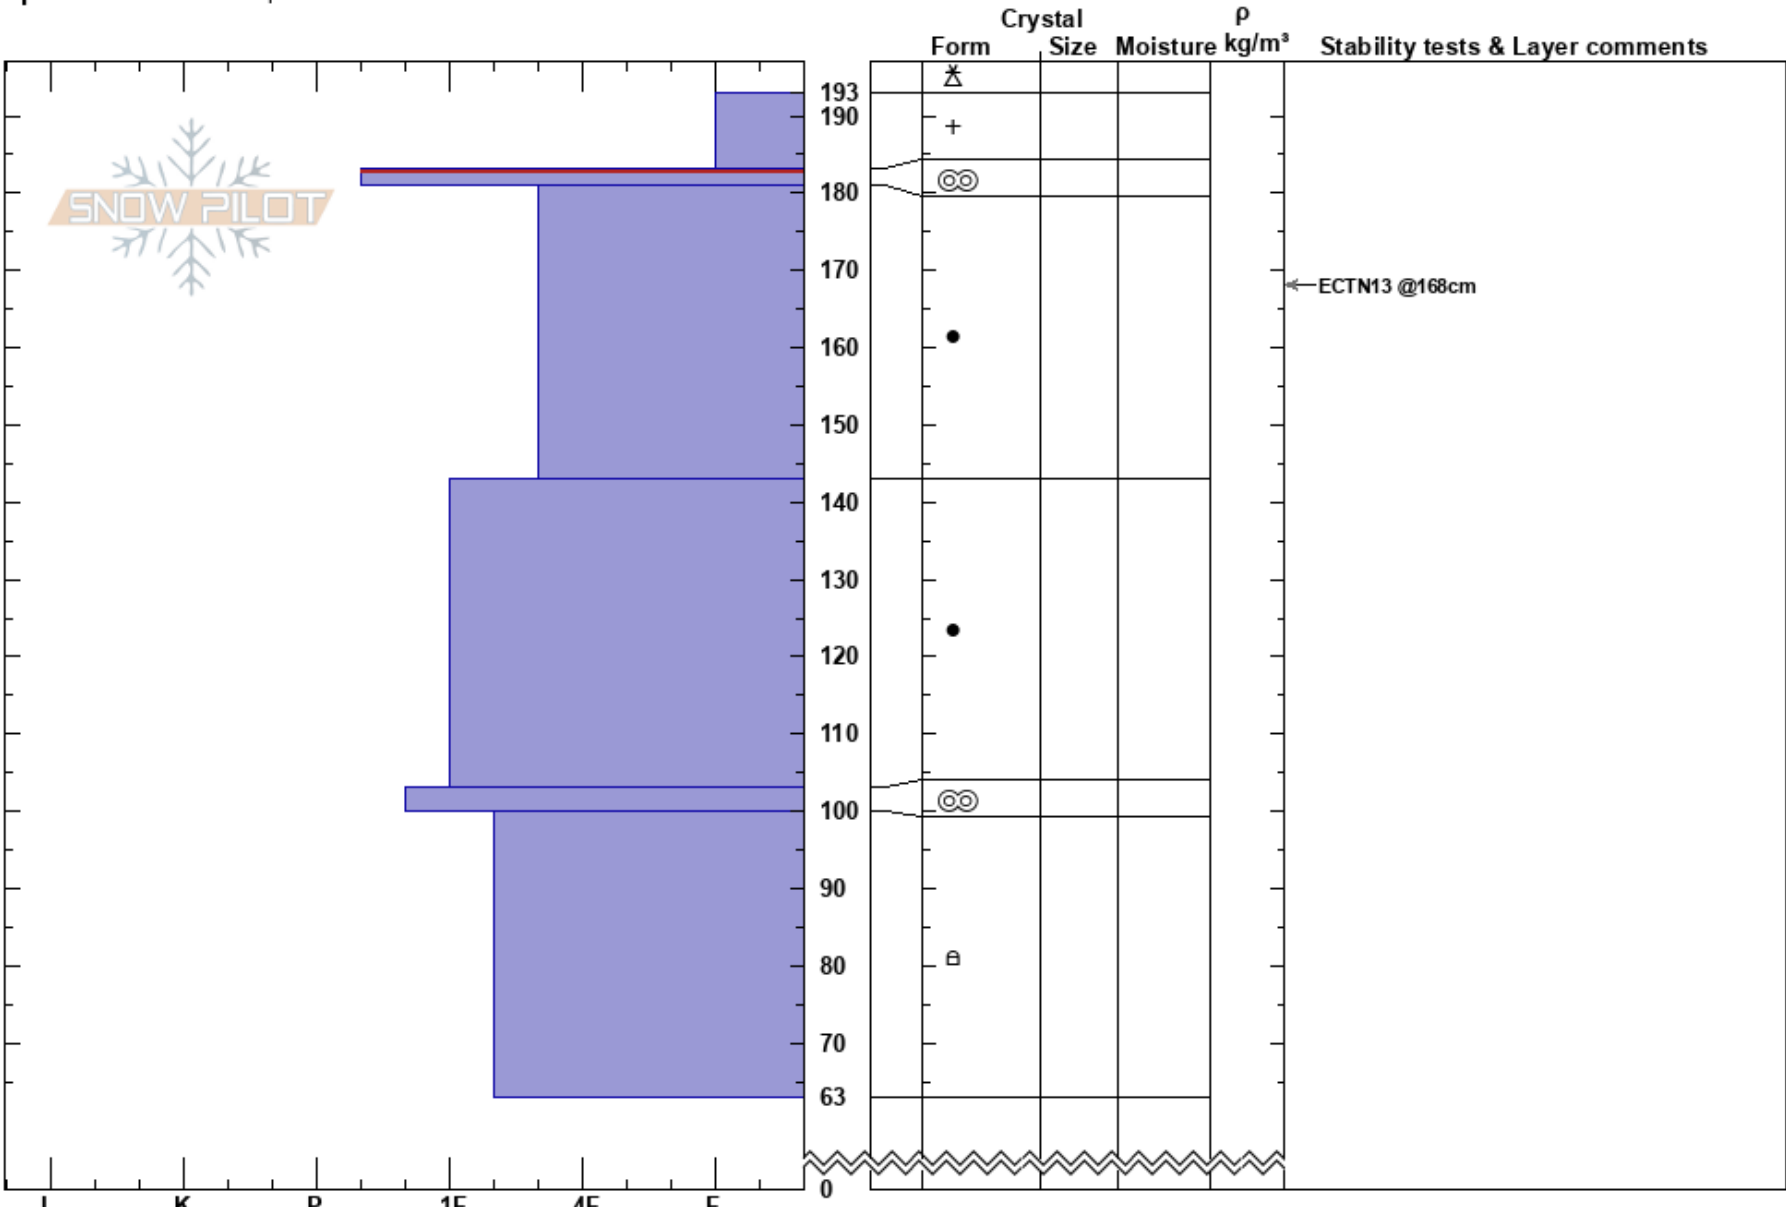

Waxwing
 Absaroka
 WY
Elevation: 8700 ft
Aspect:
Specifics: We skied slope

Jacob Peterson
 03/14/2023 - 1:00pm
Co-ord:
Slope Angle:
Wind Loading: yes

Stability:
Air Temperature: -1°C
Sky Cover: OVC
Precipitation: GR
Wind: S Moderate

HS: 193
Layer Notes:
 183-181cm: Problematic layer

Notes: