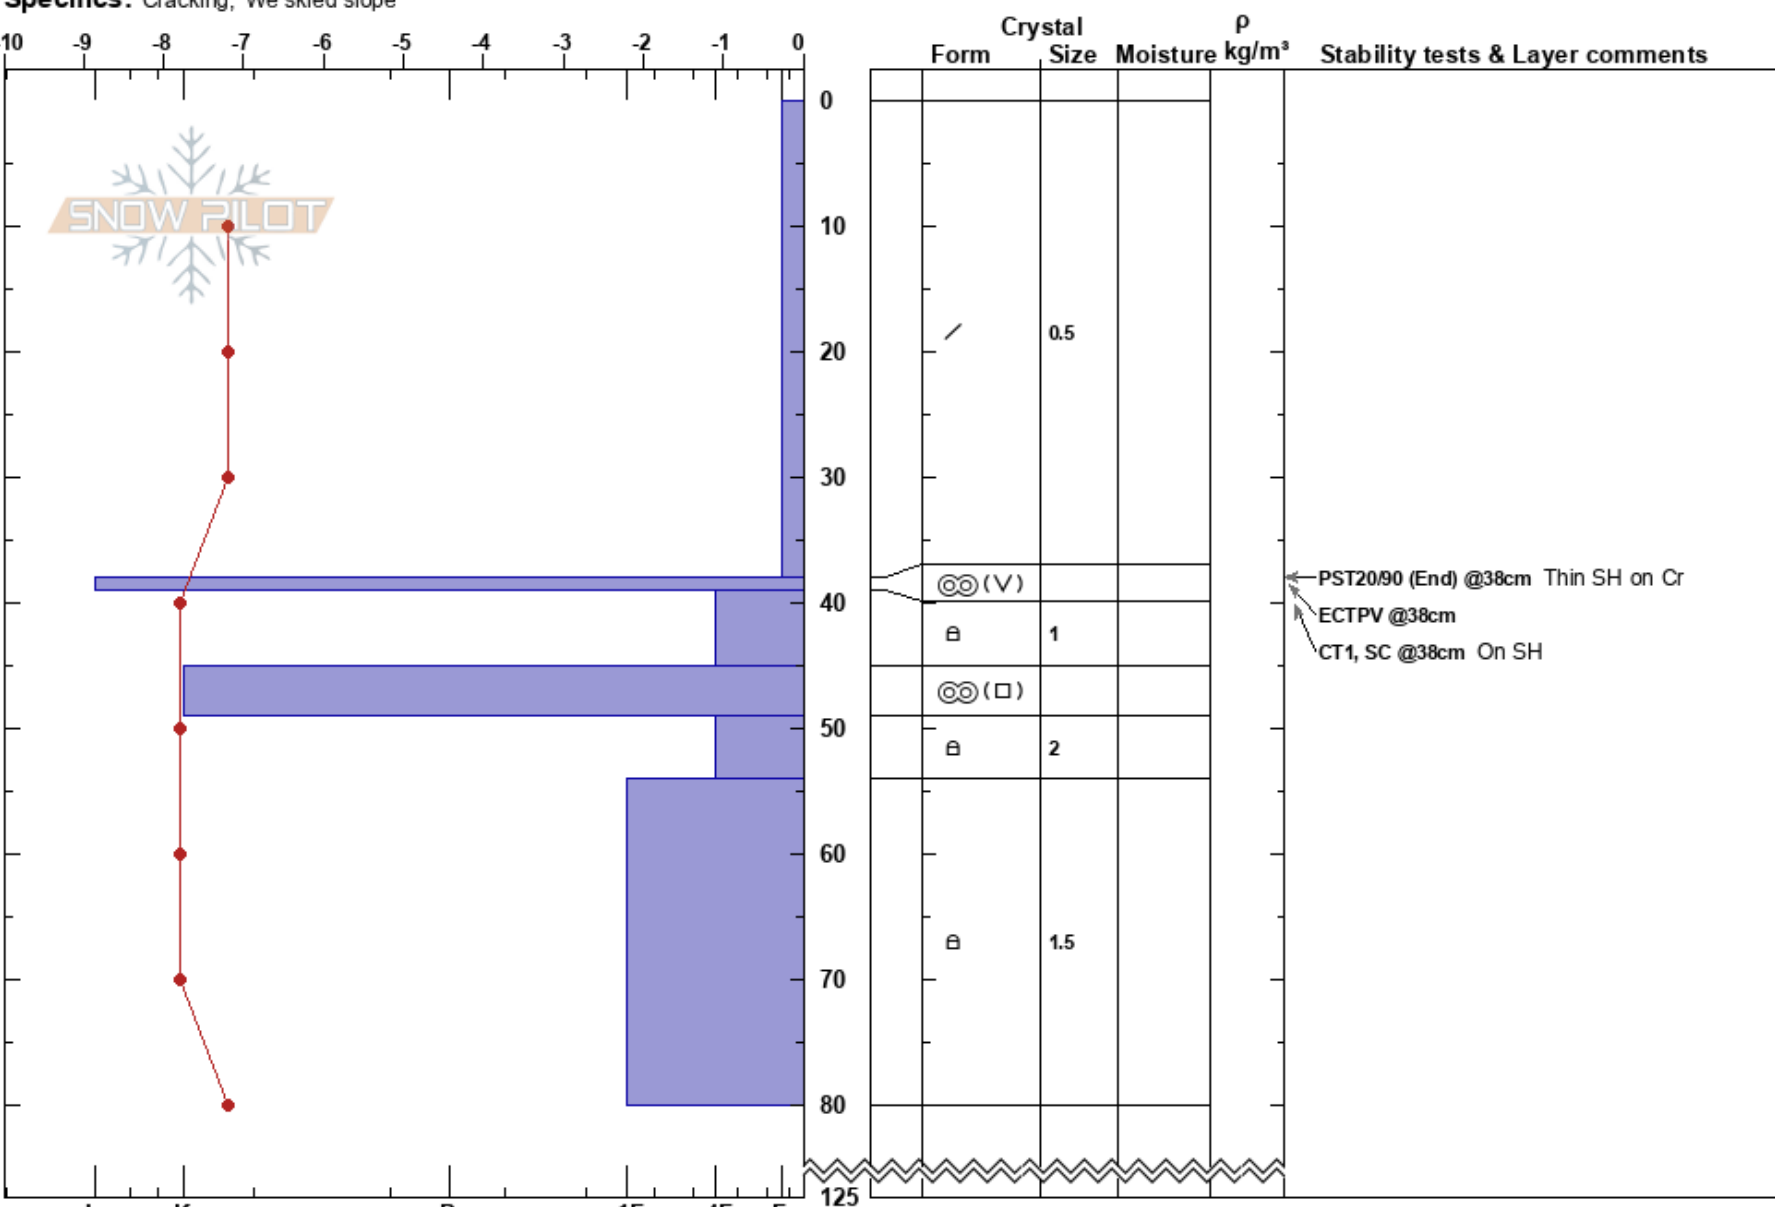

Kellostapuli
 Finland
 Elevation: 375 m
 Aspect: NW
 Specifics: Cracking; We skied slope

Kai Lehtonen
 15/03/2023 - 10:35
 Co-ord: 35W 382706E 7499800N
 Slope Angle: 28°
 Wind Loading:

Stability: HS: 125
 Air Temperature: -6.9°C PF: 30
 Sky Cover: OVC
 Precipitation: S-1
 Wind: NE Light Breeze

Layer Notes:

Notes: Tree line, soil ground