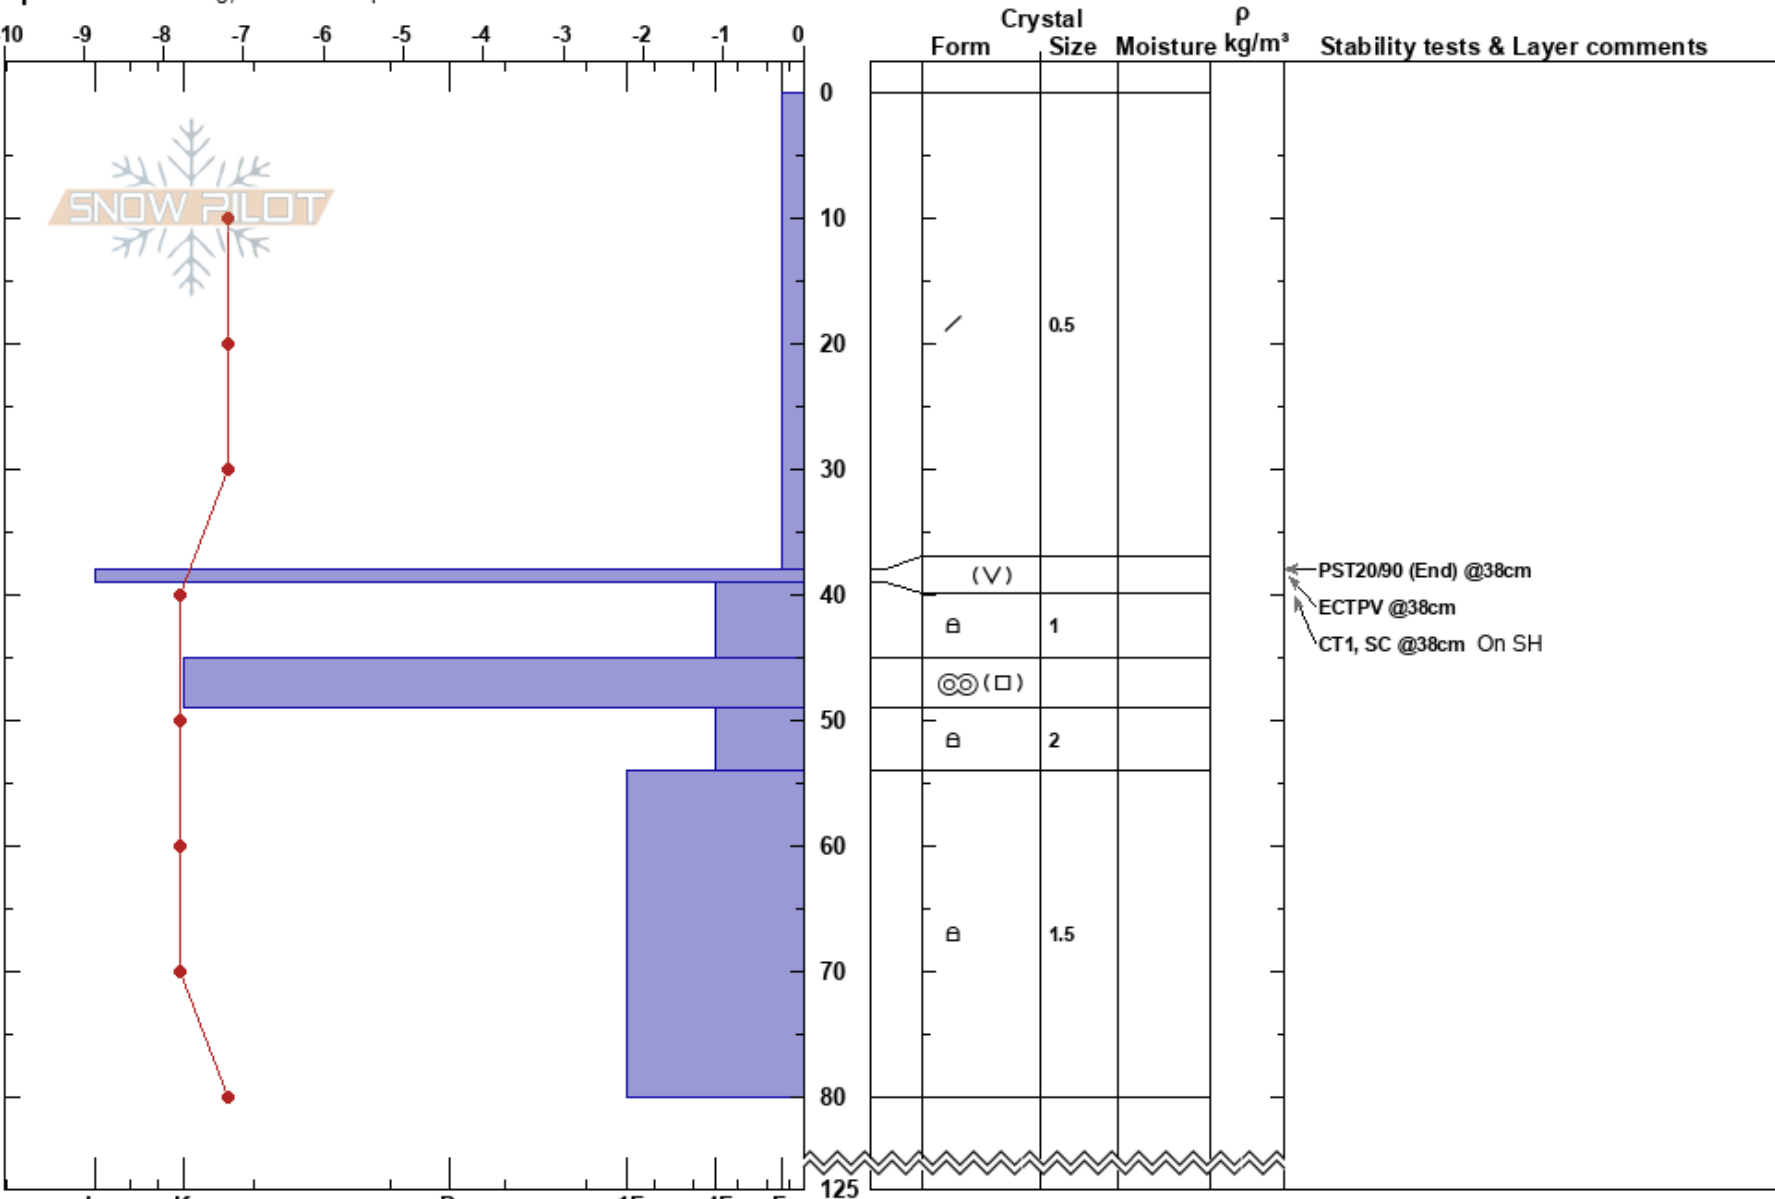

Kellostapuli

Kai Lehtonen

15/03/2023 - 10:35

Finland

Co-ord: 35W 382706E 7499800N

Elevation: 375 m

Slope Angle: 28°

Aspect: NW

Wind Loading:

Specifics: Cracking; We skied slope

Stability:

HS: 125

Layer Notes:

Air Temperature: -6.9°C

PF: 30

38-39cm: Thin SH on top of Cr

Sky Cover: OVC

38-39cm: Problematic layer

Precipitation: S-1

Wind: NE Light Breeze

Notes: Tree line, soil ground