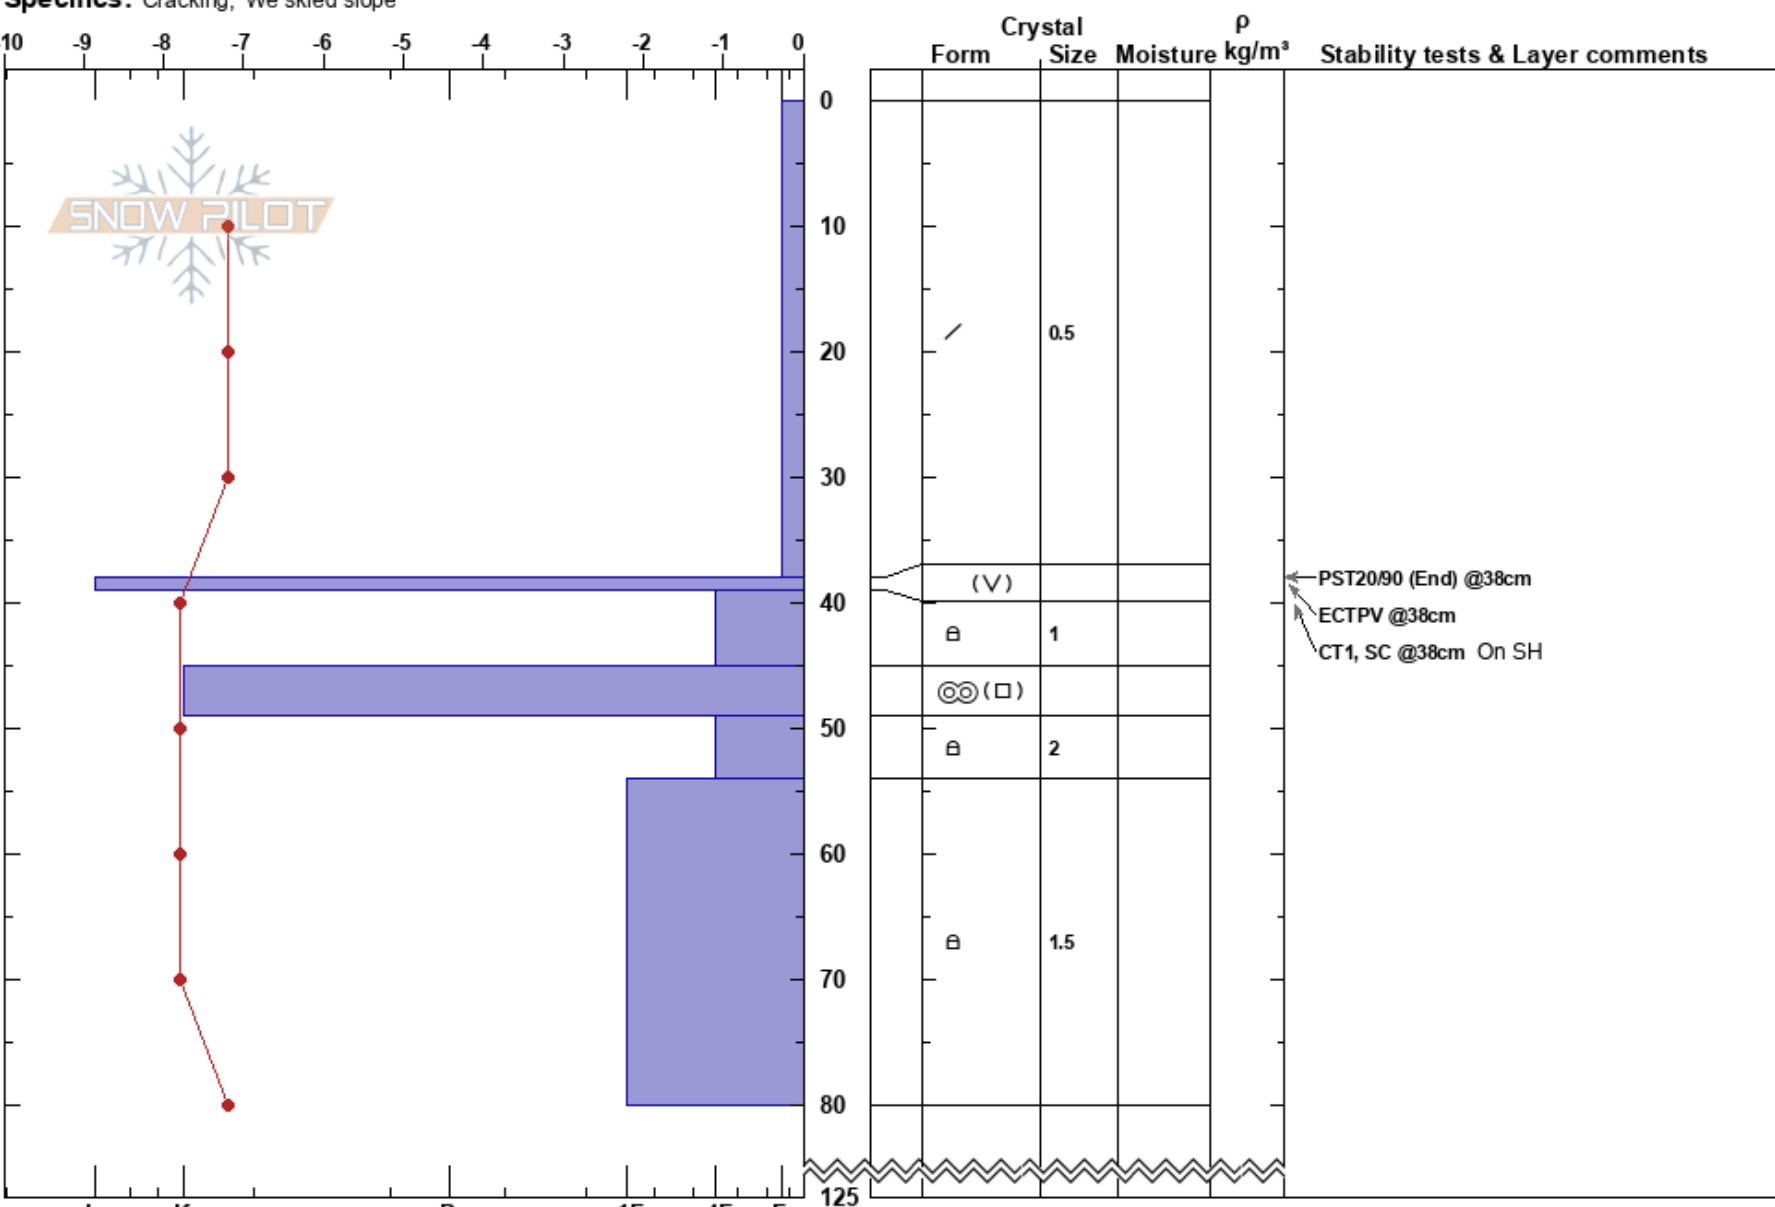

Kellostapuli
 Finland
 Elevation: 375 m
 Aspect: NW
 Specifics: Cracking; We skied slope

Kai Lehtonen
 15/03/2023 - 10:35
 Co-ord: 35W 382706E 7499800N
 Slope Angle: 28°
 Wind Loading:

Stability: HS: 125
 Air Temperature: -6.9°C PF: 30
 Sky Cover: OVC
 Precipitation: S-1
 Wind: NE Light Breeze
 Layer Notes:
 38-39cm: Thin SH on top of Cr
 38-39cm: Problematic layer

Notes: Tree line, soil ground