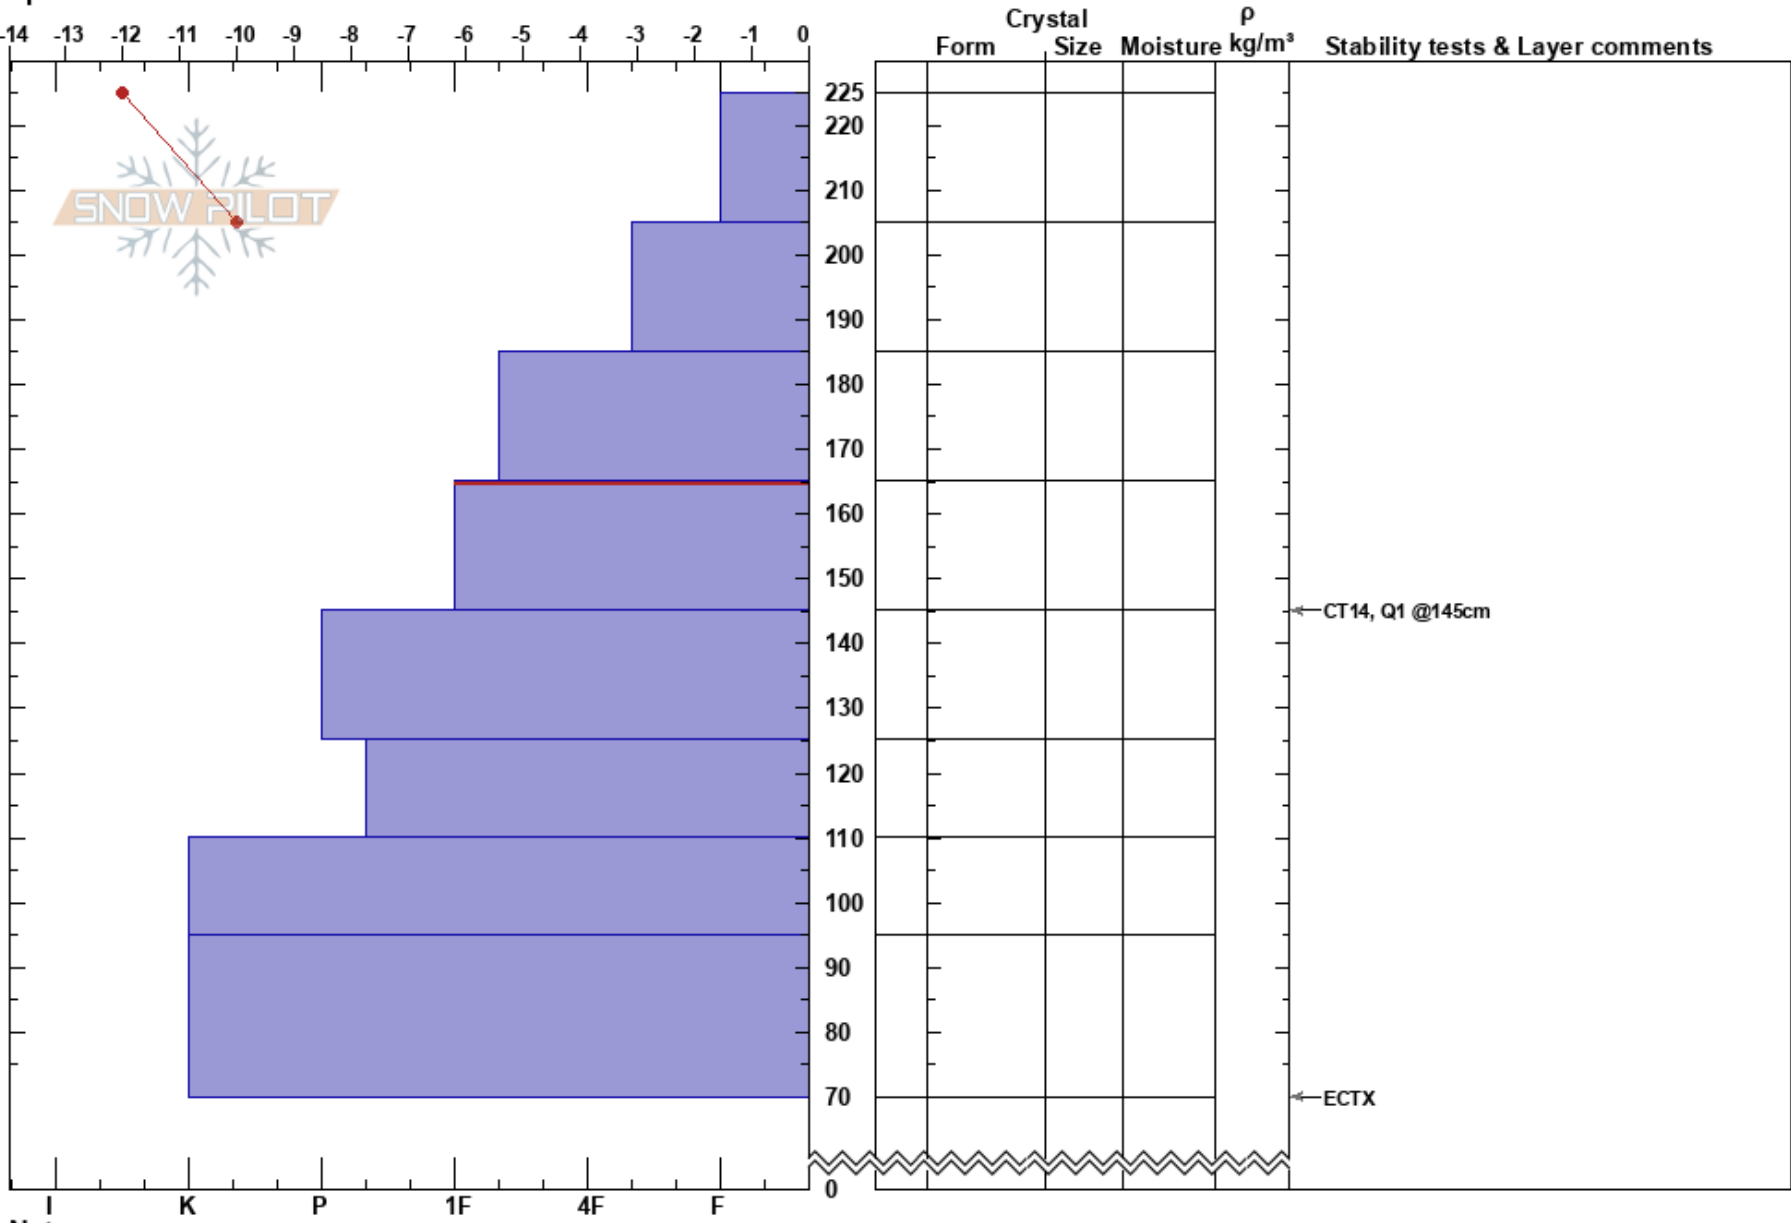

Elliot Ridge
 Gore Range
 CO
 Elevation: 11200 ft
 Aspect: 338°
 Specifics:

Ben Butler
 02/11/2023 - 11:45am
 Co-ord: 39.81570N, -106.39881W
 Slope Angle: 8°
 Wind Loading: no

Stability:
 Air Temperature: -2°C
 Sky Cover: BKN
 Precipitation: NO
 Wind: NW Light Breeze

HS:225
 Layer Notes:
 165-145cm: Problematic layer

Notes: