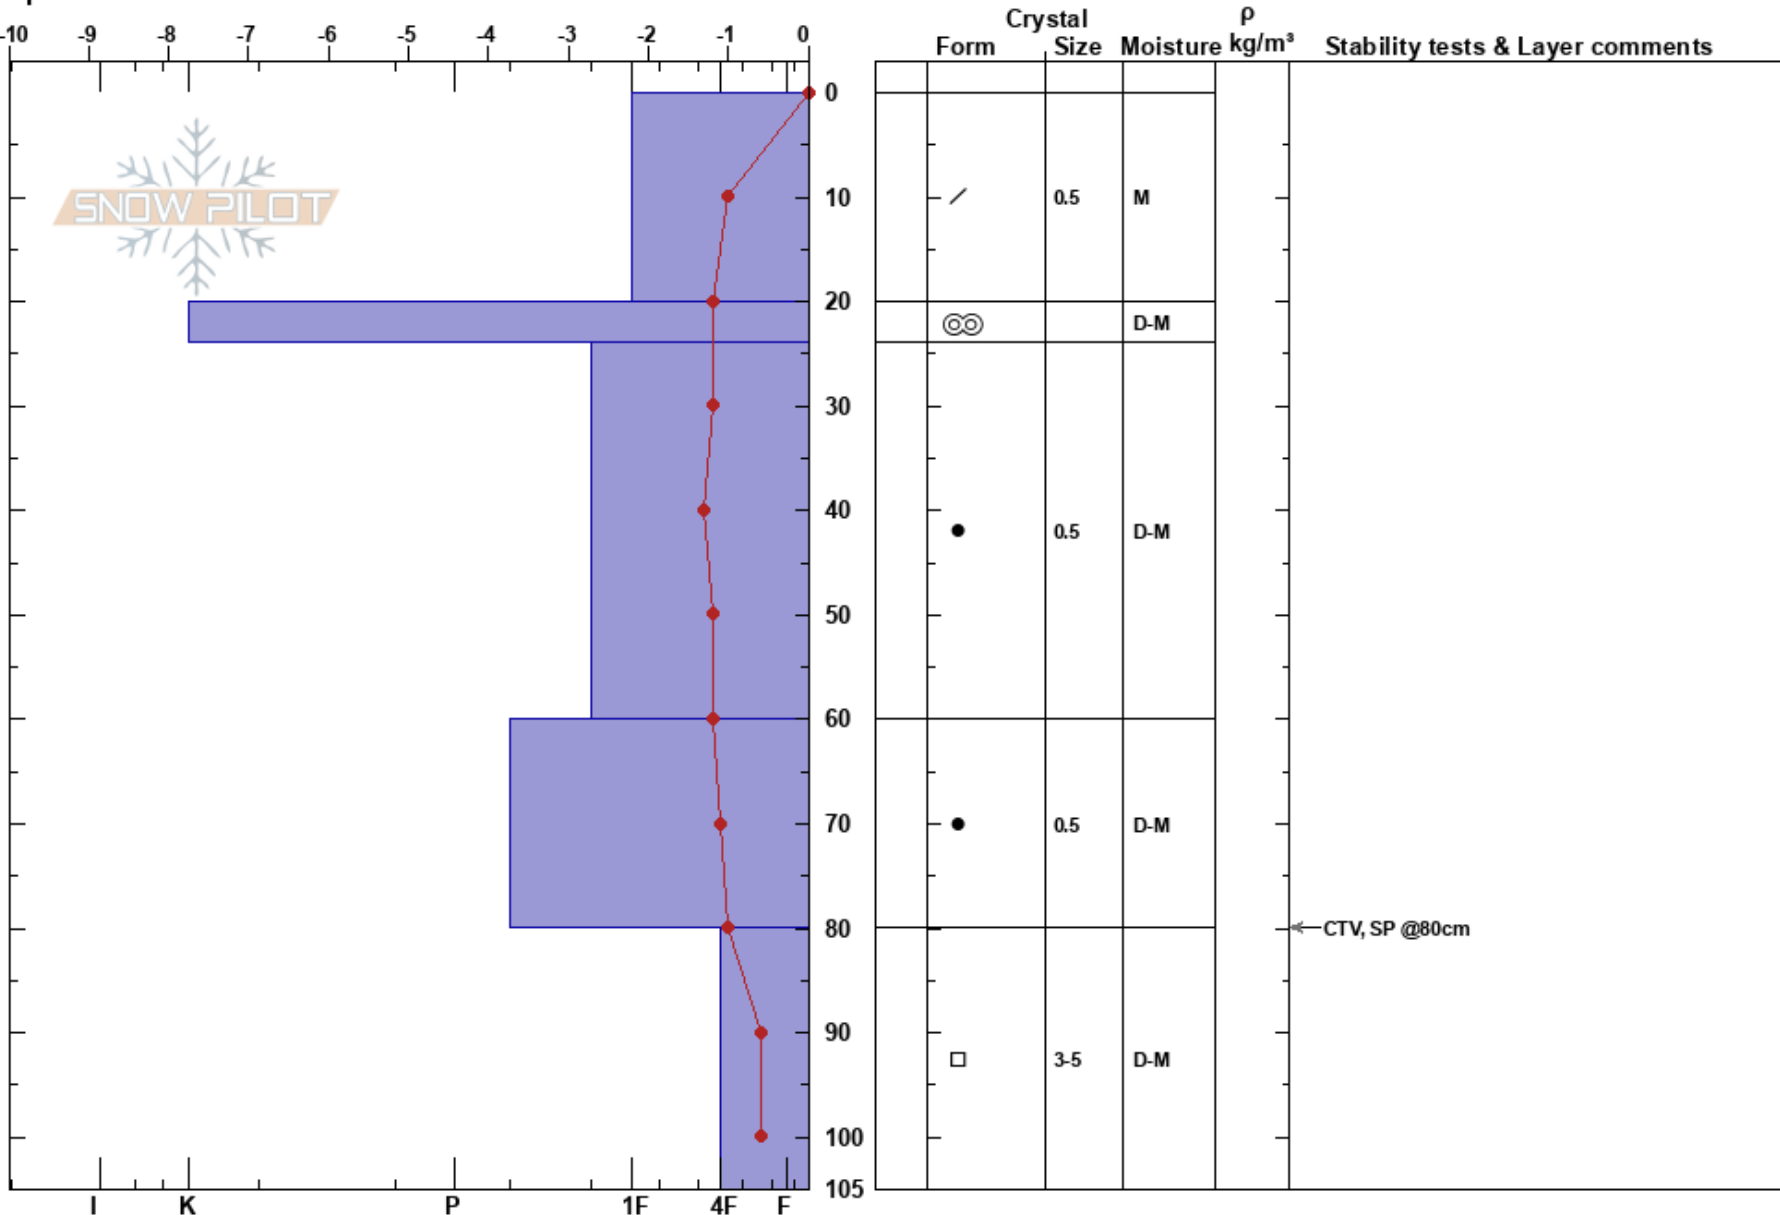

Racha the Roof
 new item
 Georgia
 Elevation: 2770 m
 Aspect: E
 Specifics:

Serhii Ichenets
 15/03/2023 - 13:15
 Co-ord: 379374W 4727250N
 Slope Angle: 20°
 Wind Loading:

Stability: HS: 105
 Air Temperature: 3.9°C
 Sky Cover: BKN
 Precipitation: NO
 Wind: S Moderate

PF: 17
 PS: 7

Layer Notes:

Notes: Investigation of reactivity of FC on E slope on high alpine zone called "The Roof"