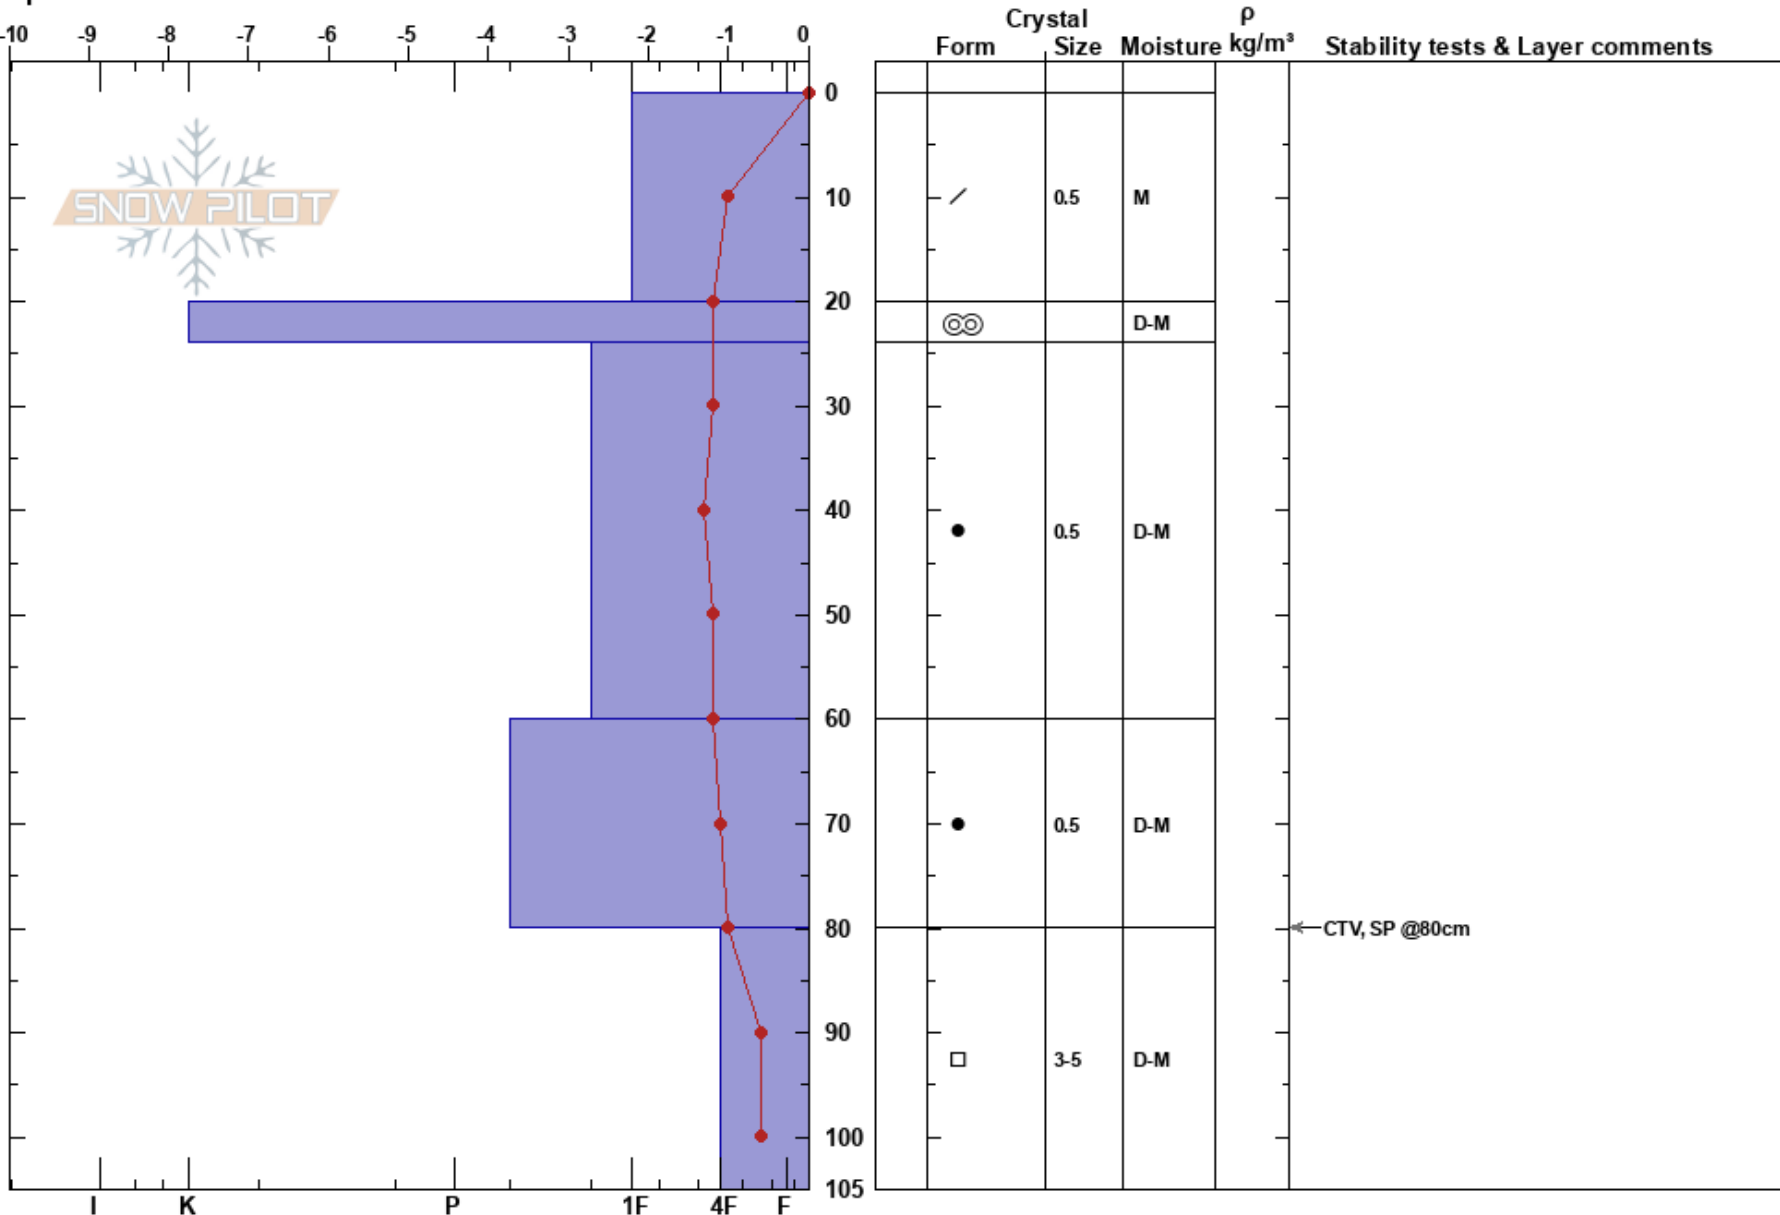

Racha the Roof
 new item
 Georgia
 Elevation: 2770 m
 Aspect: E
 Specifics:

Serhii Ichenets
 15/03/2023 - 13:15
 Co-ord: 379374W 4727250N
 Slope Angle: 20°
 Wind Loading:

Stability: HS: 105
 Air Temperature: 3.9°C
 Sky Cover: BKN
 Precipitation: NO
 Wind: S Moderate
 Layer Notes: PF: 17
 PS: 7

Notes: Investigation of reactivity of FC on E slope on high alpine zone called "The Roof"