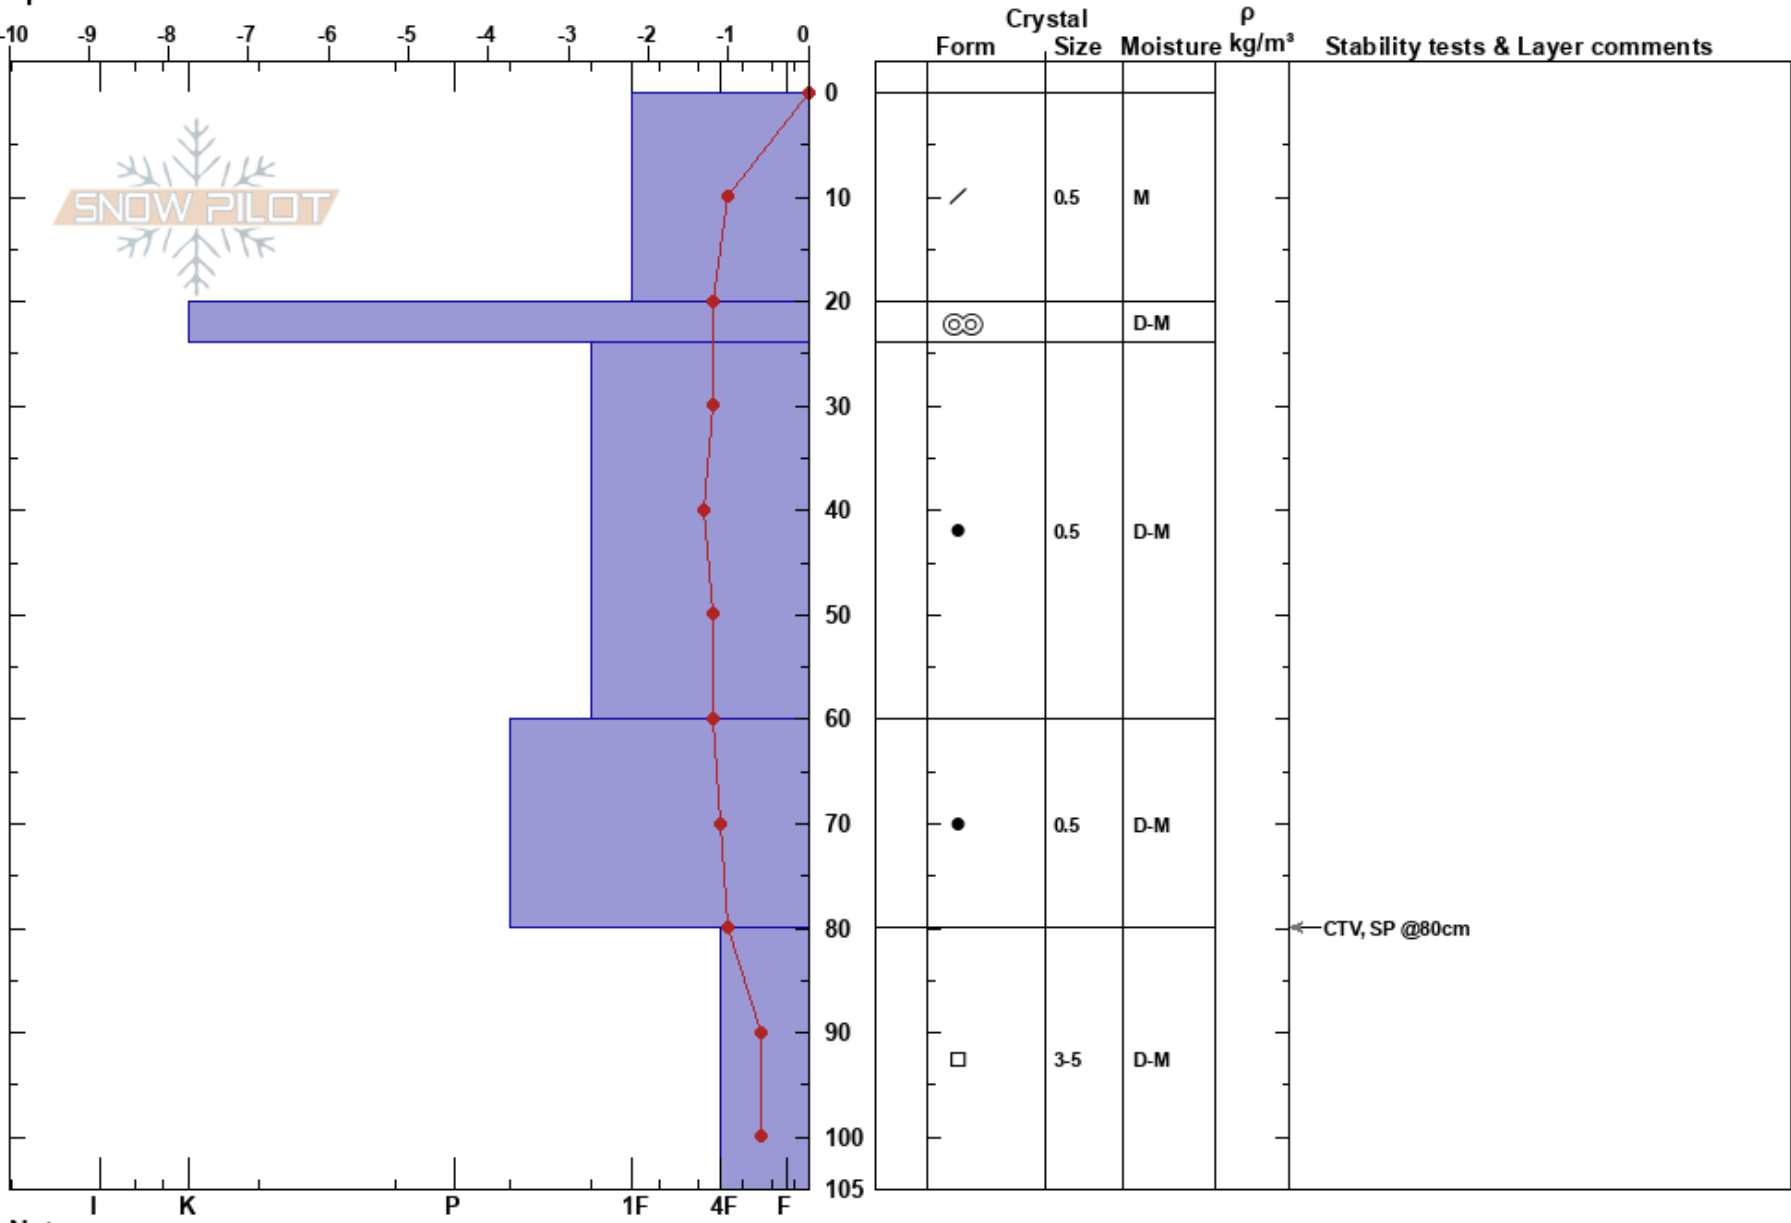

Racha the Roof
 new item
 Georgia
 Elevation: 2770 m
 Aspect: E
 Specifics:

Serhii Ichenets
 15/03/2023 - 13:15
 Co-ord: 379374W 4727250N
 Slope Angle: 20°
 Wind Loading:

Stability: HS: 105
 Air Temperature: 3.9°C
 Sky Cover: BKN
 Precipitation: NO
 Wind: S Moderate

Layer Notes:
 PF: 17
 PS: 7

Notes: Investigation of reactivity of FC on E slope on high alpine zone called "The Roof"