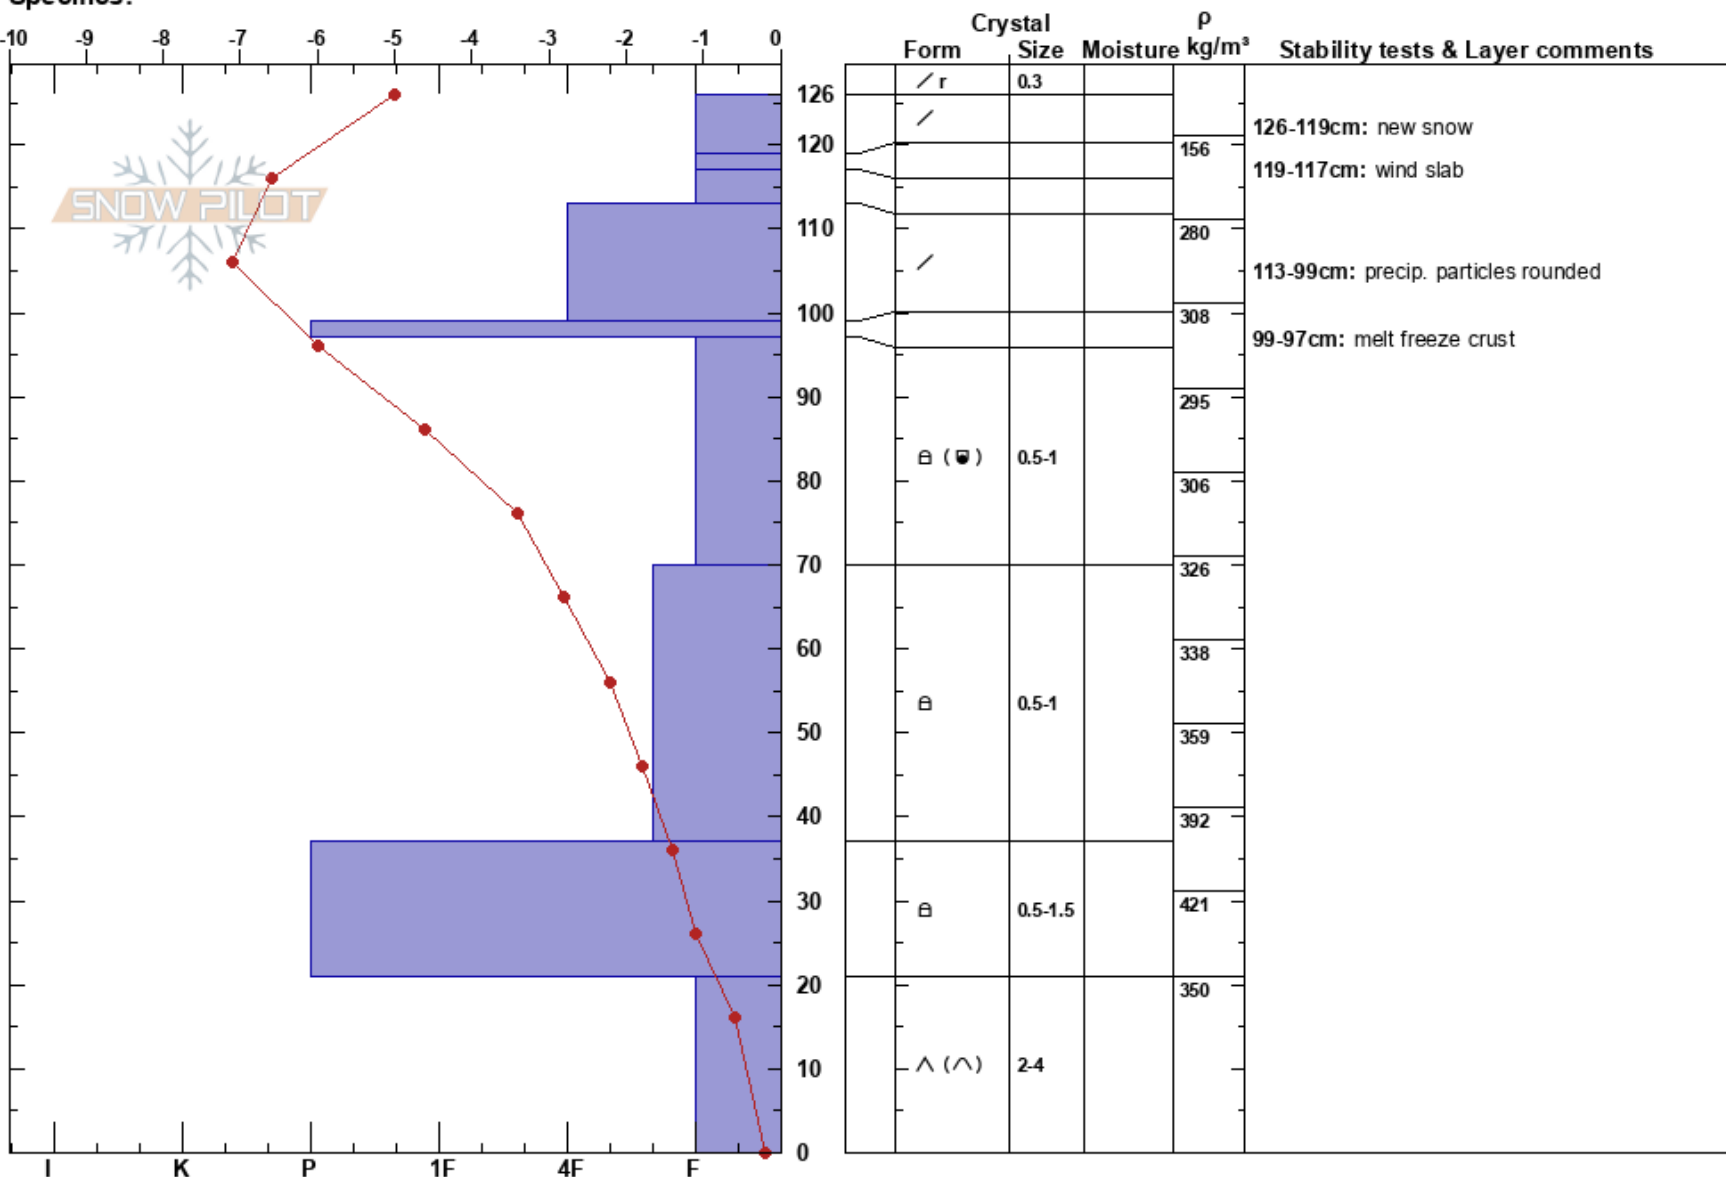

KP43  
 Crested Butte  
 CO  
 Elevation: 2857 m  
 Aspect: S  
 Specifics:

Daniel Hogan  
 03/10/2023 - 11:00am  
 Co-ord: 38.94156N, -106.97282W  
 Slope Angle: 3°  
 Wind Loading:

Stability:  
 Air Temperature: -5.2°C  
 Sky Cover: OVC  
 Precipitation: S1  
 Wind: Calm

HS: 126  
 Layer Notes:  
 126-119cm: new snow  
 119-117cm: wind slab  
 113-99cm: precip. particles rounded  
 99-97cm: melt freeze crust

Notes: Surface temperature at 11:01am:

IR: -5.0  
 Thermometer: -2.6

Surface snow: aggregated, broken precipitation particles, some riming, 0.25-0.5mm

Measured temperature profile with electric and manual thermometer. The two mostly agreed - electric thermometer readings were entered.