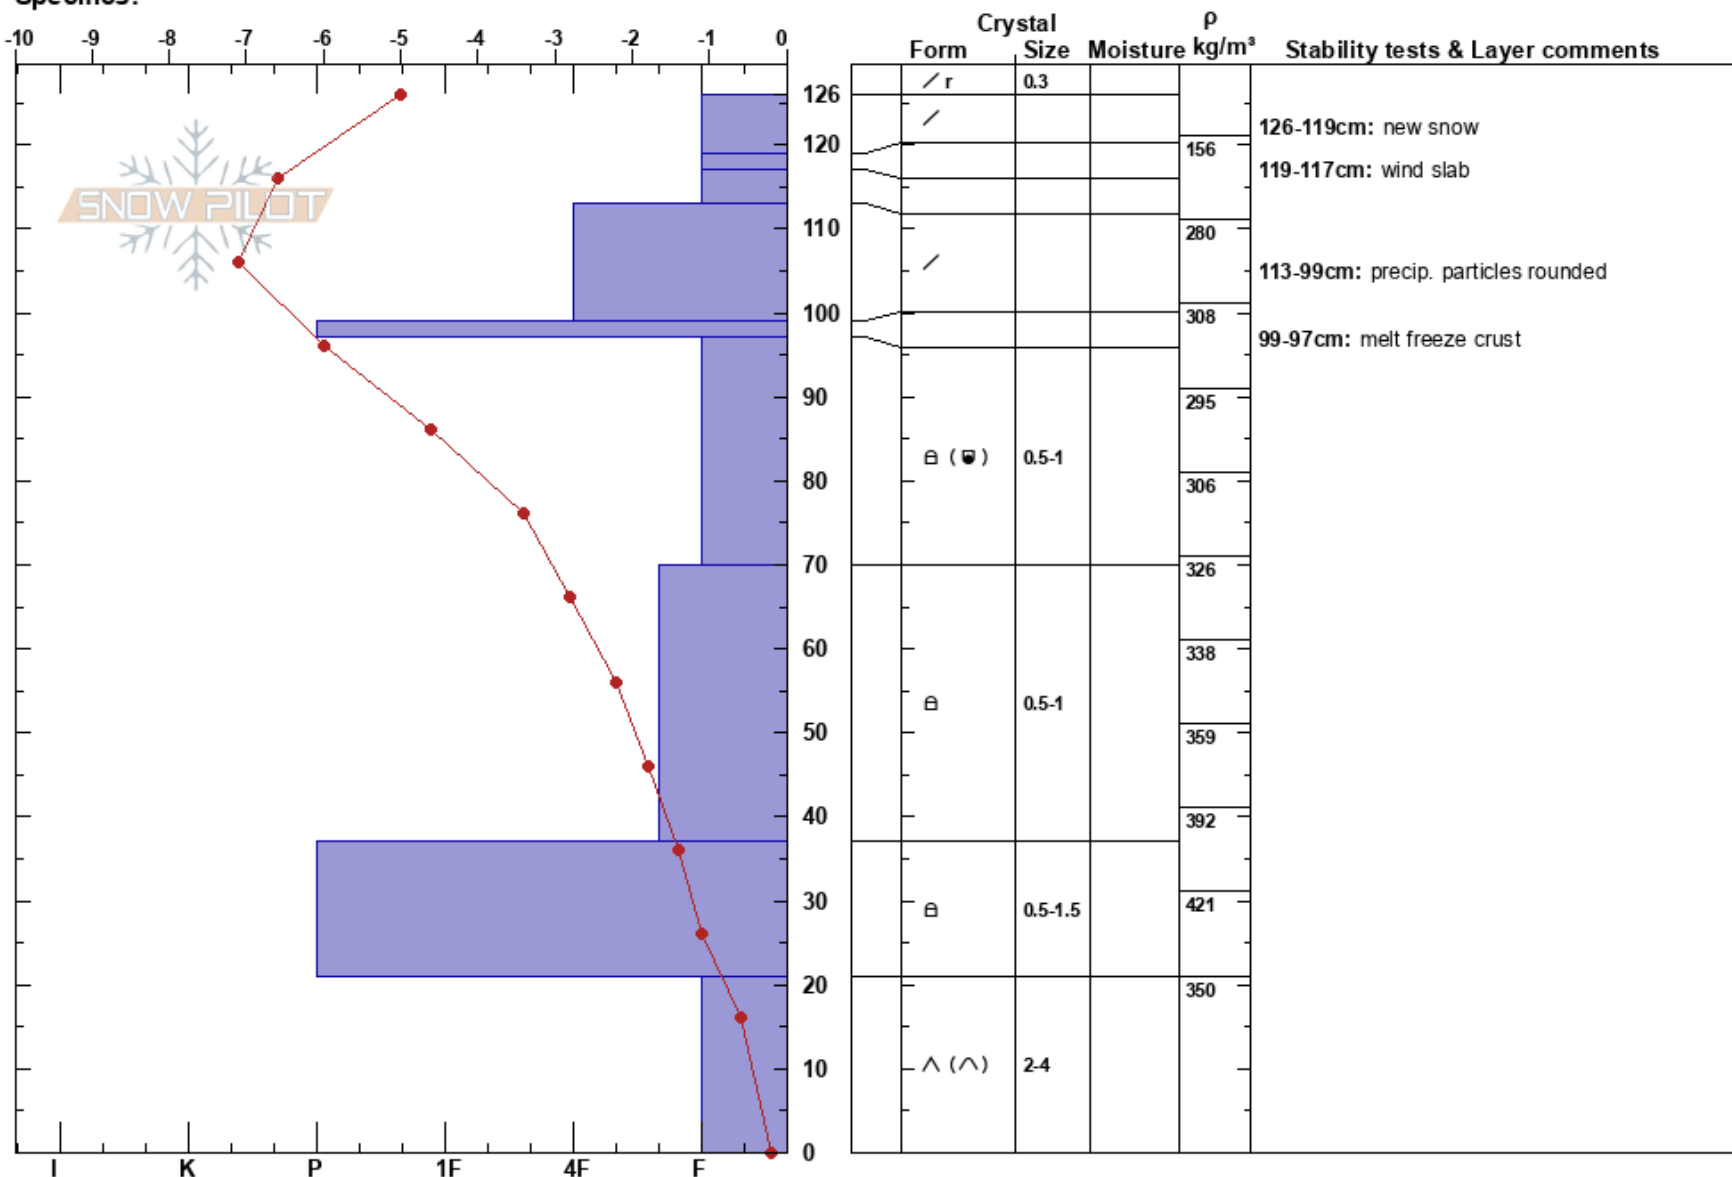

KP43
 Crested Butte
 CO
 Elevation: 2857 m
 Aspect: S
 Specifics:

Daniel Hogan
 03/10/2023 - 11:00am
 Co-ord: 38.94156N, -106.97282W
 Slope Angle: 3°
 Wind Loading:

Stability:
 Air Temperature: -5.2°C
 Sky Cover: OVC
 Precipitation: S1
 Wind: Calm

HS: 126
 Layer Notes:
 126-119cm: new snow
 119-117cm: wind slab
 113-99cm: precip. particles rounded
 99-97cm: melt freeze crust

Notes: Surface temperature at 11:01am:

IR: -5.0
 Thermometer: -2.6

Surface snow: aggregated, broken precipitation particles, some riming, 0.25-0.5mm

Measured temperature profile with electric and manual thermometer. The two mostly agreed - electric thermometer readings were entered.