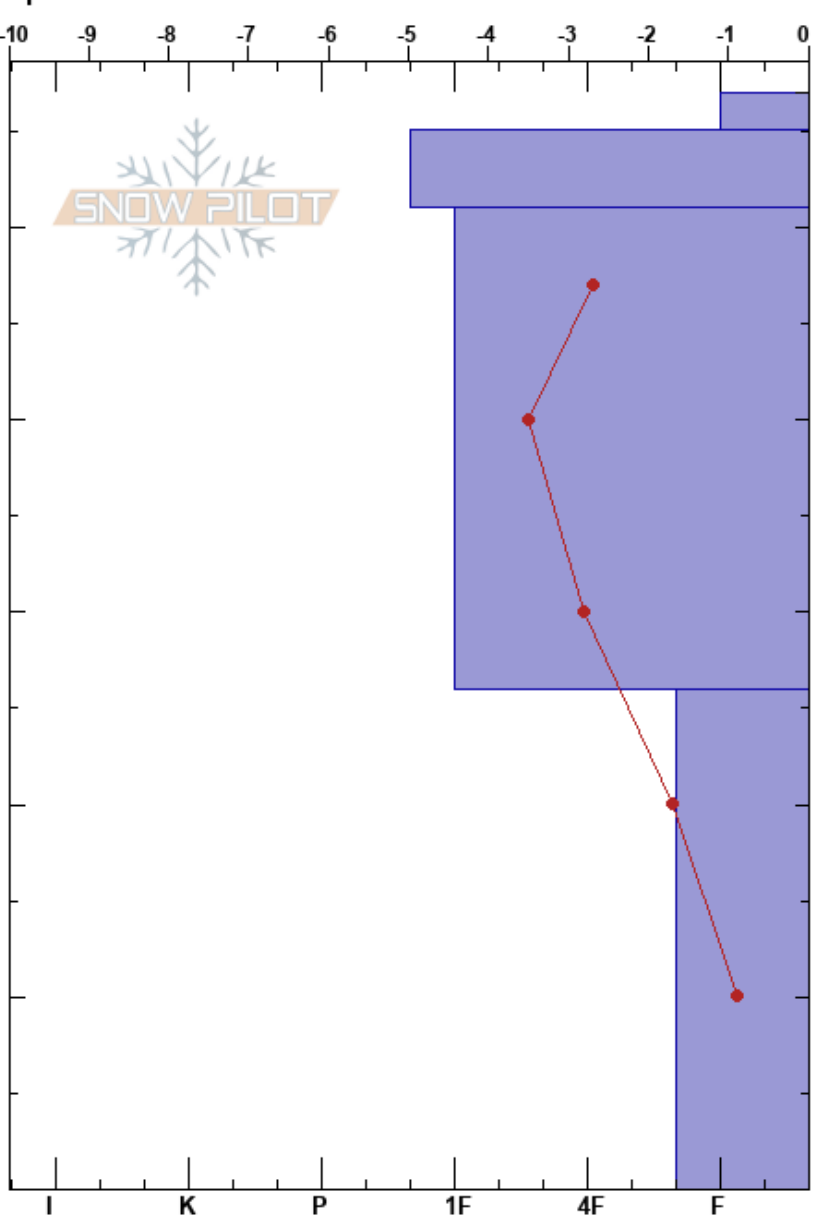

Kicking horse wx
 Rockies
 BC
 Elevation: 1844 m
 Aspect: S
 Specifics:

Neville Bugden
 14/03/2023 - 14:15
 Co-ord:
 Slope Angle: 9°
 Wind Loading:

Stability:
 Air Temperature: 0.8°C
 Sky Cover: BKN
 Precipitation: NO
 Wind: W Moderate

HS:57
 PF:50
 Layer Notes:

Form	Crystal		Moisture	ρ kg/m ³	Stability tests & Layer comments
	Size				
+	2				
/	1-2		M		
/	2		M		
□	1		M		
△	3		M		

← ECTN17 @33cm
 ← CT13, SC @27cm on DH 2-6mm

Notes: Adjacent to path 7.2