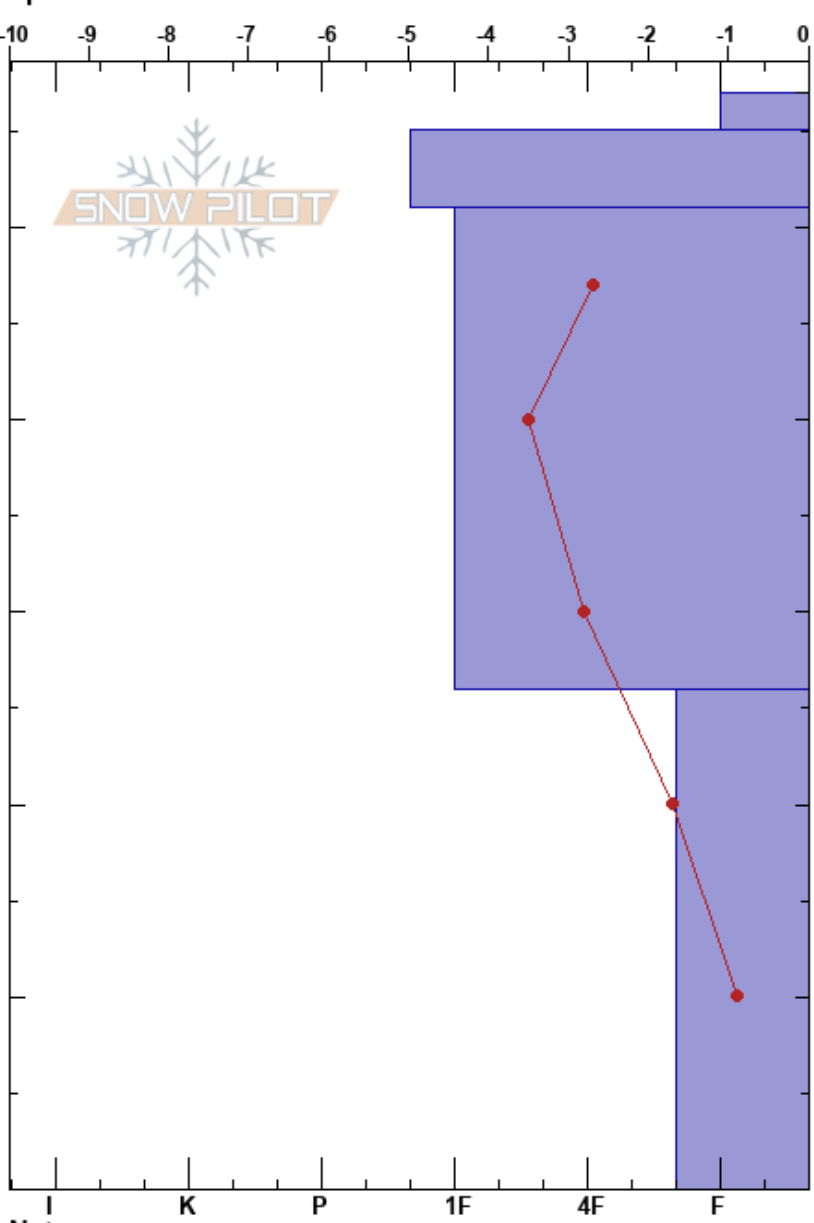

Kicking horse wx
 Rockies
 BC
 Elevation: 1844 m
 Aspect: S
 Specifics:

Neville Bugden
 14/03/2023 - 14:15
 Co-ord:
 Slope Angle: 9°
 Wind Loading:

Stability:
 Air Temperature: 0.8°C
 Sky Cover: BKN
 Precipitation: NO
 Wind: W Moderate

HS:57
 PF:50
 Layer Notes:

Form	Crystal		ρ kg/m ³	Stability tests & Layer comments
	Size	Moisture		
+	2			
/	1-2	M		
/	2	M		
□	1	M		← ECTN17 @33cm
△	3	M		← CT13, SC @27cm on DH 2-6mm

Notes: Adjacent to path 7.2