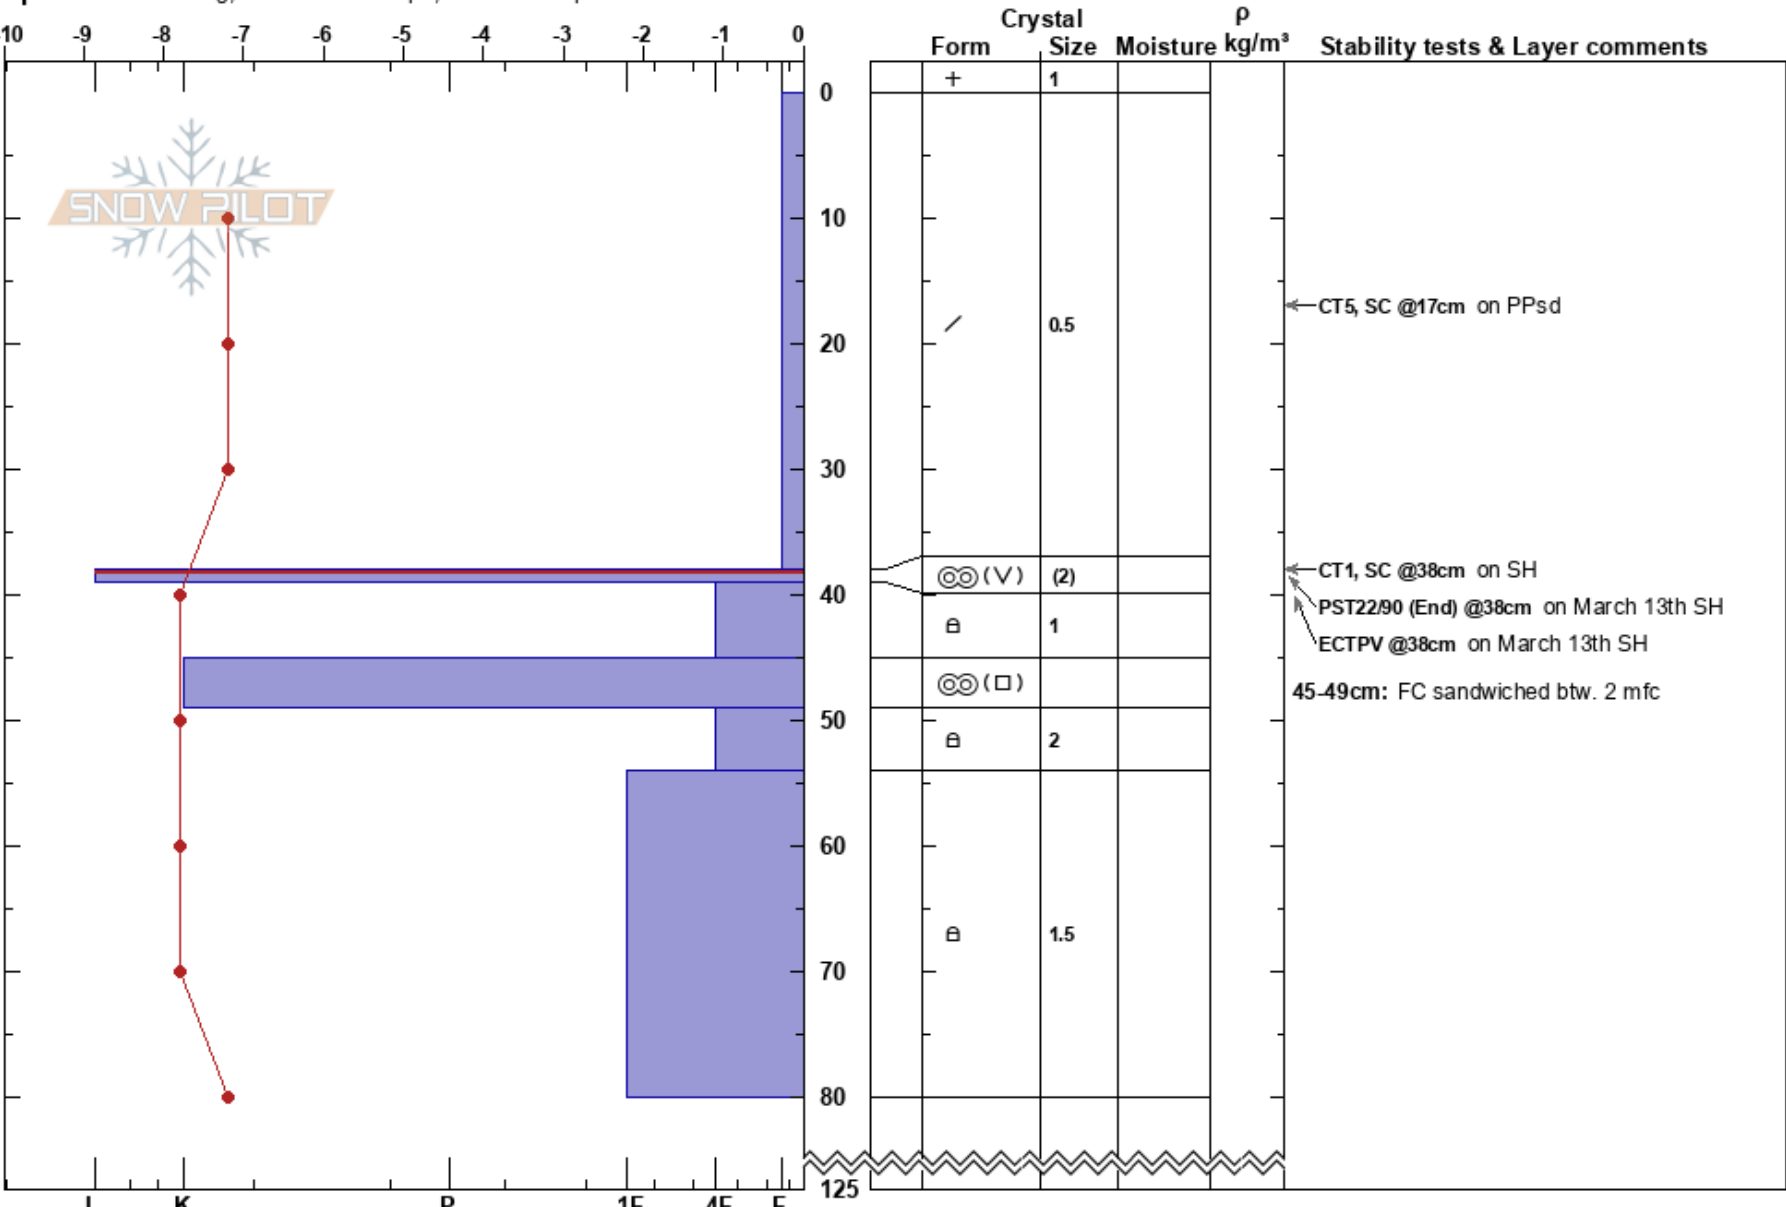

Kellostapuli

Joonas Kortelainen

15/03/2023 - 10:35

Finland

Co-ord: 35W 382702E 7499805N

Elevation: 375 m

Slope Angle: 28°

Aspect: NW

Wind Loading: yes

Specifics: Cracking; Ski tracks on slope; We skied slope

Stability: Poor

HS: 125

Layer Notes:

Air Temperature: -6.9°C

PF: 37

38-39cm: 2mm SH on top of 5mm mfc

Sky Cover: OVC

38-39cm: Problematic layer

Precipitation: S-1

45-49cm: FC sandwiched btw. 2 mfc

Wind: NE Light Breeze

Notes: Steep loaded slope in TL. Soil ground. Objective to check for SH and storm slab reactivity