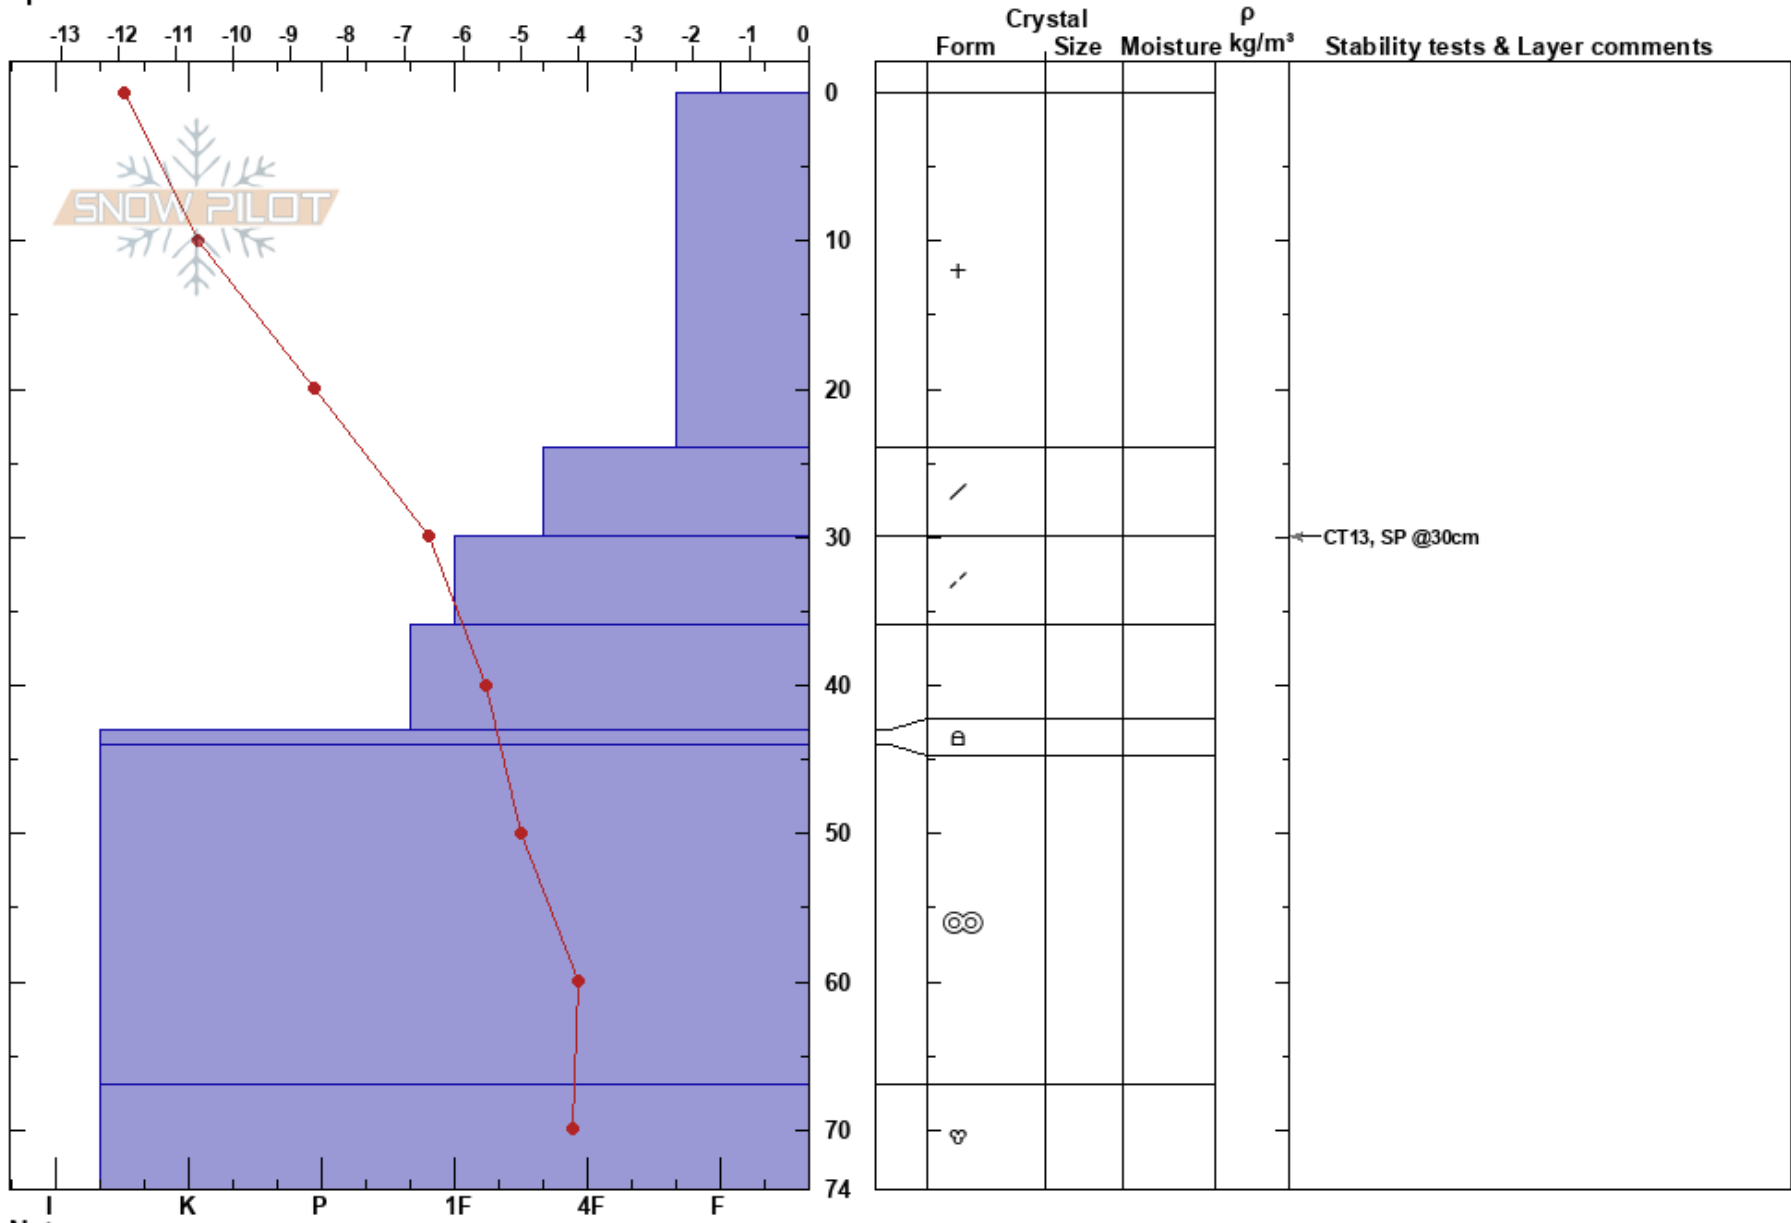

Klettahnjúkur  
 Tröllaskagi  
 Iceland  
 Elevation: 556 m  
 Aspect: NE  
 Specifics:

Gestur Hansson  
 15/03/2023 - 09:00  
 Co-ord: 66.11677N, -18.99502W  
 Slope Angle: 32°  
 Wind Loading:

Stability:  
 Air Temperature: -12°C  
 Sky Cover: BKN  
 Precipitation: S-1  
 Wind: N Light Breeze

HS:80  
 PF: 35  
 30-36cm: Problematic layer

Notes: