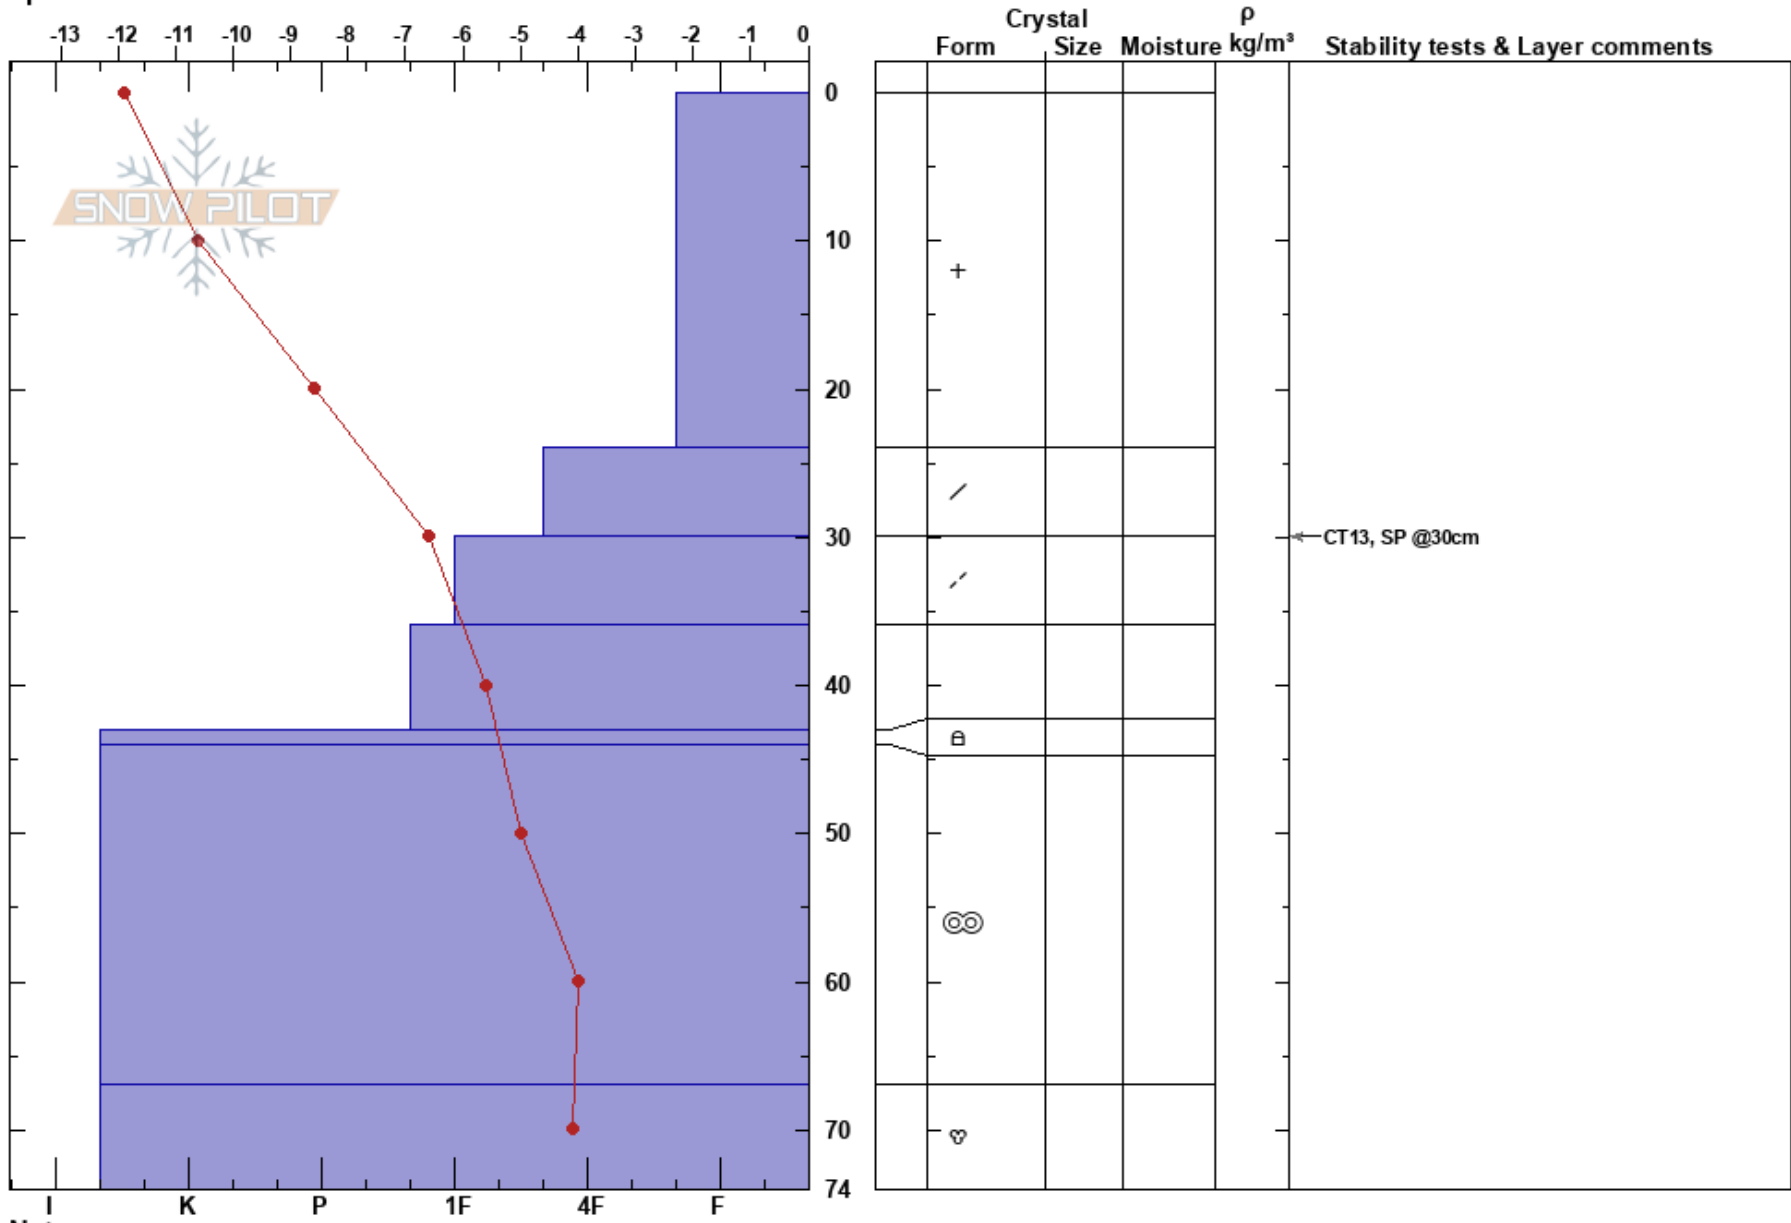

Klettahnjúkur  
 Tröllaskagi  
 Iceland  
 Elevation: 556 m  
 Aspect: NE  
 Specifics:

Gestur Hansson  
 15/03/2023 - 09:00  
 Co-ord: 66.11677N, -18.99502W  
 Slope Angle: 32°  
 Wind Loading:

Stability:  
 Air Temperature: -12°C HS:80 PF:35  
 Sky Cover: BKN  
 Precipitation: S-1  
 Wind: N Light Breeze  
 Layer Notes:  
 30-36cm: Problematic layer