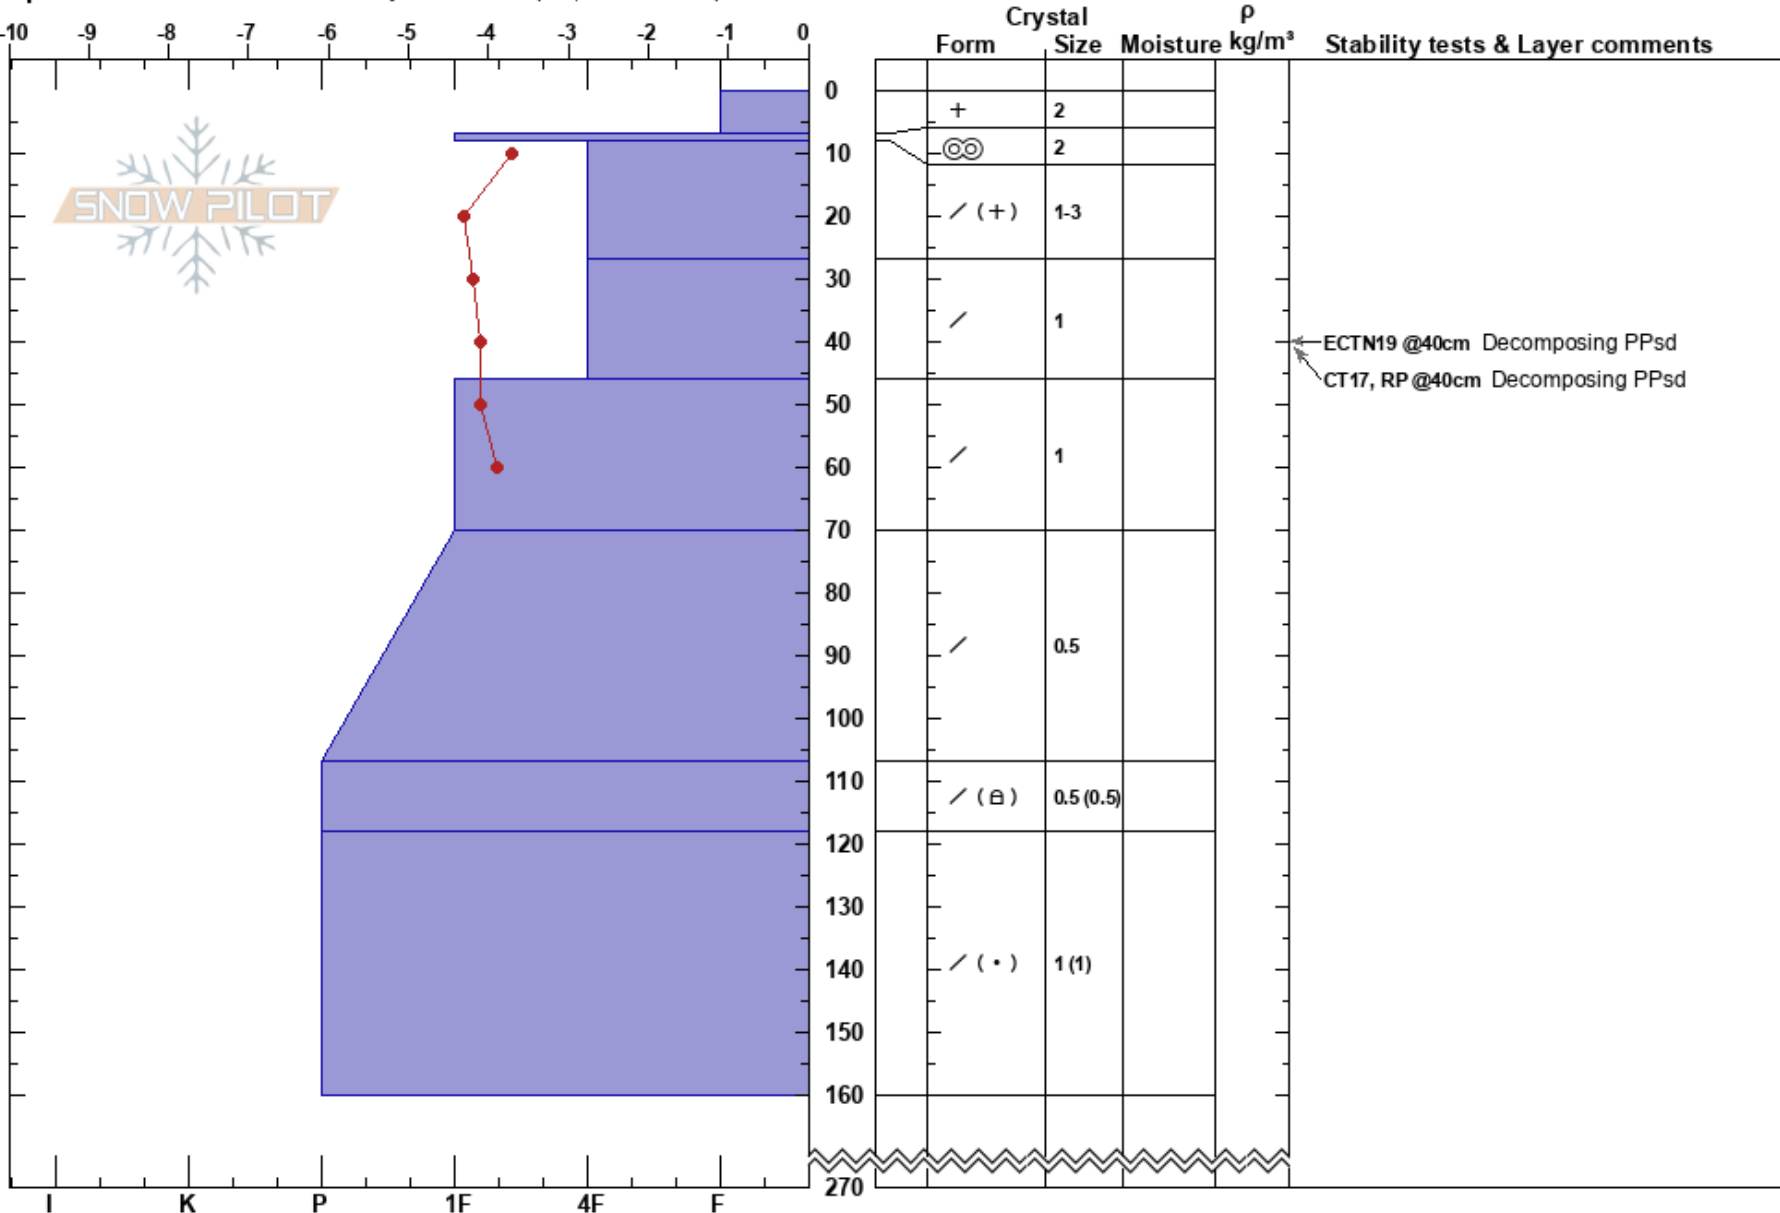

Lands End
 monashee
 CA
 Elevation: 1770 m
 Aspect: NE

Shea Hickman
 03/15/2023 - 1:30pm
 Co-ord:
 Slope Angle: 34°
 Wind Loading: no

Stability: HS:270 Layer Notes:
 Air Temperature: -5.2°C
 Sky Cover: BKN
 Precipitation: NO
 Wind: S Light Breeze

Specifics: Recent avalanche activity on similar slopes; We skied slope

Notes: