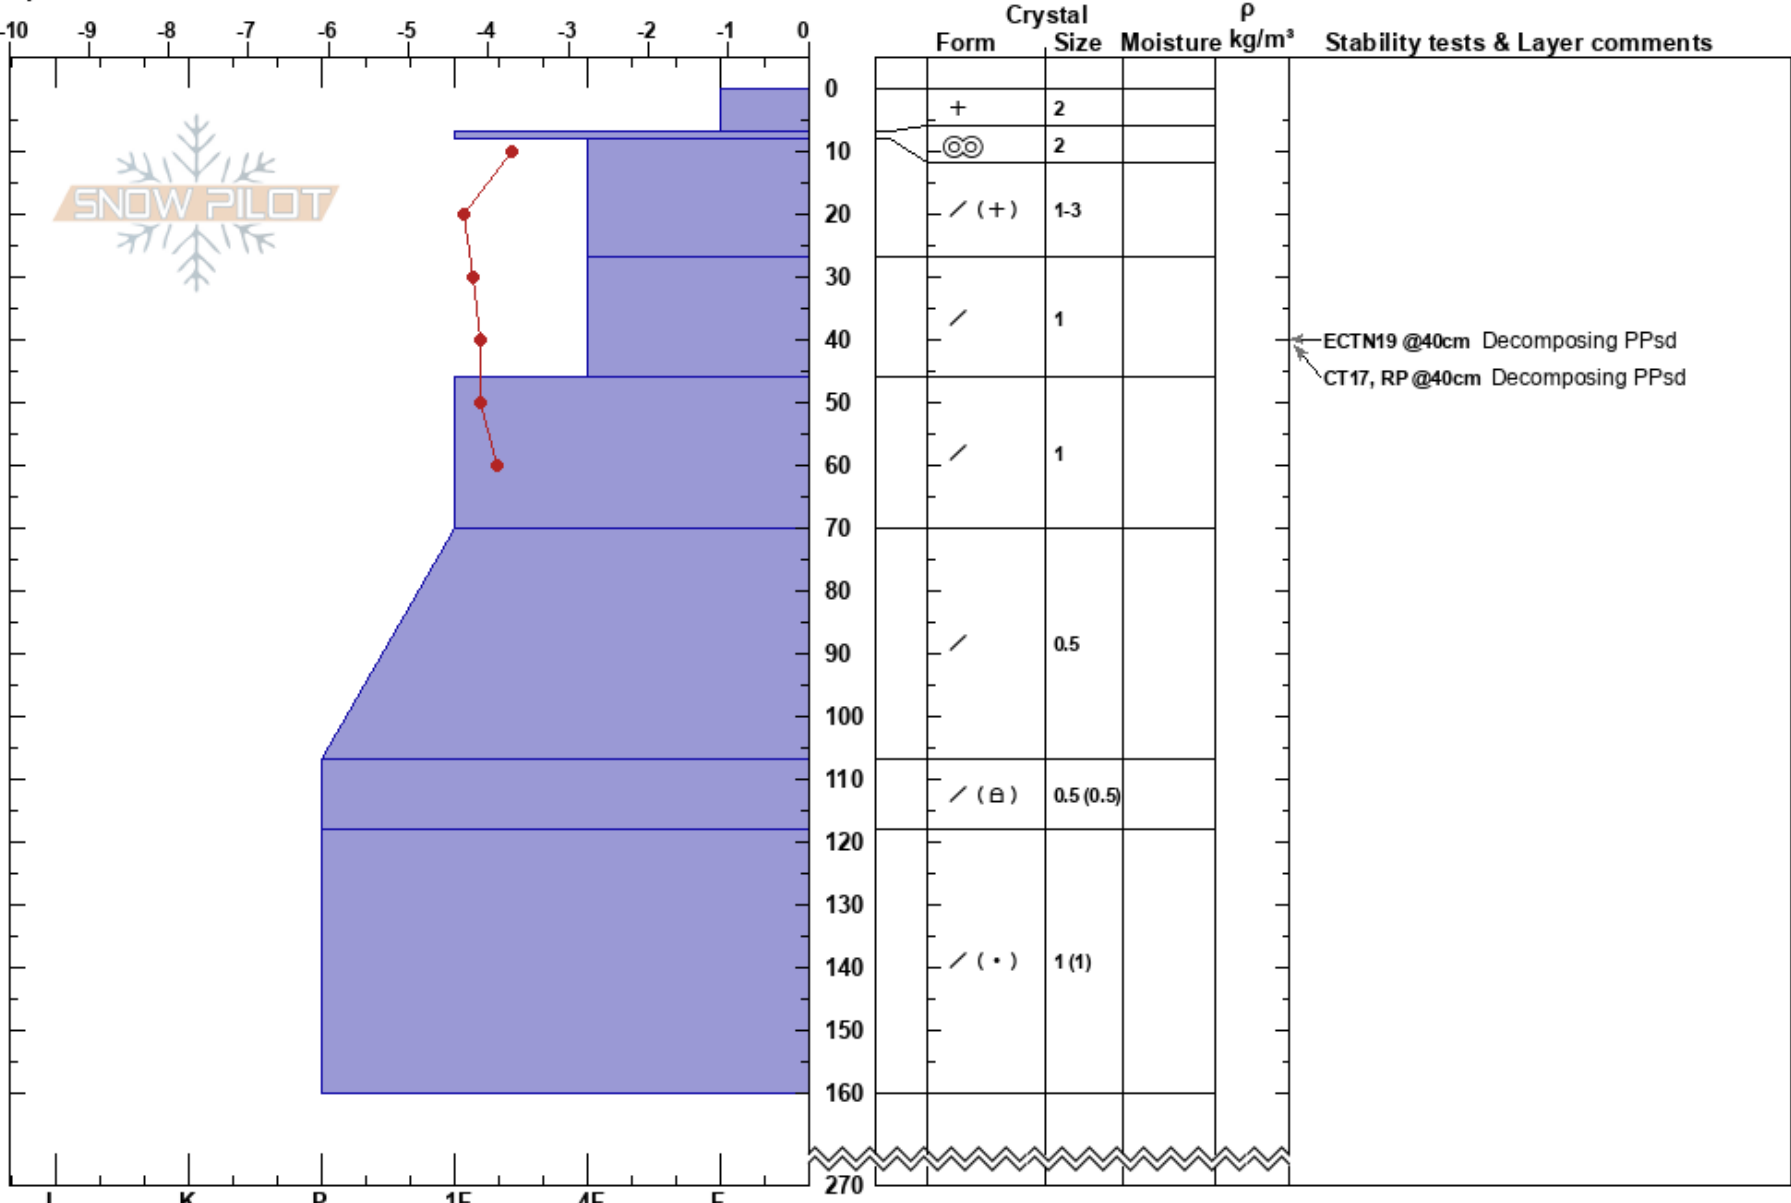

Lands End
 monashee
 CA
 Elevation: 1770 m
 Aspect: NE

Shea Hickman
 03/15/2023 - 1:30pm
 Co-ord:
 Slope Angle: 34°
 Wind Loading: no

Stability: HS:270 Layer Notes:
 Air Temperature: -5.2°C
 Sky Cover: BKN
 Precipitation: NO
 Wind: S Light Breeze

Specifics: Recent avalanche activity on similar slopes; We skied slope

Notes: