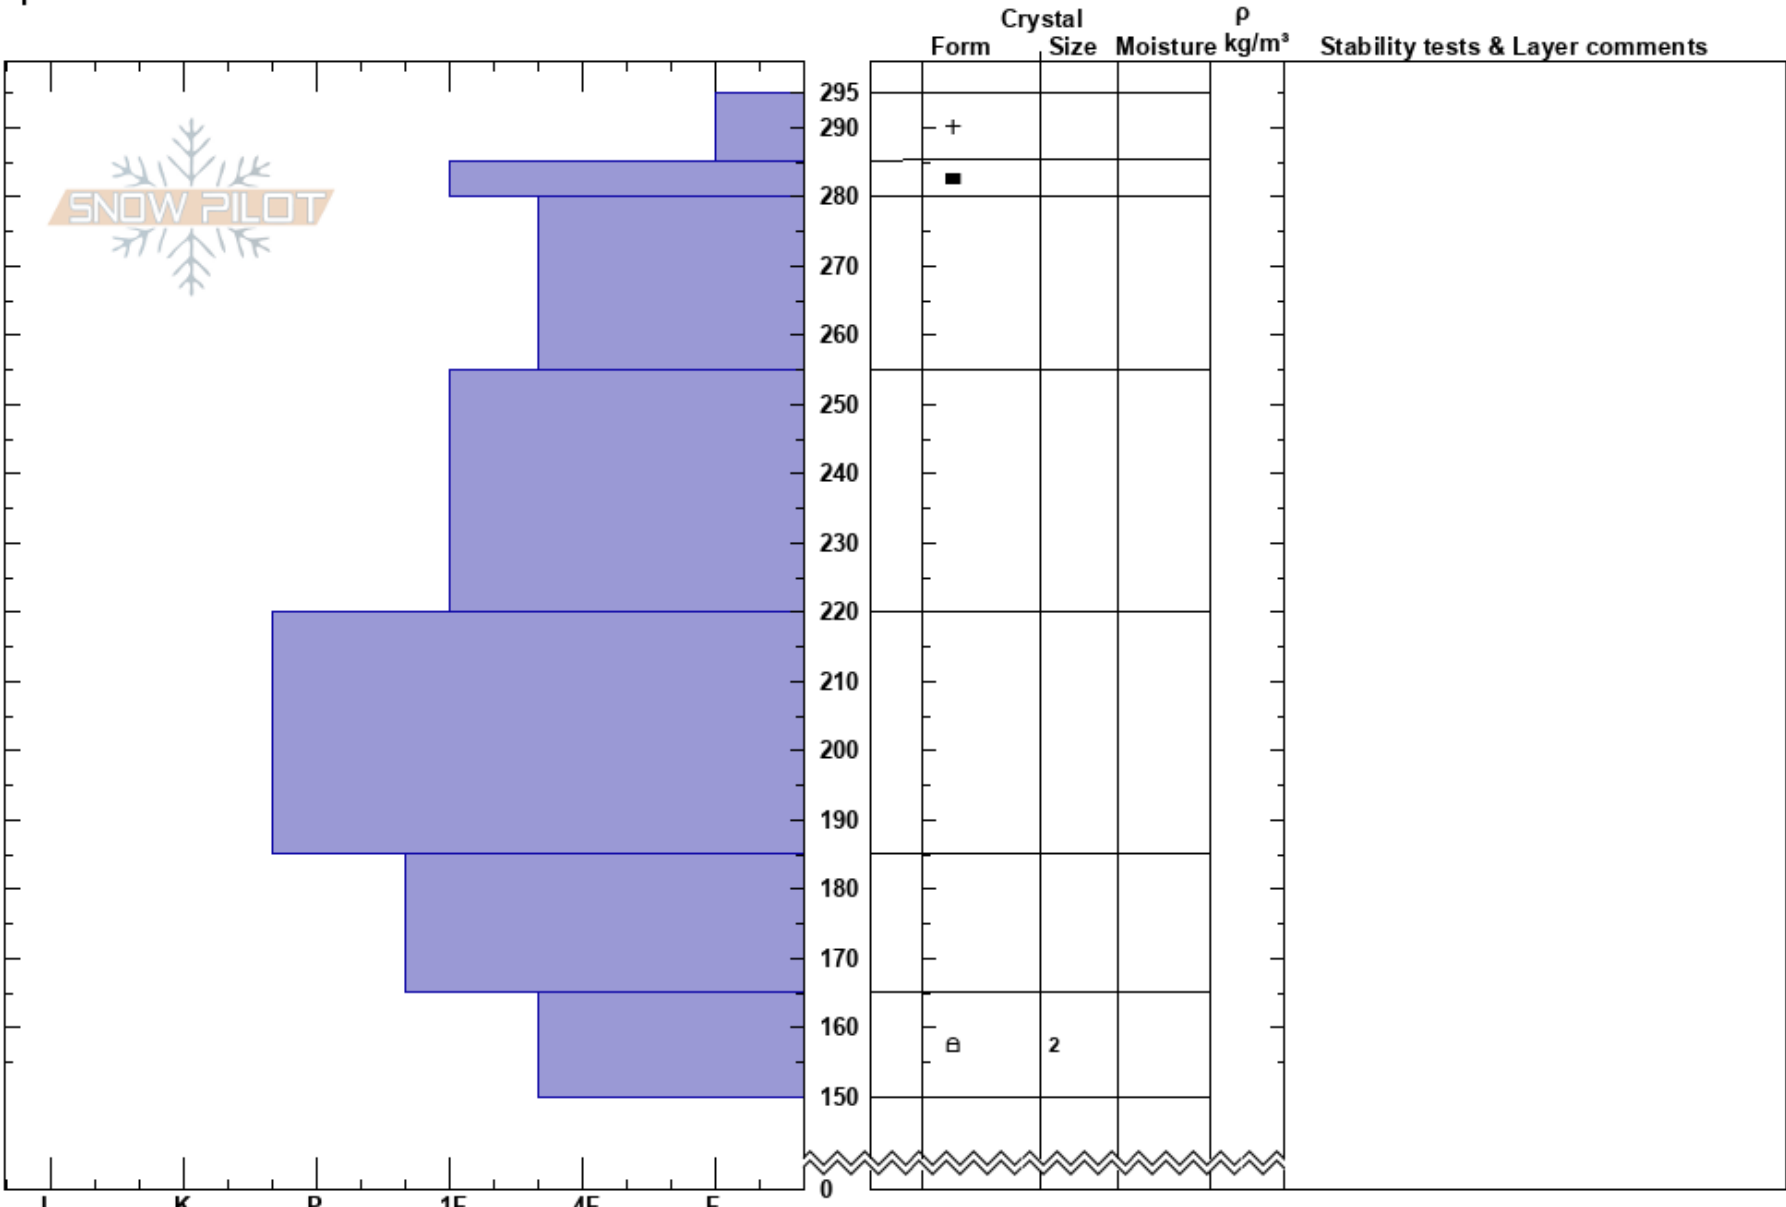

Mill Canyon Peak 1
 Central Wasatch
 UT
 Elevation: 10316 ft
 Aspect: 45°
 Specifics:

Mark Staples
 03/14/2023 - 12:00pm
 Co-ord: 40.49632N, -111.57609W
 Slope Angle:
 Wind Loading:

Stability:
 Air Temperature:
 Sky Cover:
 Precipitation:
 Wind:

HS:295
 Layer Notes:
 295-285cm: Problematic layer

Notes: It was interesting how easy it was to find the President's day faceted layer