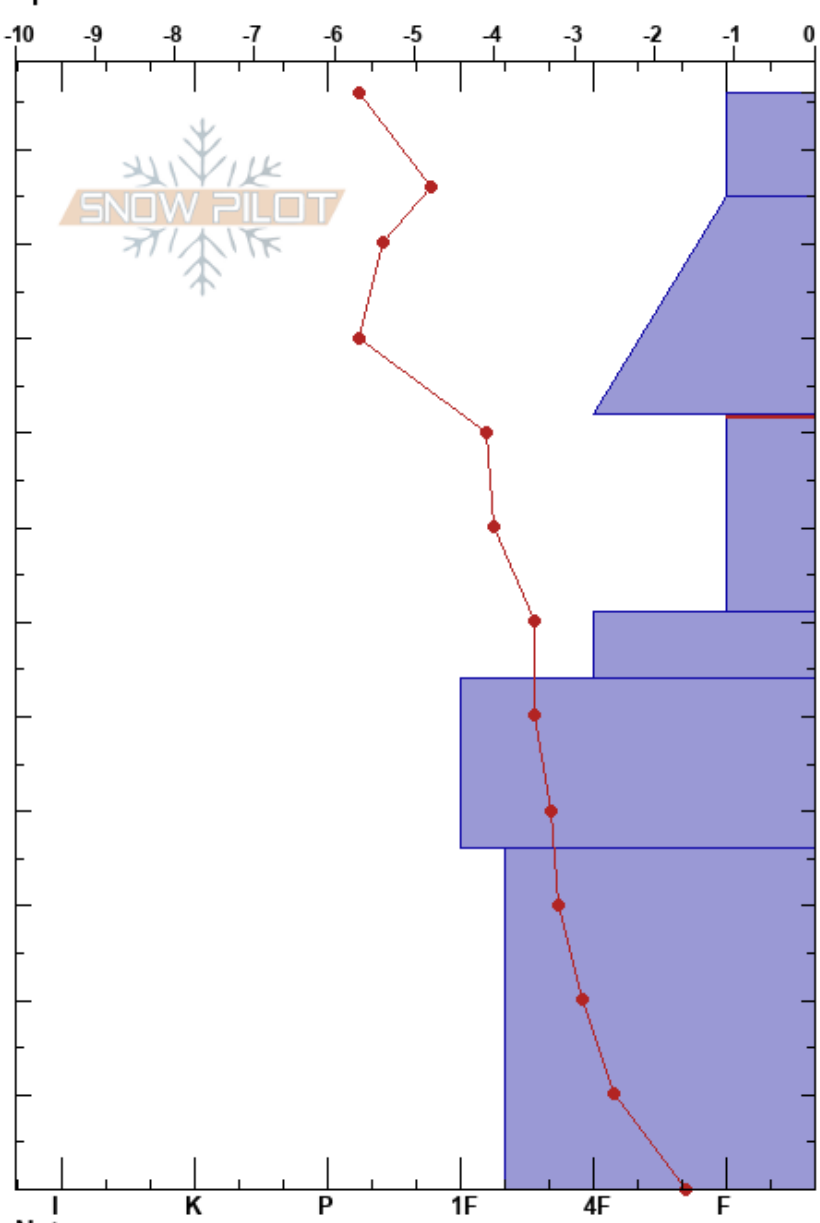

W. Willow ENE 20230314
 Maroon Bells Wilderness
 CO
 Elevation: 12370 ft
 Aspect: 45°
 Specifics:

Simi Hamilton
 03/14/2023 - 12:48am
 Co-ord: 39.15453N, -106.96021W
 Slope Angle: 26°
 Wind Loading: no

Stability:
 Air Temperature: -2°C
 Sky Cover: CLR
 Precipitation: NO
 Wind: Calm

HS: 116
 PF: 27
 82-61cm: Problematic layer

Height (m)	Crystal		Moisture	ρ kg/m ³	Stability tests & Layer comments
	Form	Size			
116	∇	1			
110	/	0.5-1			
100	/	0.5			
90	/	0.5			
80	/	0.5			
70	□	0.5-1			
60	□	2-3			
50	□	1.5-2			
40	□	1.5-2			
30	□ (∧)	2-3 (5)			
20	□ (∧)	2-3 (5)			
10	□ (∧)	2-3 (5)			
0					

Notes:

2x ECTX