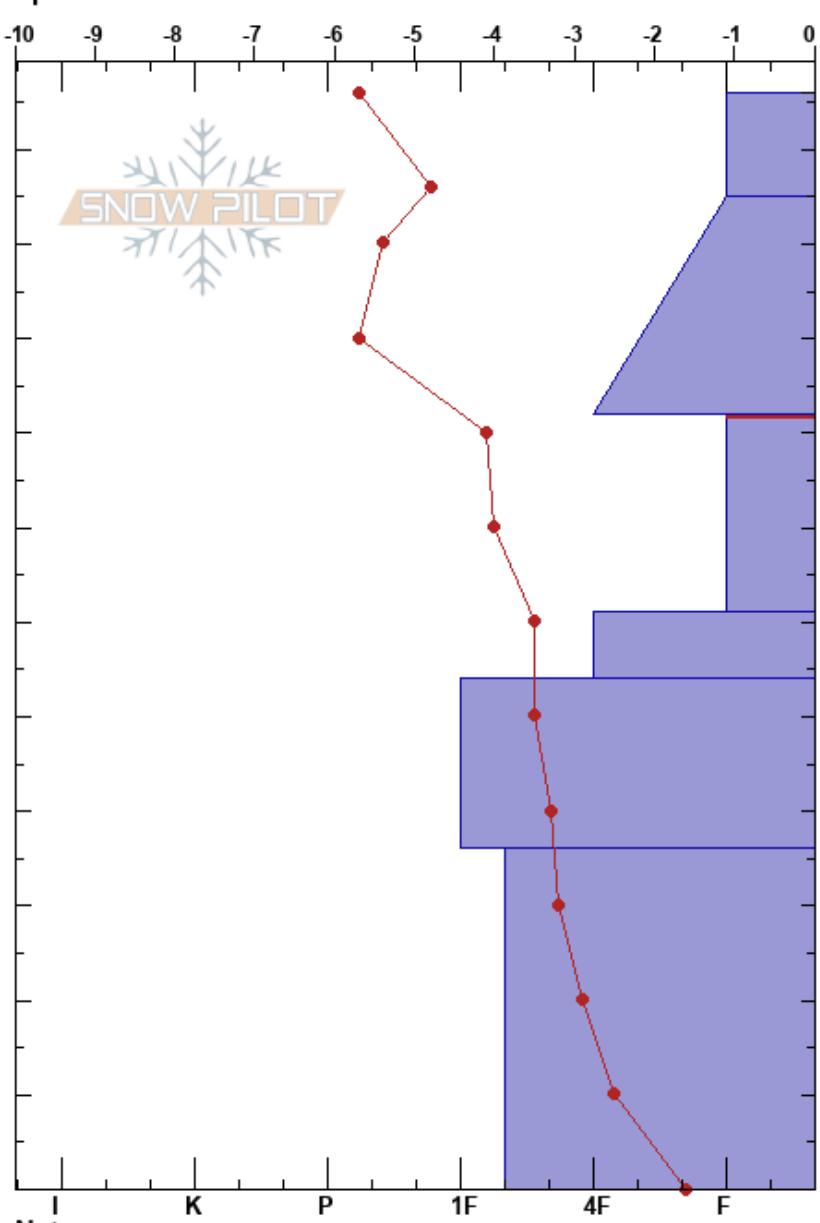

W. Willow ENE 20230314  
 Maroon Bells Wilderness  
 CO  
 Elevation: 12370 ft  
 Aspect: 45°  
 Specifics:

Simi Hamilton  
 03/14/2023 - 12:48am  
 Co-ord: 39.15453N, -106.96021W  
 Slope Angle: 26°  
 Wind Loading: no

Stability:  
 Air Temperature: -2°C  
 Sky Cover: CLR  
 Precipitation: NO  
 Wind: Calm

HS: 116  
 PF: 27  
 82-61cm: Problematic layer

Form	Crystal		Moisture	ρ kg/m³	Stability tests & Layer comments
	Size				
∇	1				
/	0.5-1				
/	0.5				
□	0.5-1				
□	2-3				
□	1.5-2				
□ (∧)	2-3 (5)				

Notes:

2x ECTX