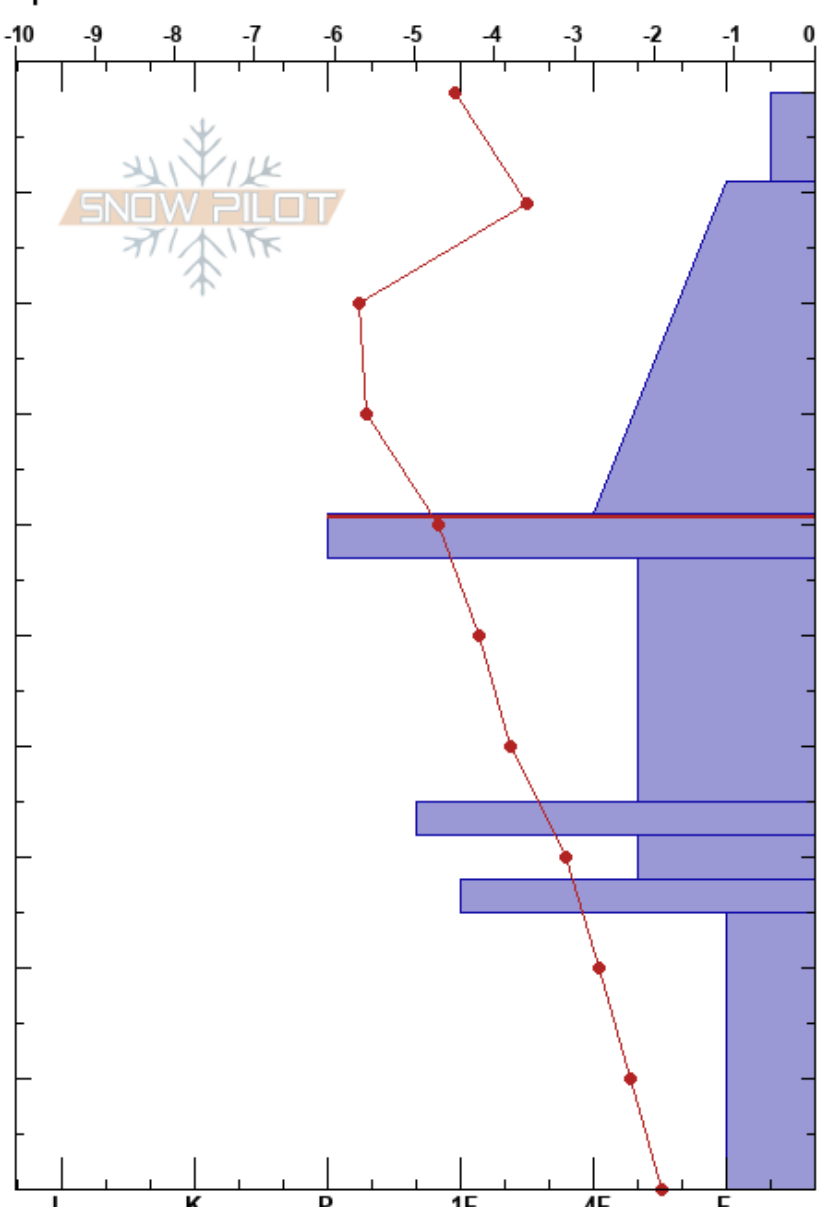

W. Willow SE @12.6K
 Maroon Bells Wilderness
 CO
 Elevation: 12640 ft
 Aspect: 120°
 Specifics:

Simi Hamilton
 03/14/2023 - 11:25am
 Co-ord: 39.15709N, -106.96547W
 Slope Angle: 24°
 Wind Loading: no

Stability: **HS:99**
 Air Temperature: -5°C
 Sky Cover: CLR
 Precipitation: NO
 Wind: Calm
 PF: 22 61-57cm: Problematic layer

Form	Crystal		Moisture	ρ kg/m ³	Stability tests & Layer comments
	Size				
+ (✓)	1-1.5 (0.5)				
/ (⊘)	0.5-1 (0.5)				
⊙					
□	2.5-4				
⊙					
□	2.5-4				
^	4-6				

Notes: Pit dug on lee side of shoulder. Fairly representative of what would get skied off that shoulder, but also probably affected by wind deposit a little bit.