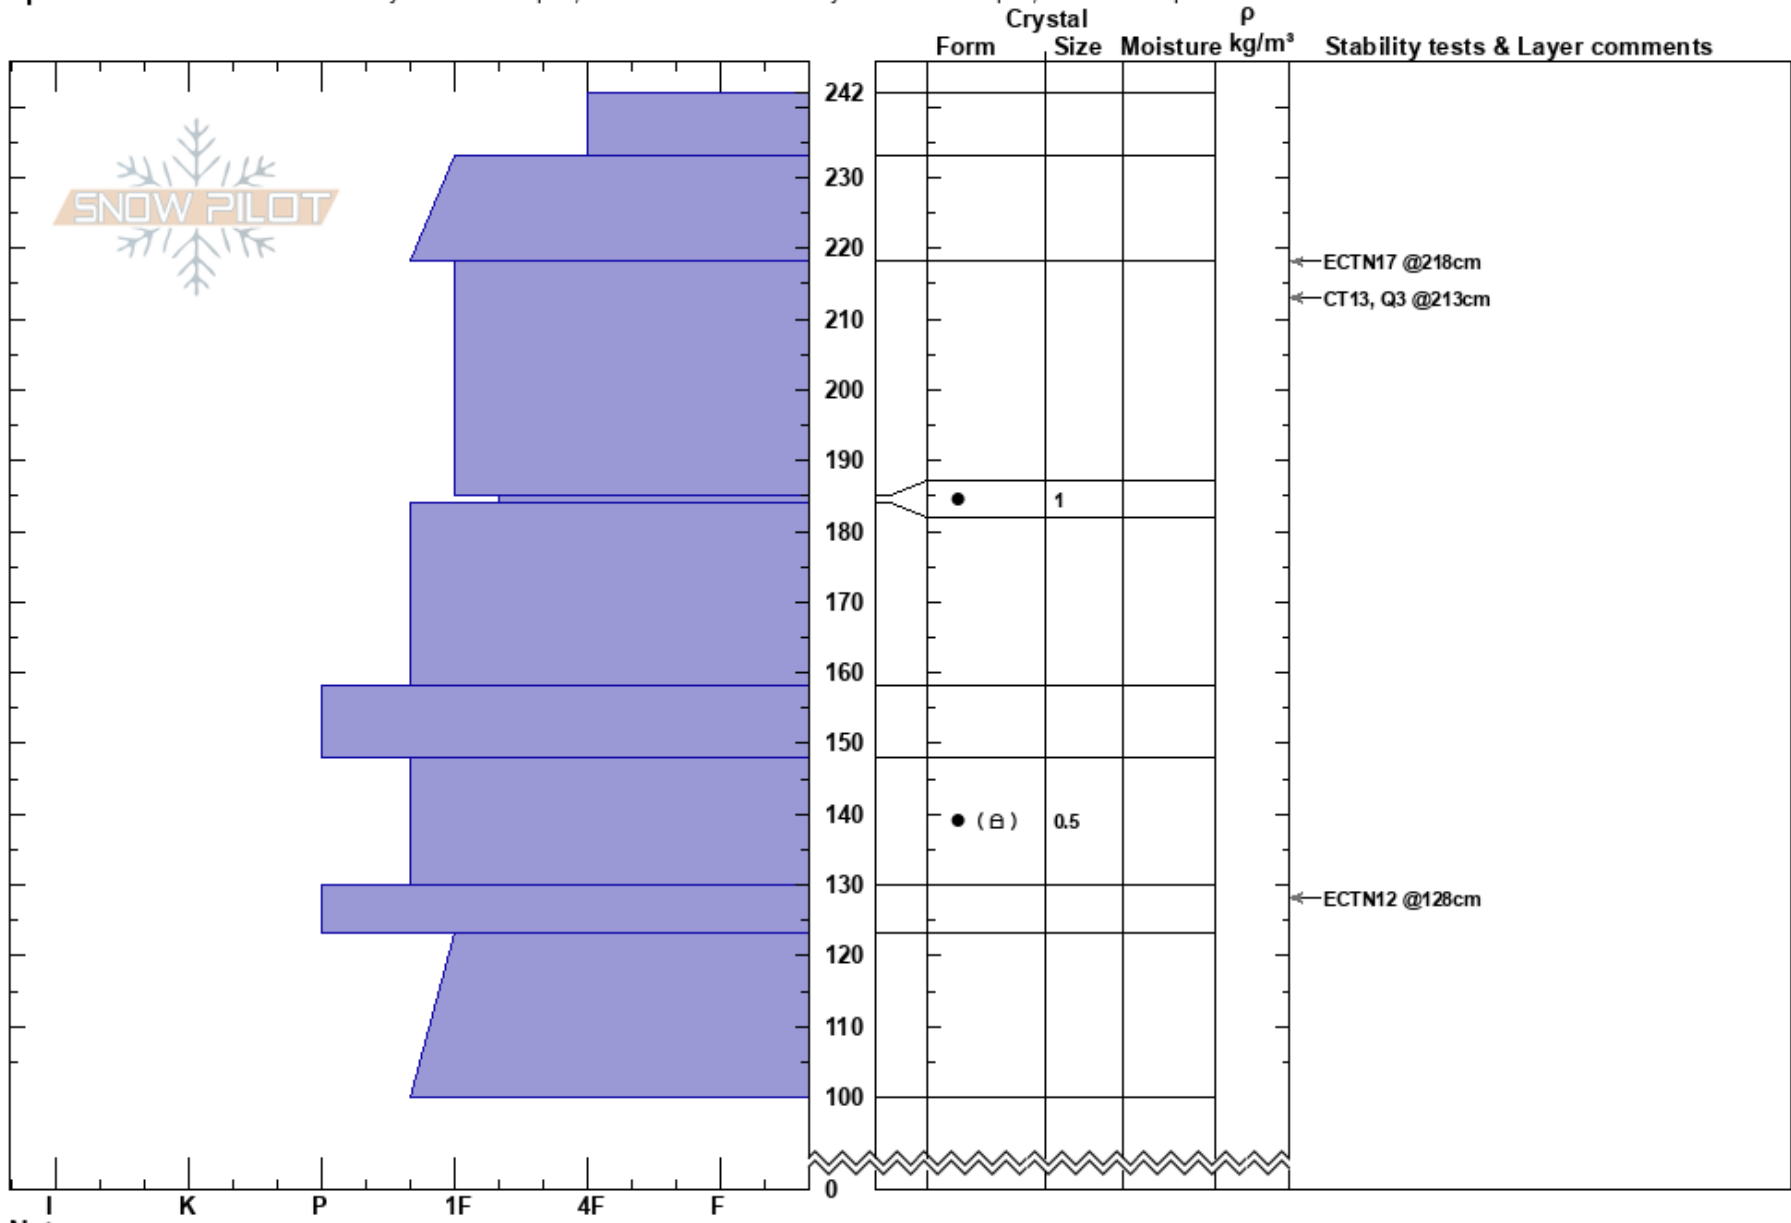

Golden Eagle
 Uinta Range
 UT
 Elevation: 10290 ft
 Aspect: 112°

Jason Boyer
 03/13/2023 - 2:50pm
 Co-ord: 40.83660N, -111.07060W
 Slope Angle: 33°
 Wind Loading: yes

Stability: Very Good HS:242
 Air Temperature:
 Sky Cover: BKN
 Precipitation: NO
 Wind: W Light Breeze

Specifics: Recent avalanche activity on similar slopes; Recent avalanche activity on different slopes; We skied slope

Notes: HS-AB-R1-D1-S