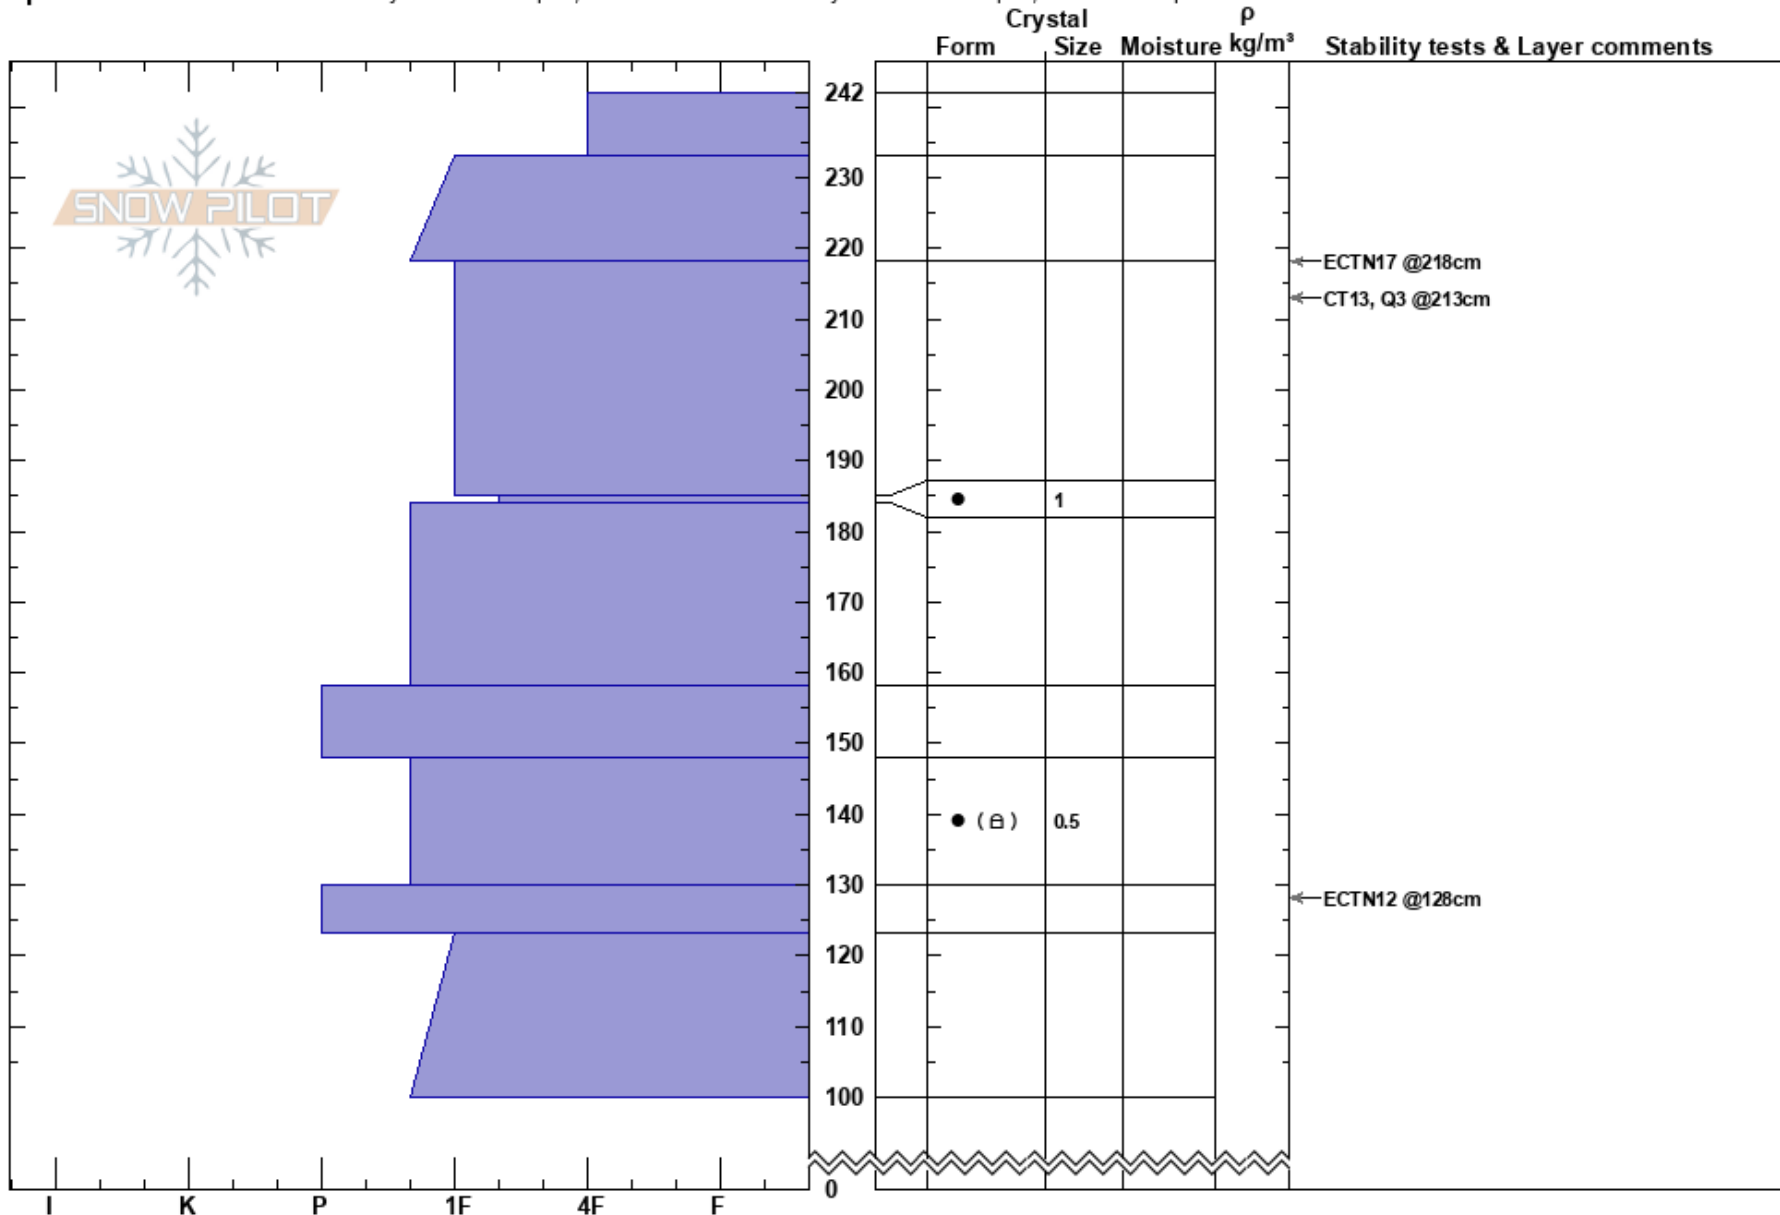

Golden Eagle
 Uinta Range
 UT
 Elevation: 10290 ft
 Aspect: 112°

Jason Boyer
 03/13/2023 - 2:50pm
 Co-ord: 40.83660N, -111.07060W
 Slope Angle: 33°
 Wind Loading: yes

Stability: Very Good HS:242
 Air Temperature:
 Sky Cover: BKN
 Precipitation: NO
 Wind: W Light Breeze

Specifics: Recent avalanche activity on similar slopes; Recent avalanche activity on different slopes; We skied slope

Notes: HS-AB-R1-D1-S