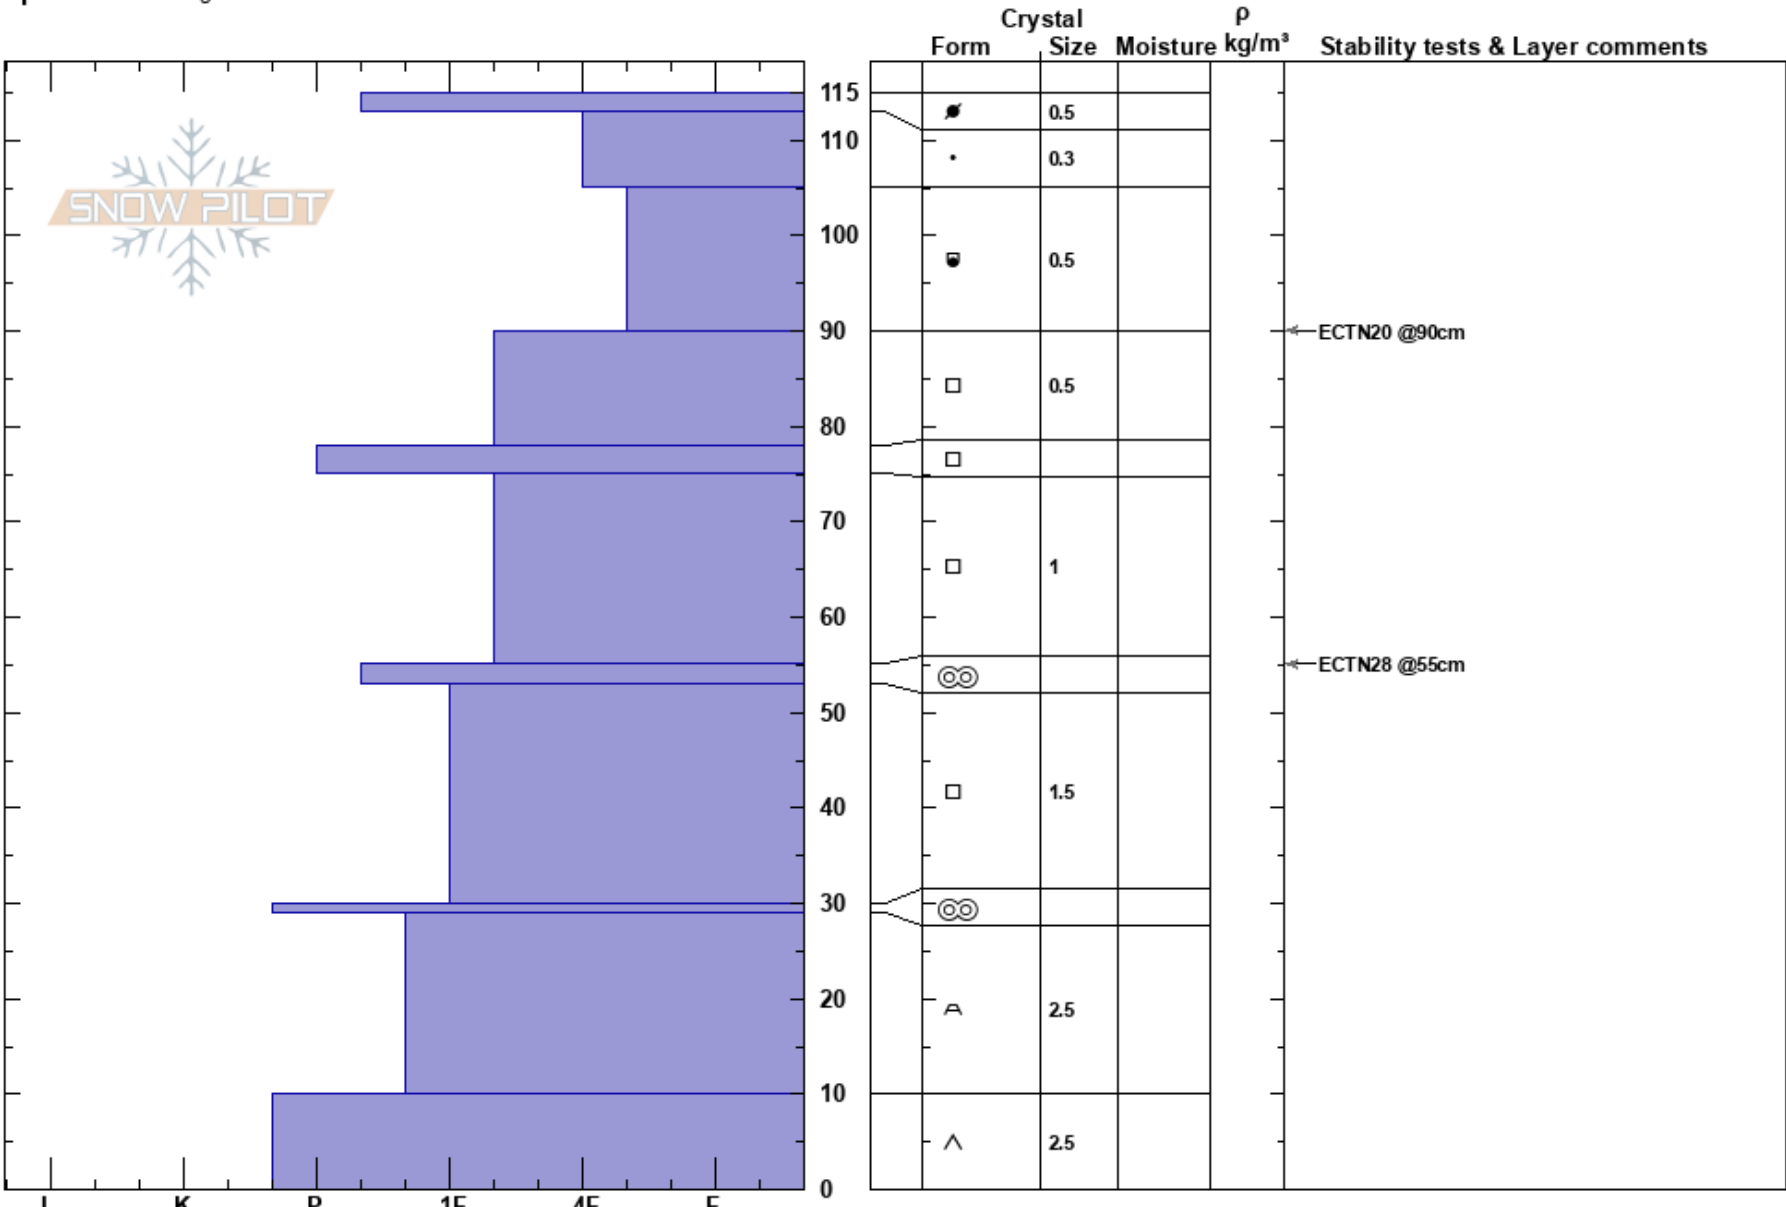

Upper Upper Coldspring
 Madison Range-N
 MT
Elevation: 9850 ft
Aspect: 345°
Specifics: Pit dug in a Ski Area

Jack Saunders
 03/14/2023 - 12:00pm
Co-ord: 45.28404N, -111.43806W
Slope Angle: 35°
Wind Loading: previous

Stability:
Air Temperature: HS:115
Sky Cover: OVC
Precipitation: S-1
Wind: S Light Breeze

Layer Notes:
 PF: 20

Notes: Profile dug in a rarely visited unskied portion of upper Coldsprings that has recently gained volume, this area was shot with a double today about 80 linear feet from this profile.