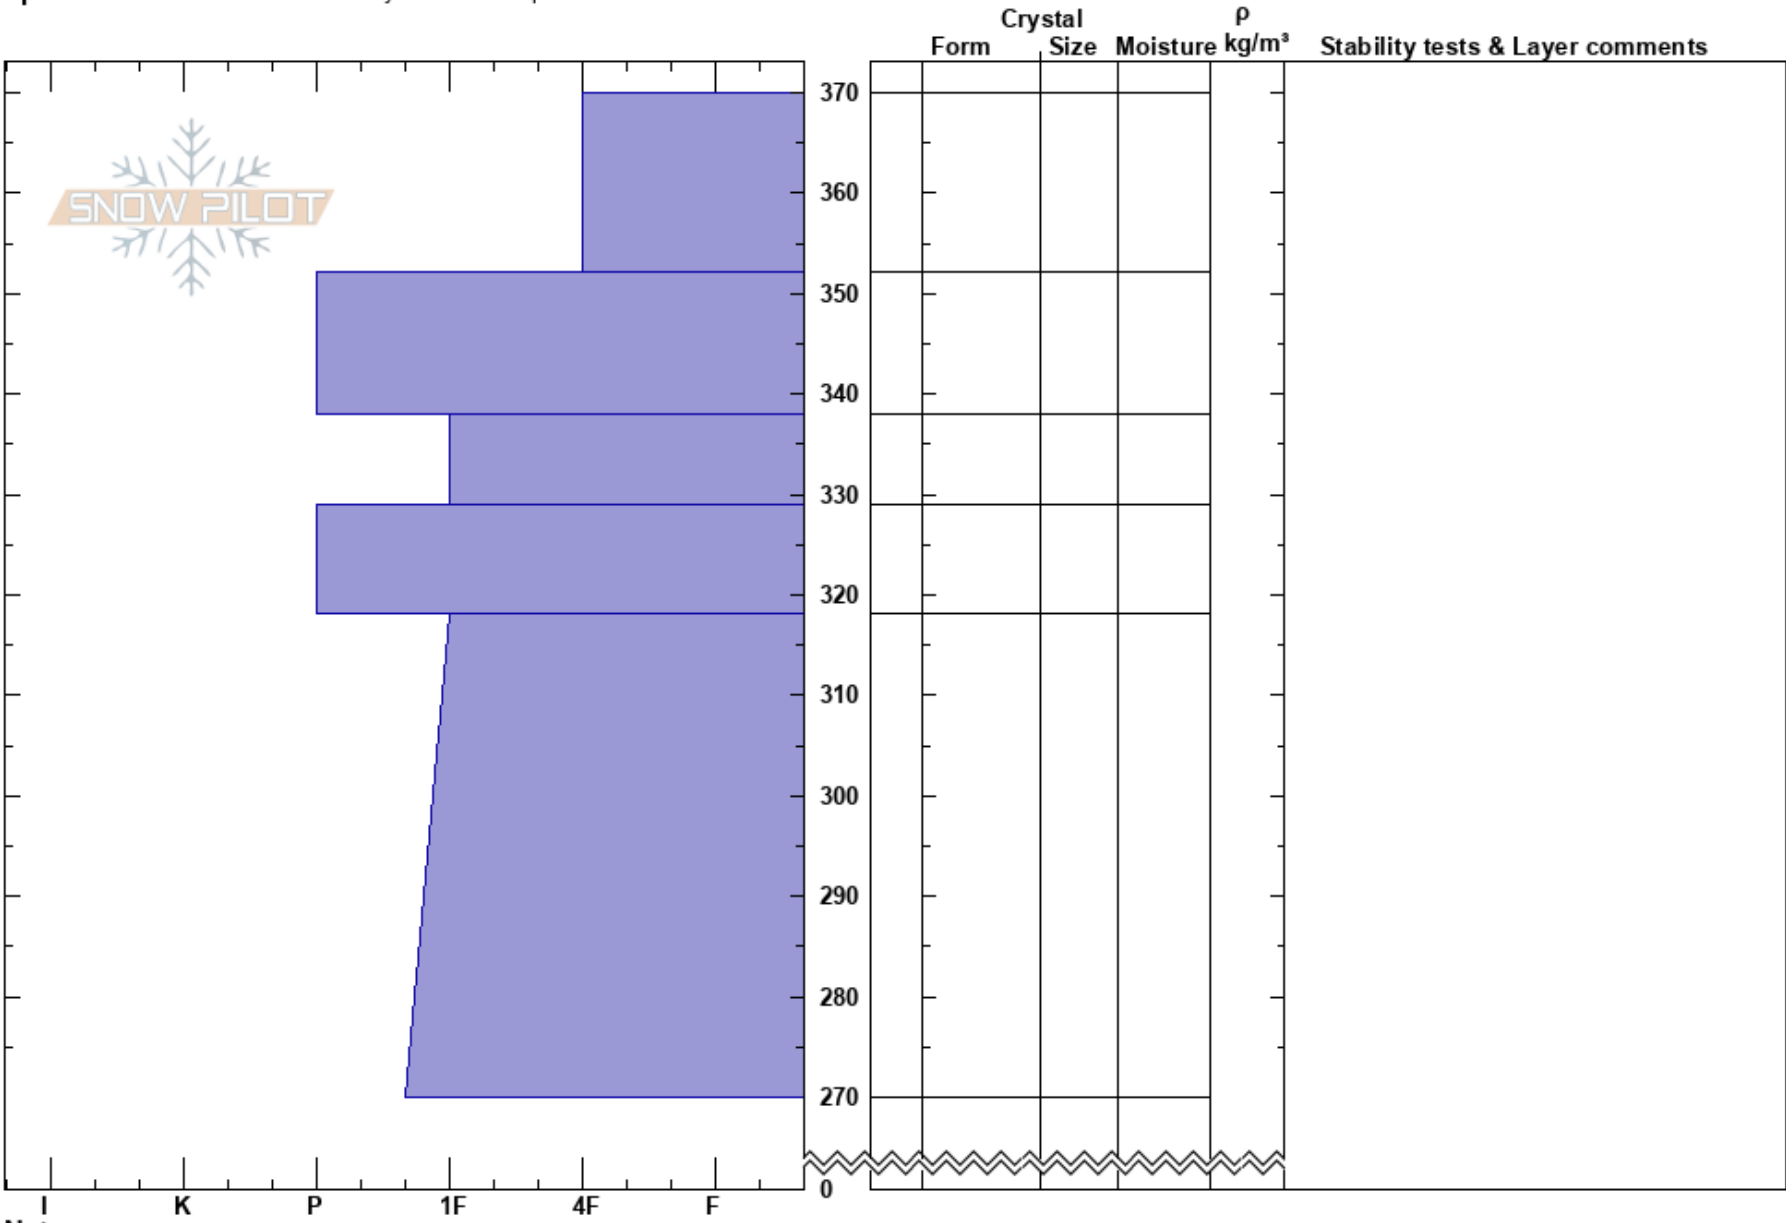

Boy Blunder Rt
 Uinta Range
 UT
Elevation: 10276 ft
Aspect: 102°
Specifics: Recent avalanche activity on similar slopes

Jason Boyer
 03/14/2023 - 12:55pm
Co-ord: 40.83220N, -111.07410W
Slope Angle: 36°
Wind Loading: no

Stability: Very Good **HS:**370 **Layer Notes:**
Air Temperature:
Sky Cover: OVC
Precipitation: NO
Wind: S Moderate

Notes: Only dug down 1m. no obvious weak layers