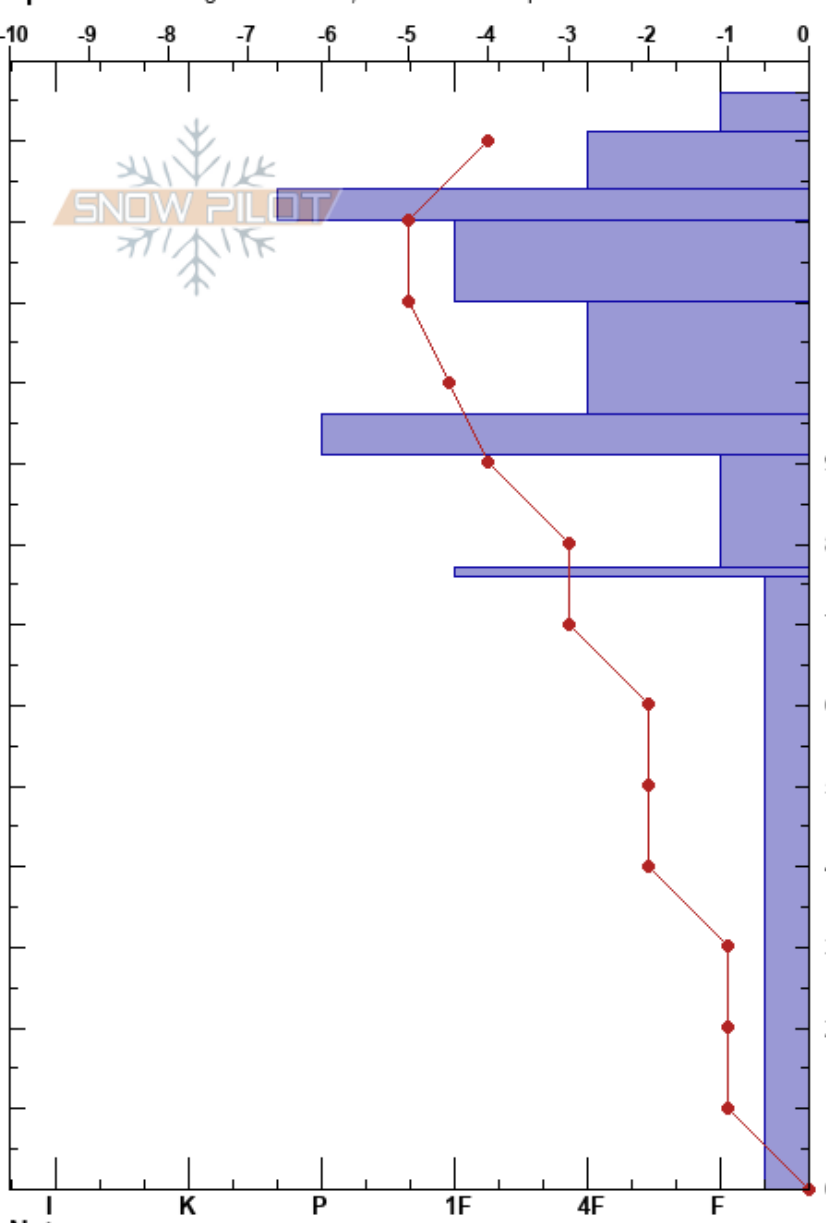

Caravanserai  
 Bridger Bowl  
 03/14/2023 - 10:15am  
 MT  
 Co-ord: 45.80496N, -110.93163W  
 Elevation: 8530 ft  
 Slope Angle: 36°  
 Aspect: 98°  
 Wind Loading: no  
 Specifics: Pit dug in a Ski Area; Ski tracks on slope

Stability:  
 Air Temperature:  
 Sky Cover: X  
 Precipitation: NO  
 Wind: S Light Breeze  
 HS: 136  
 PF: 30  
 Layer Notes:

Form	Crystal Size	Moisture	$\rho$ kg/m <sup>3</sup>	Stability tests & Layer comments
△	3			
/	1.5			
⊙⊙				
⊙	0.5-1			
□	2			
⊙⊙				← ECTP22 @96cm SC, SP
□	3			
⊙⊙				
∧	3-6			