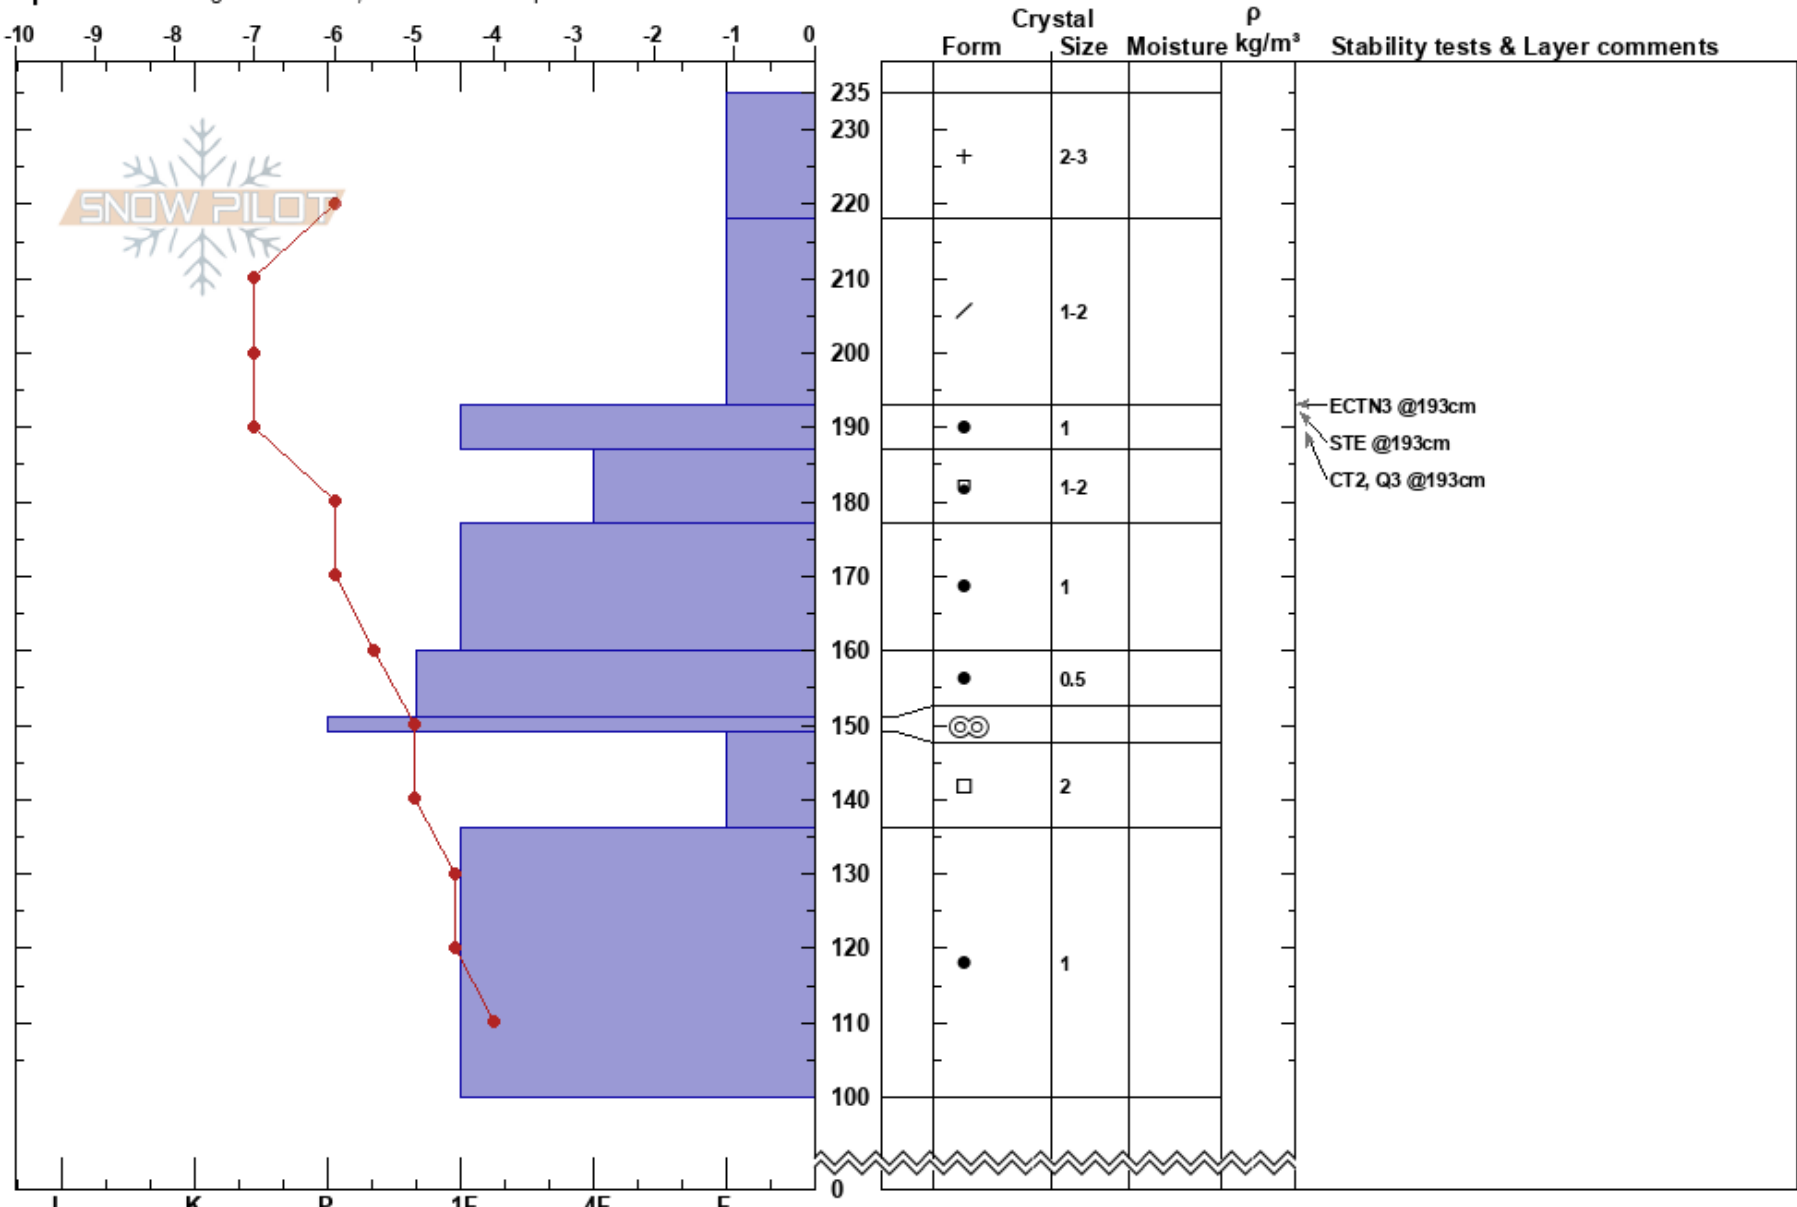

Super Crack
 Bridger Range
 MT
Elevation: 8330 ft
Aspect: 78°
Specifics: Pit dug in a Ski Area; Ski tracks on slope

Bridger Bowl
 03/12/2023 - 12:00pm
Co-ord: 45.81429N, -110.92926W
Slope Angle: 31°
Wind Loading: no

Stability:
Air Temperature: HS:235
Sky Cover: FEW
Precipitation: NO
Wind: S Light Breeze

Layer Notes:

Notes: Ella