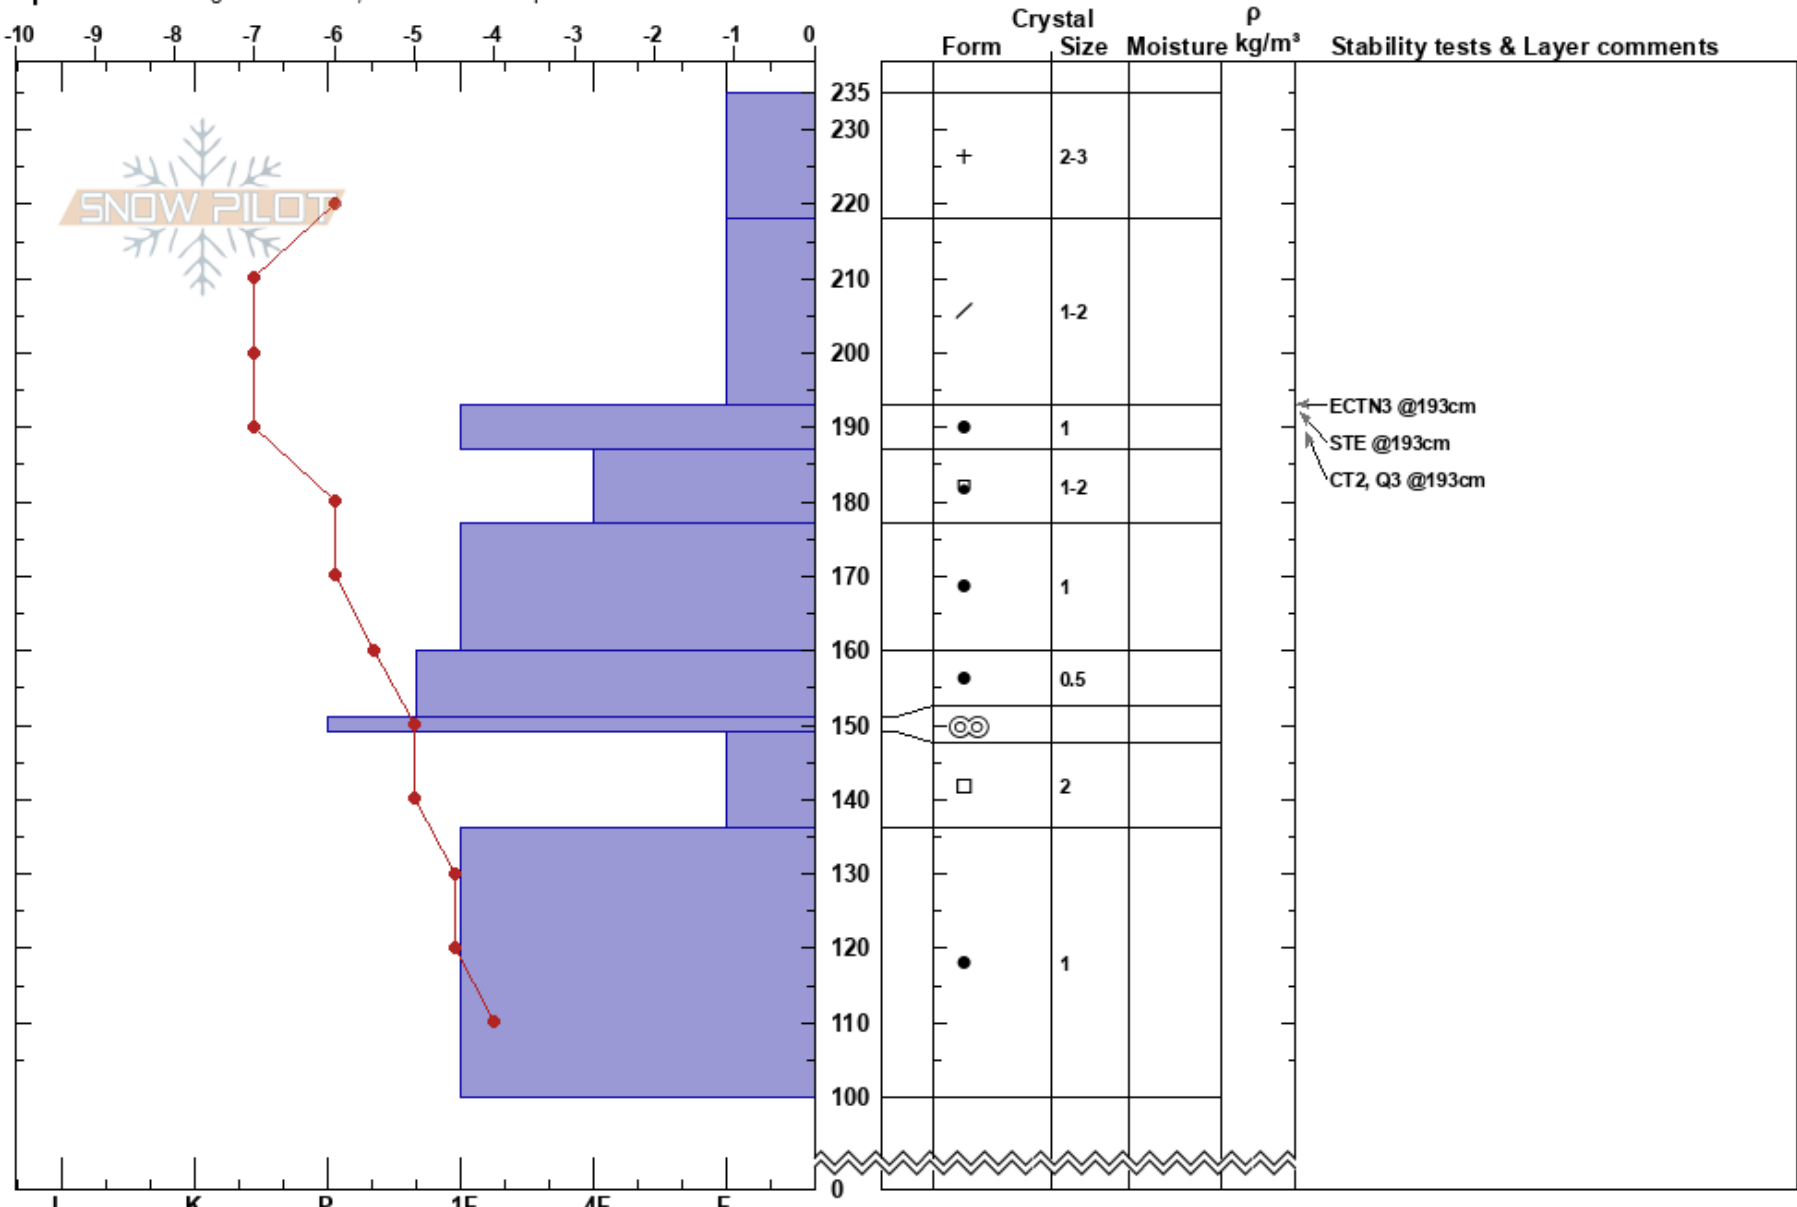

Super Crack
 Bridger Range
 MT
Elevation: 8330 ft
Aspect: 78°
Specifics: Pit dug in a Ski Area; Ski tracks on slope

Bridger Bowl
 03/12/2023 - 12:00pm
Co-ord: 45.81429N, -110.92926W
Slope Angle: 31°
Wind Loading: no

Stability:
Air Temperature:
Sky Cover: FEW
Precipitation: NO
Wind: S Light Breeze

HS: 235
PF: 20
Layer Notes:

Notes: Ella