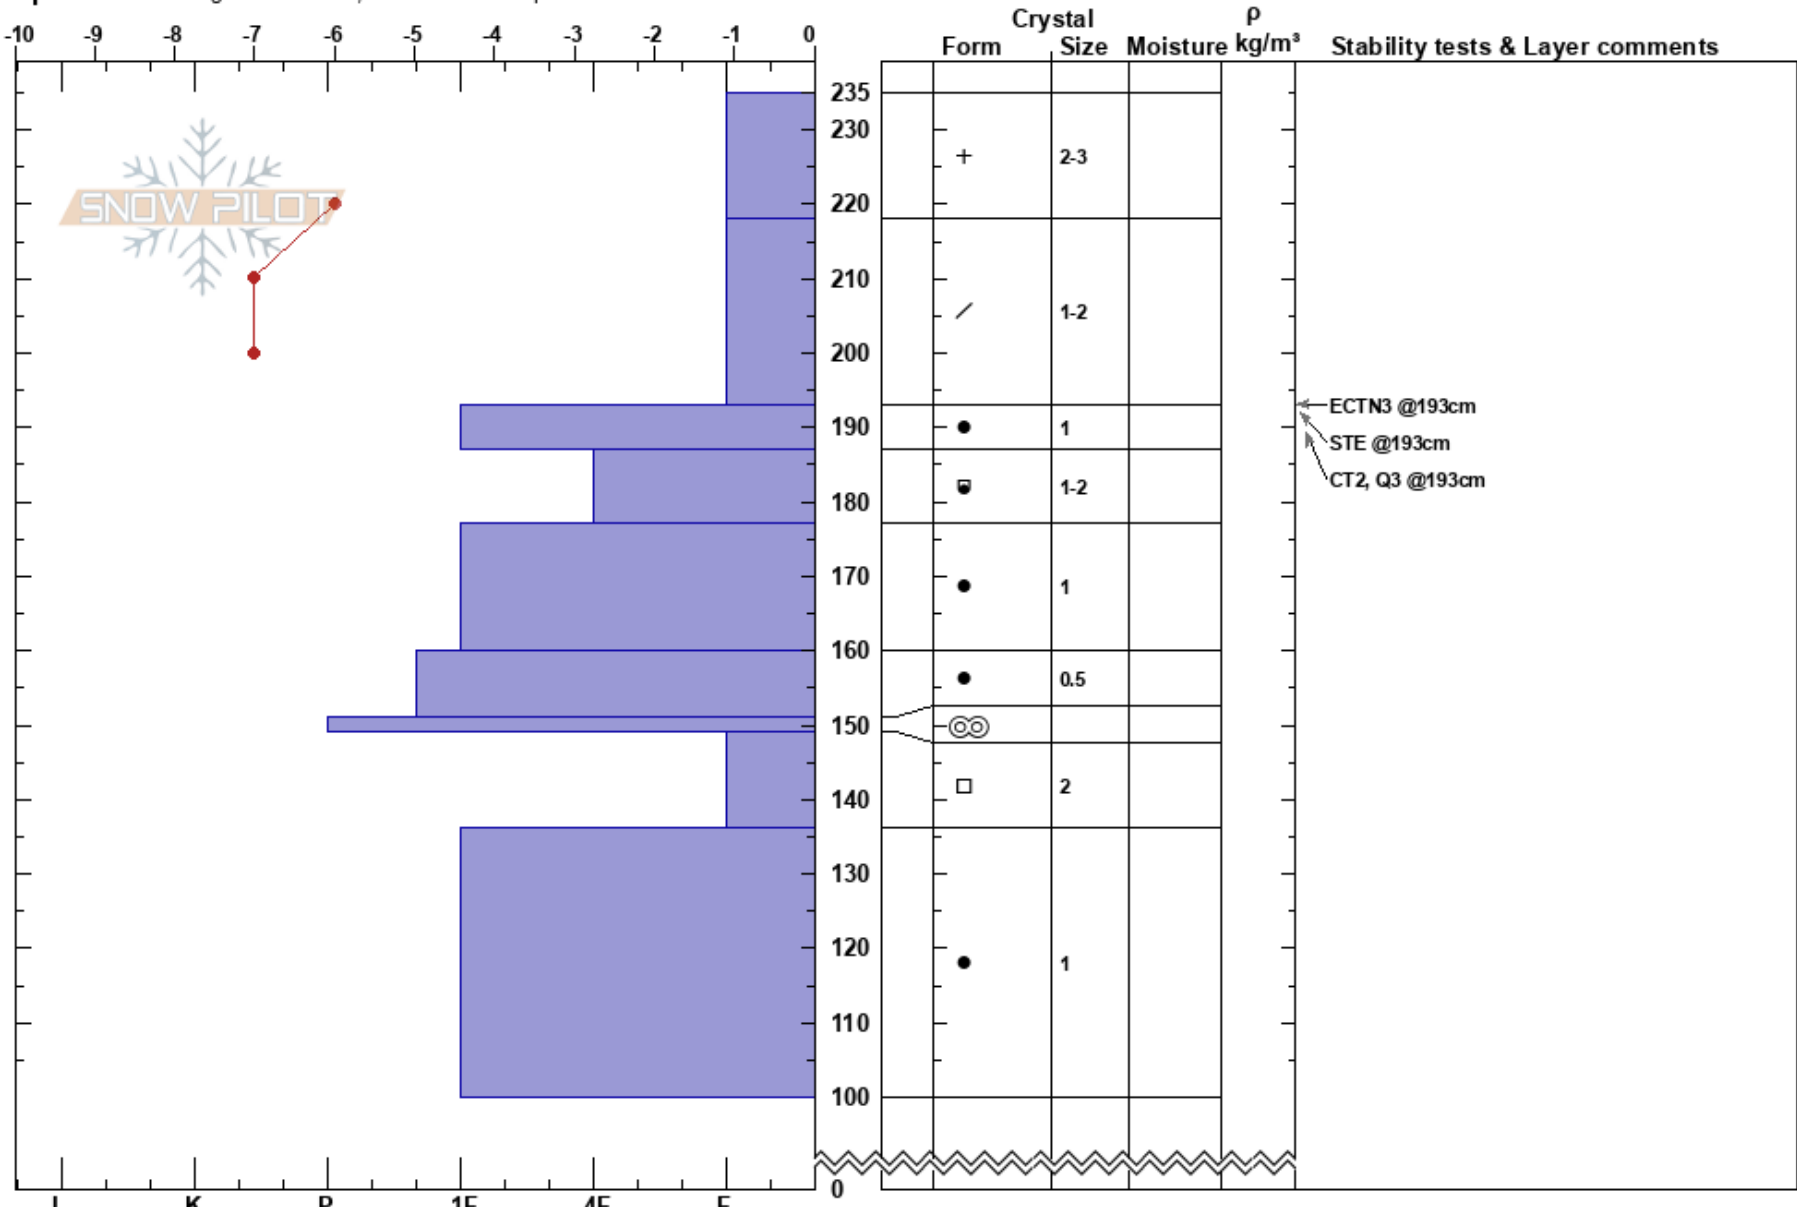

Super Crack
 Bridger Range
 MT
 Elevation: 8330 ft
 Aspect: 78°
 Specifics: Pit dug in a Ski Area; Ski tracks on slope

Bridger Bowl
 03/14/2023 - 12:00pm
 Co-ord: 45.81429N, -110.92926W
 Slope Angle: 31°
 Wind Loading: no

Stability:
 Air Temperature:
 Sky Cover: FEW
 Precipitation: NO
 Wind: S Light Breeze

HS:235
 PF: 20
 Layer Notes:

← ECTN3 @193cm
 ← STE @193cm
 ← CT2, Q3 @193cm

Notes: Ella