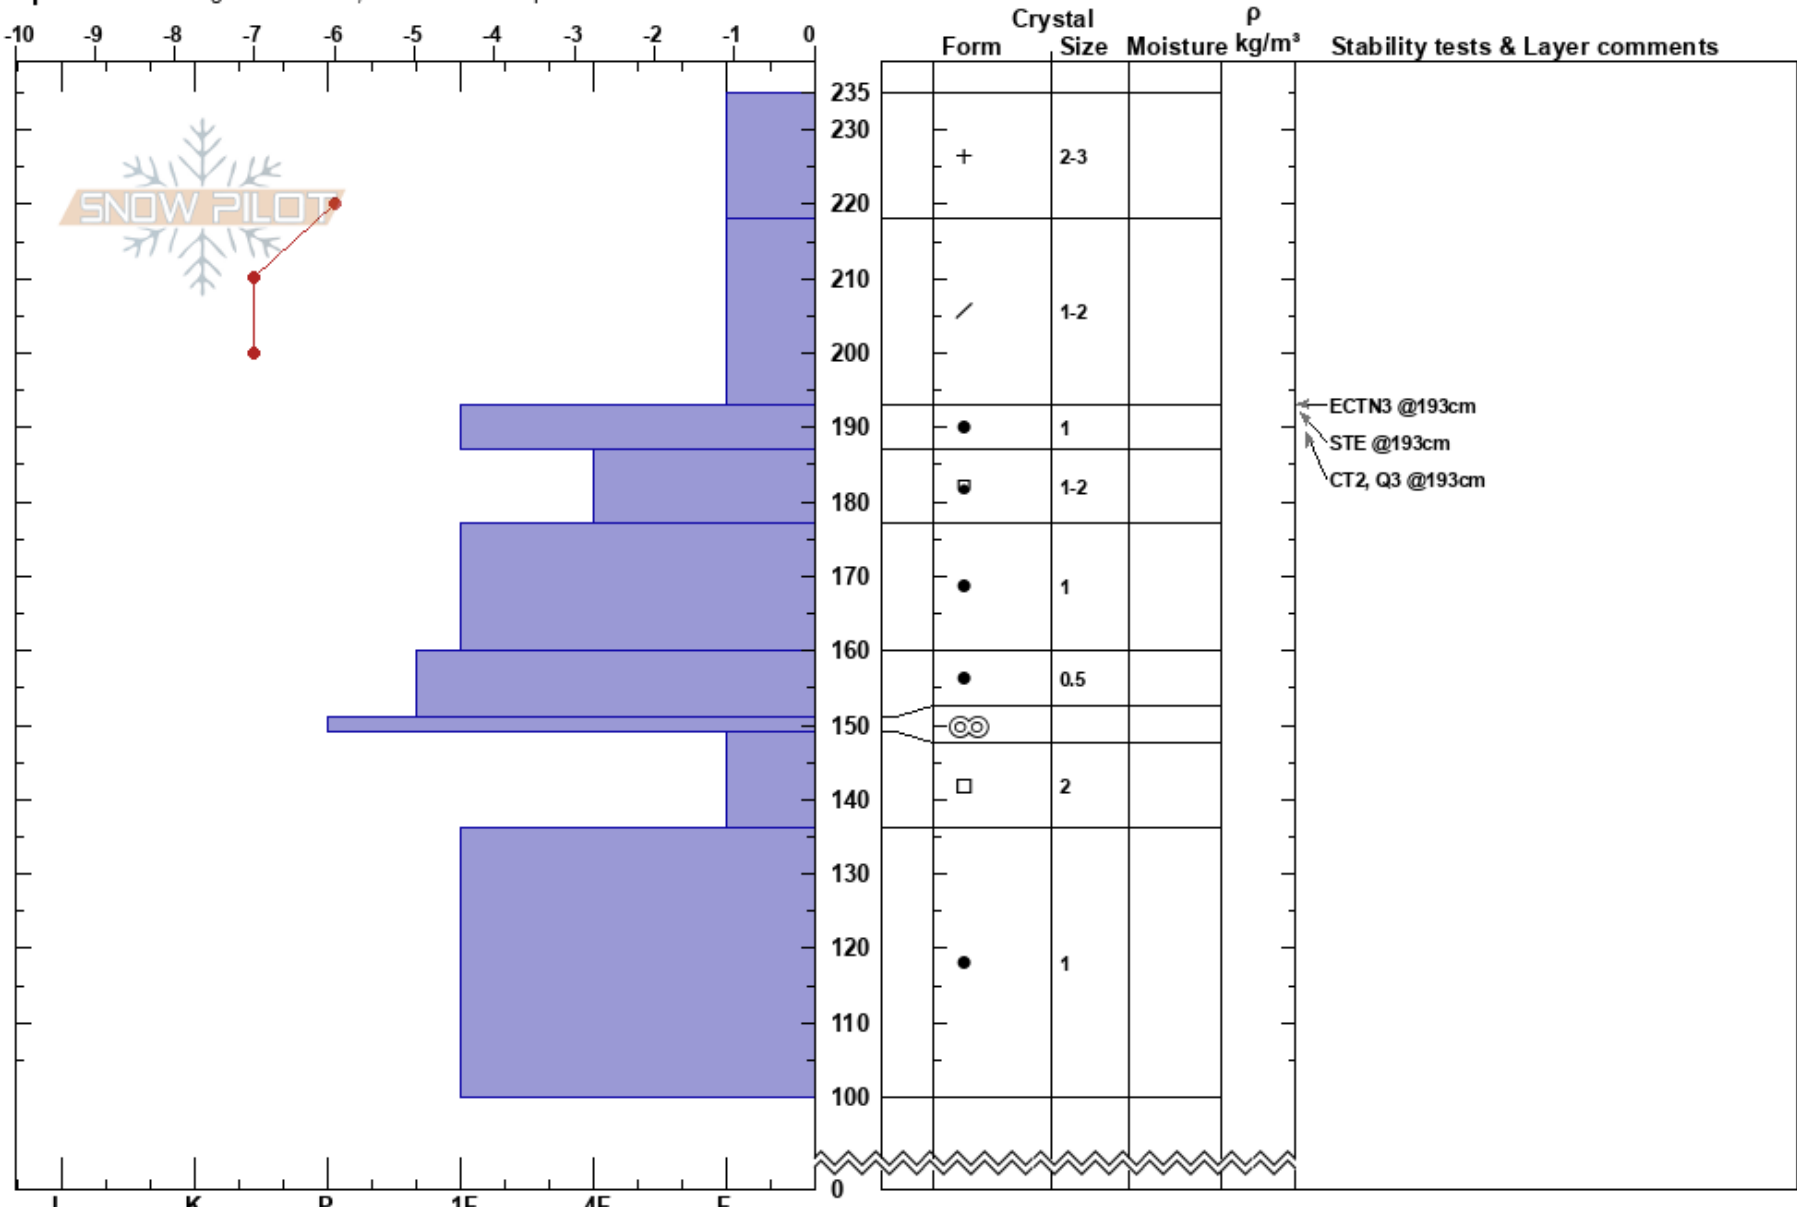

Super Crack
 Bridger Range
 MT
Elevation: 8330 ft
Aspect: 78°
Specifics: Pit dug in a Ski Area; Ski tracks on slope

Bridger Bowl
 03/14/2023 - 12:00pm
Co-ord: 45.81429N, -110.92926W
Slope Angle: 31°
Wind Loading: no

Stability:
Air Temperature: HS:235
Sky Cover: FEW
Precipitation: NO
Wind: S Light Breeze

Layer Notes:

Notes: Ella