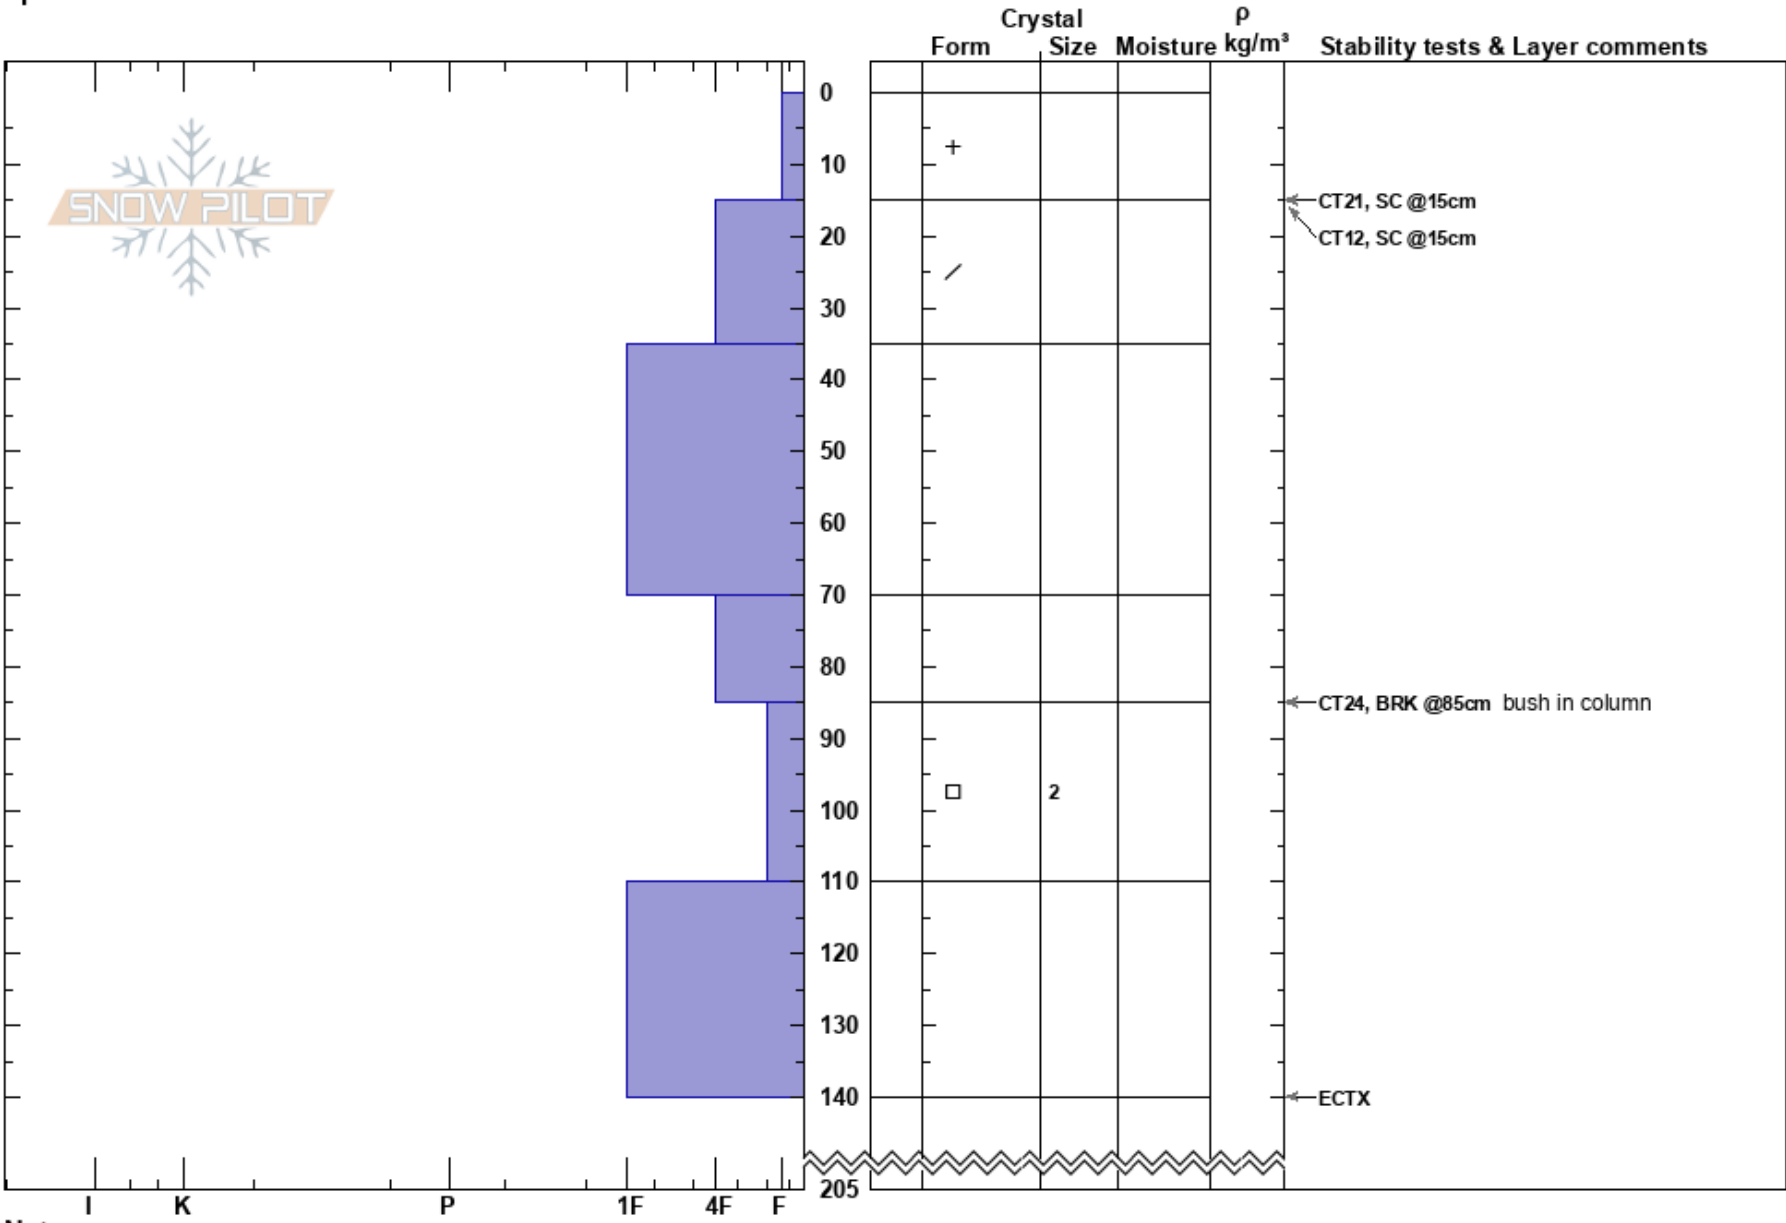

20230314 Pine Chutes
 Ruby Mountains
 NV
Elevation: 9000 ft
Aspect: 82°
Specifics:

Keenan Grady
 03/14/2023 - 12:53pm
Co-ord: 40.68703N, -115.37786W
Slope Angle: 27°
Wind Loading:

Stability:
Air Temperature: 32°C
Sky Cover: BKN
Precipitation: S-1
Wind: SW Light Breeze

HS: 205
PF: 30
PS: 10
 85-110cm: Problematic layer

Notes: