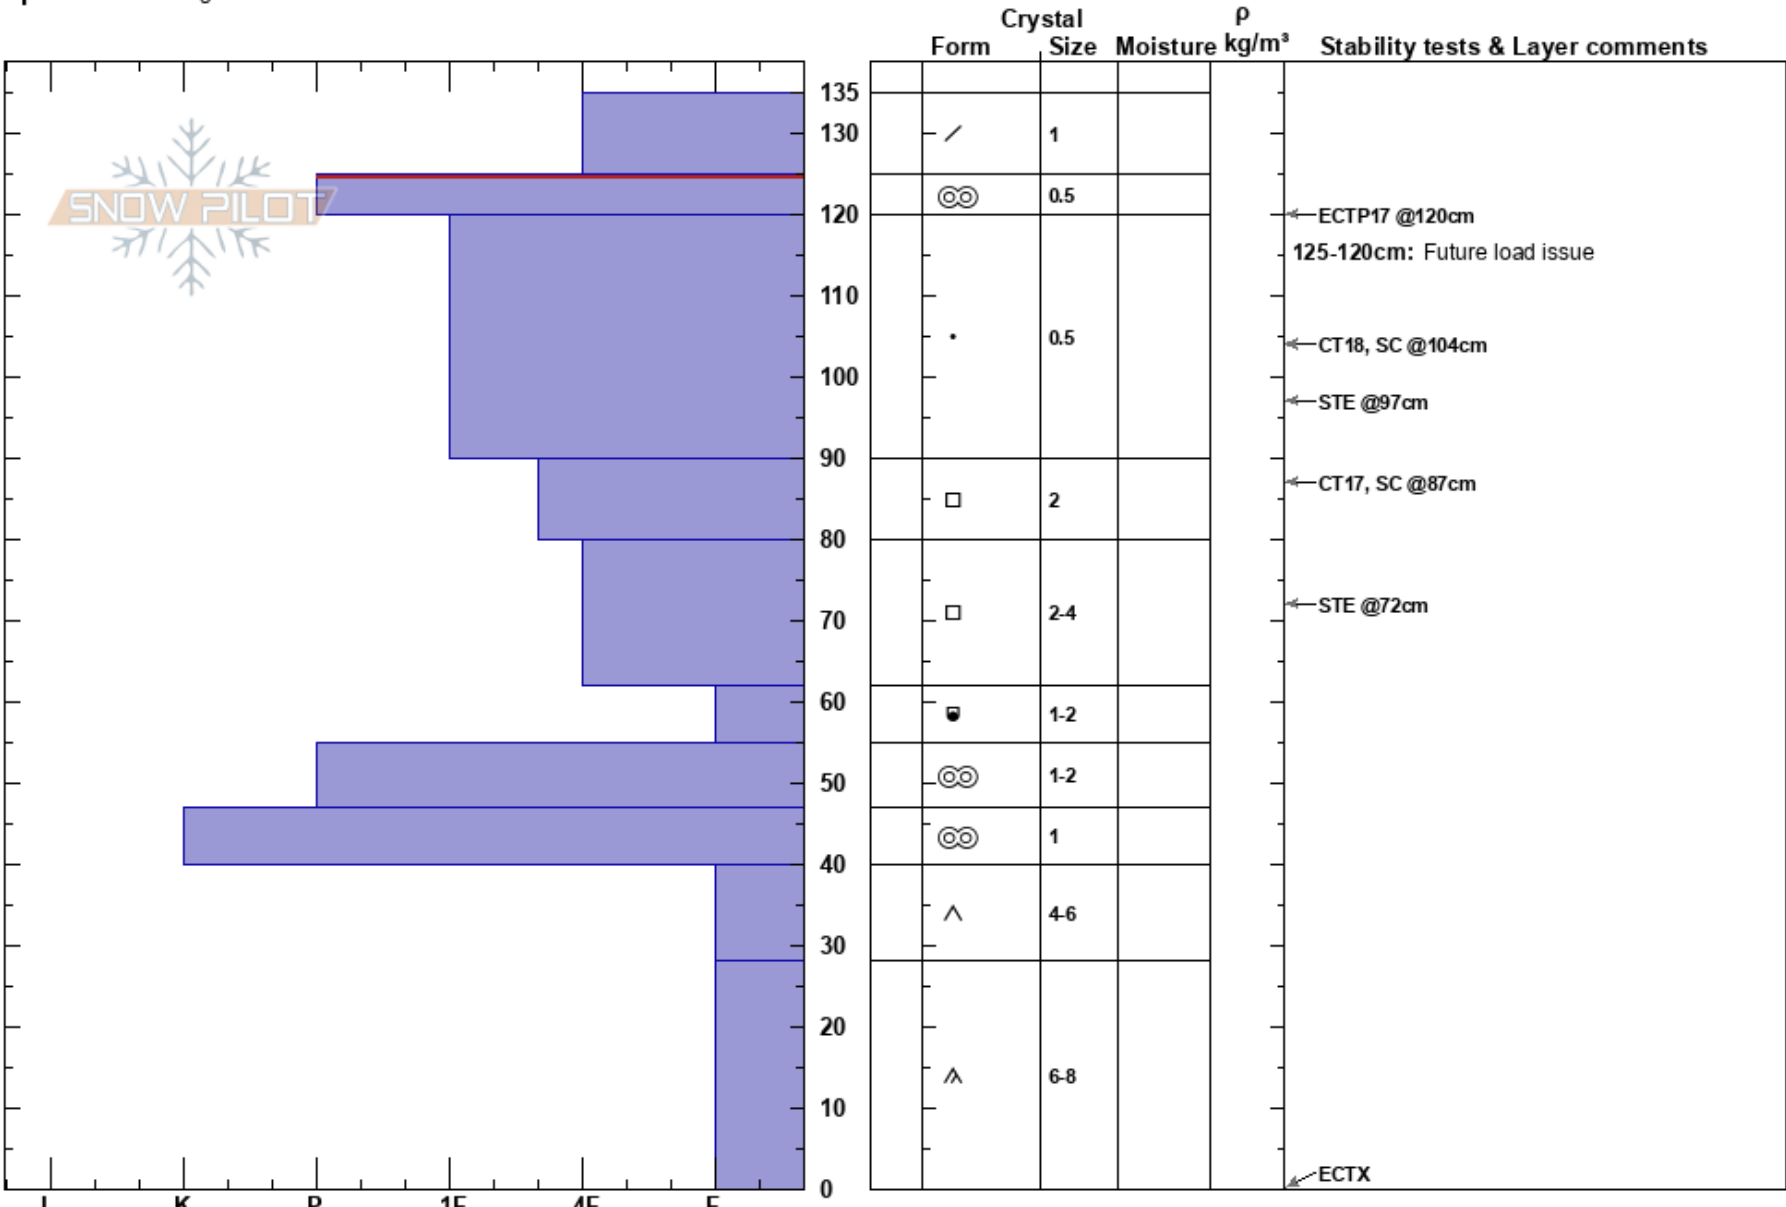

Uncle Pete's 2 Upper L  
 Gore Range  
 CO  
**Elevation:**  
**Aspect:** SE  
**Specifics:** Pit dug in a Ski Area

Nikolaj Roell  
 03/14/2023 - 1:40pm  
**Co-ord:** 39.46552N, -106.17677W  
**Slope Angle:** 42°  
**Wind Loading:** no

**Stability:**  
**Air Temperature:**  
**Sky Cover:** FEW  
**Precipitation:** NO  
**Wind:** W Calm

**HS:** 135  
**PF:** 45  
 125-120cm: Future load issue  
 125-120cm: Problematic layer

Notes: