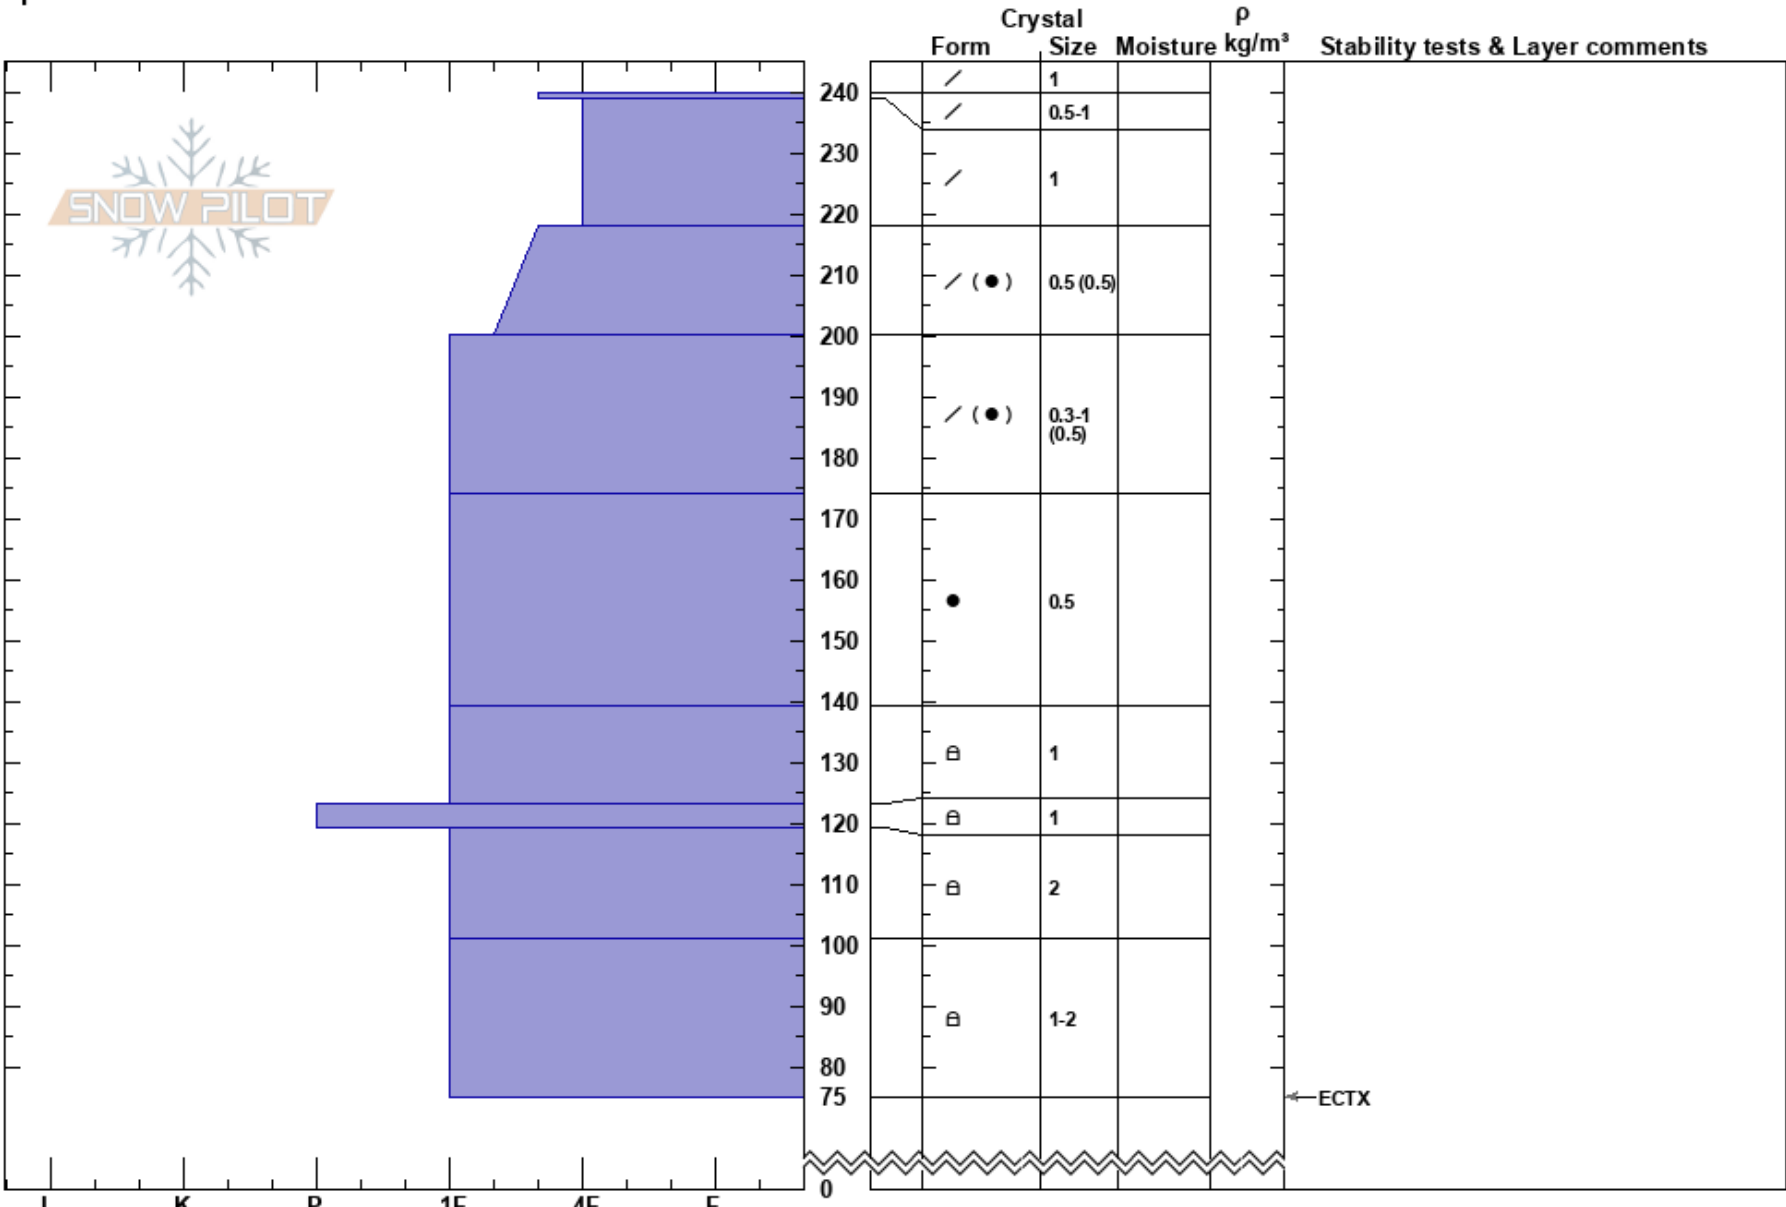

Big Cat 4
 Uinta Range
 UT
 Elevation: 9425 ft
 Aspect: 38°
 Specifics:

Trevor Katz
 03/14/2023 - 12:42pm
 Co-ord: 40.82067N, -111.08178W
 Slope Angle: 36°
 Wind Loading:

Stability:
 Air Temperature:
 Sky Cover: BKN
 Precipitation: NO
 Wind: S Moderate

HS:240
 PF: 40
 PS: 15
 Layer Notes:

Notes: I K P 1F 4F F

← ECTX