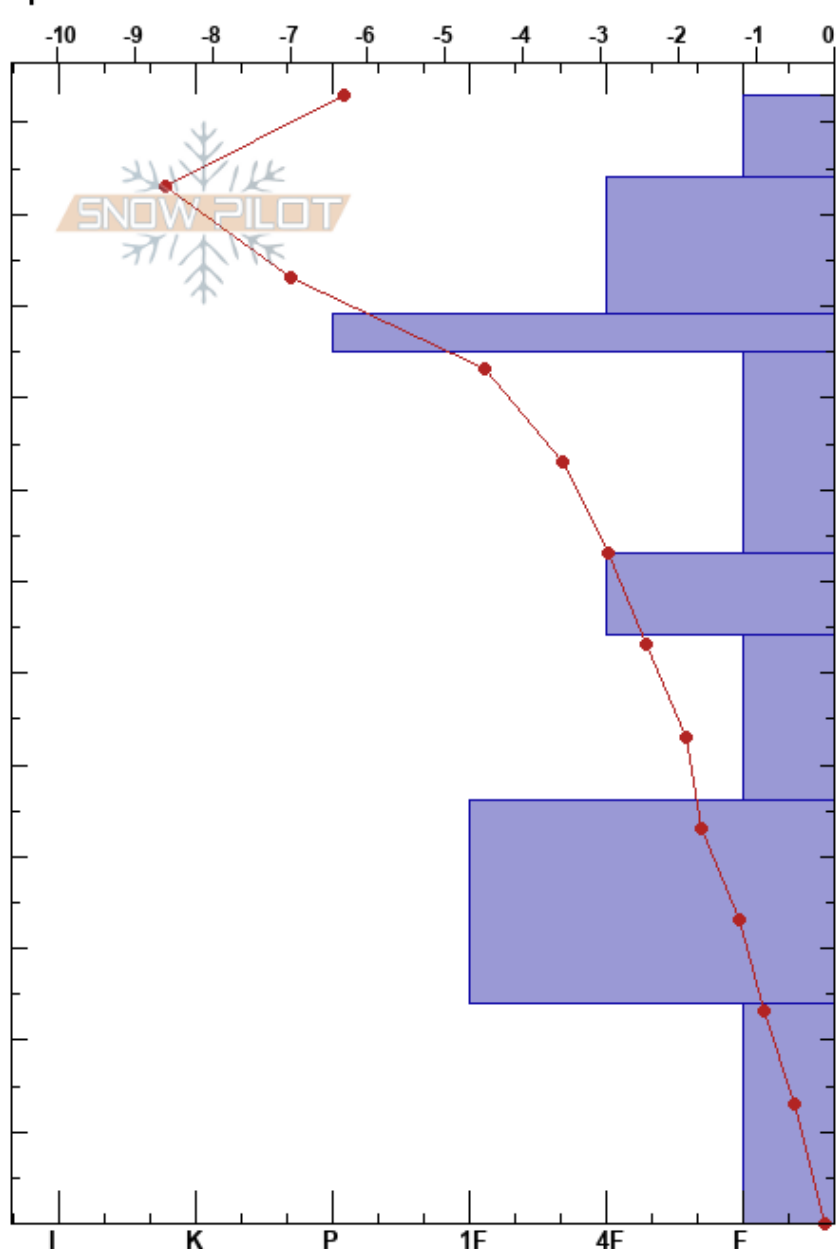

KP42
 Crested Butte
 CO
 Elevation: 2857 m
 Aspect: S
 Specifics:

Daniel Hogan
 03/08/2023 - 10:13am
 Co-ord: 38.94156N, -106.97282W
 Slope Angle: 3°
 Wind Loading:

Stability:
 Air Temperature: -6°C
 Sky Cover: OVC
 Precipitation: NO
 Wind: Calm

HS: 123 Layer Notes:

Altitude (m)	Crystal Form	Crystal Size	Moisture	ρ (kg/m³)	Stability tests & Layer comments
123	V	4			
120	∩	0.1-0.3		236	
110	⊖	0.1-0.3		291	
100	⊙⊙			316	
90	⊖ (⬇)	0.5-2		312	
80				297	
70	⊖	0.5-3		354	
60	⊖ (⬇)	0.5-1.5		343	
50				371	
40	⊖	1-2		384	
30				430	
20				372	
10	^	2-4			
0					

Notes: Surface Temperature @ 1013
 IR: -6.3 C
 Thermometer: -0.3 C
 Uneven ground below 13 cm