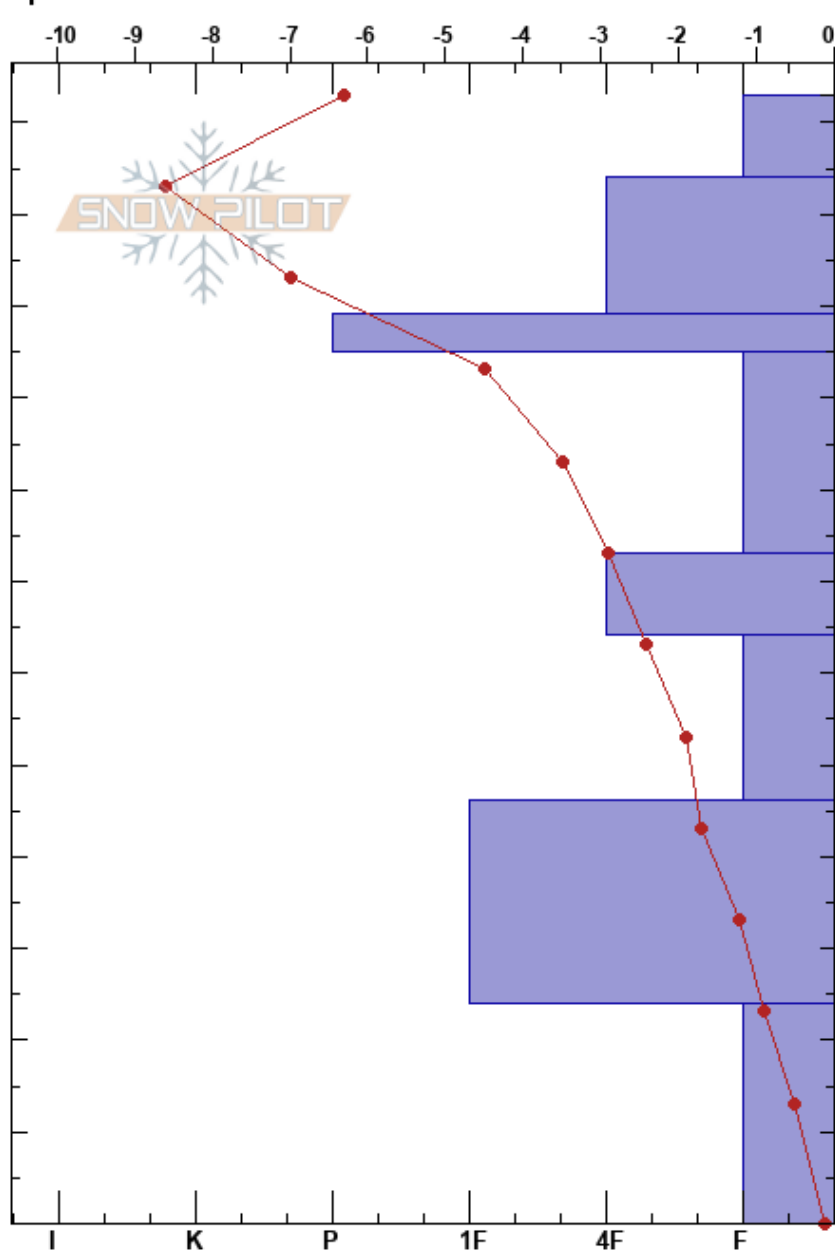

KP42
 Crested Butte
 CO
 Elevation: 2857 m
 Aspect: S
 Specifics:

Daniel Hogan
 03/08/2023 - 10:13am
 Co-ord: 38.94156N, -106.97282W
 Slope Angle: 3°
 Wind Loading:

Stability:
 Air Temperature: -6°C
 Sky Cover: OVC
 Precipitation: NO
 Wind: Calm

HS: 123 Layer Notes:

Altitude (m)	Crystal Form	Crystal Size	Moisture	ρ (kg/m³)	Stability tests & Layer comments
123	V	4			
120	∩	0.1-0.3		236	
110	⊖	0.1-0.3		291	
100	⊙⊙			316	
90	⊖ (⬇)	0.5-2		312	
80				297	
70	⊖	0.5-3		354	
60	⊖ (⬇)	0.5-1.5		343	
50				371	
40	⊖	1-2		384	
30				430	
20				372	
10	^	2-4			
0					

Notes: Surface Temperature @ 1013
 IR: -6.3 C
 Thermometer: -0.3 C
 Uneven ground below 13 cm