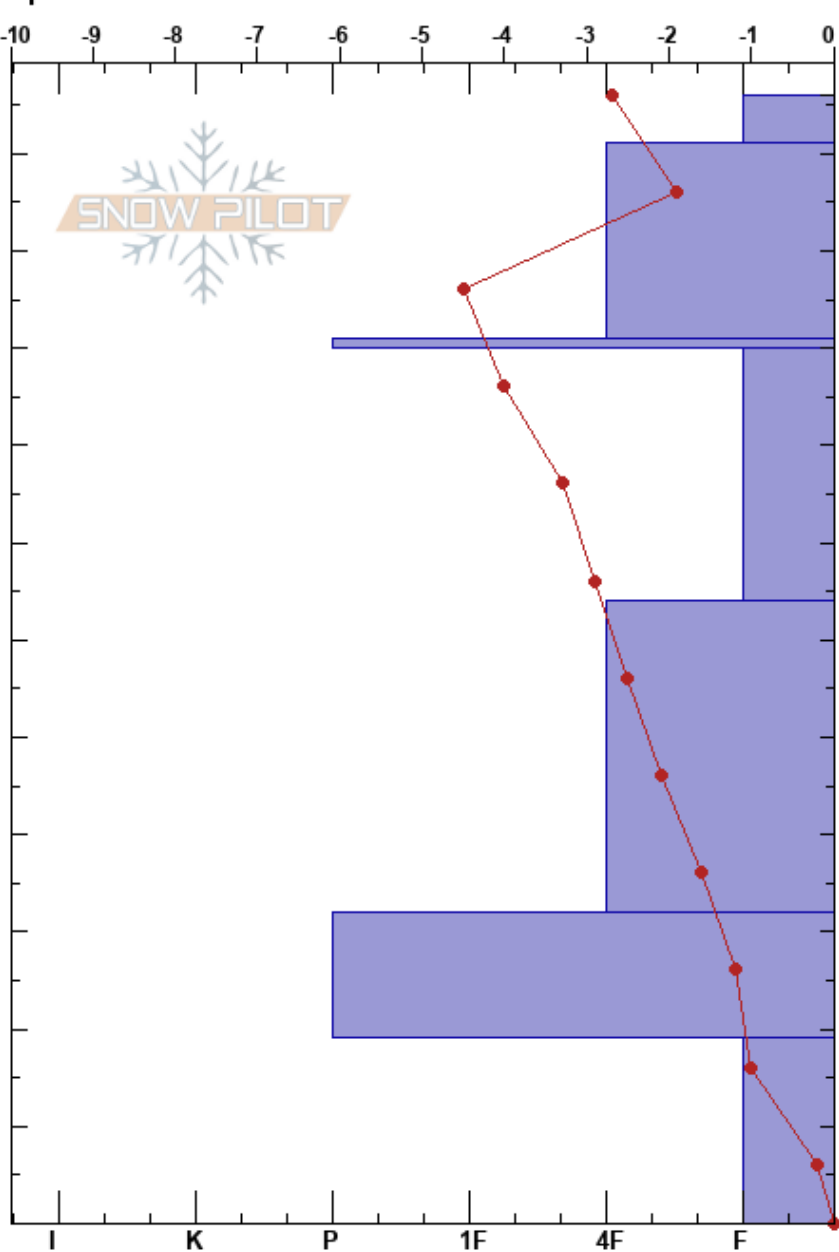

KP41
 Crested Butte
 CO
 Elevation: 2857 m
 Aspect: S
 Specifics:

Daniel Hogan
 03/06/2023 - 2:25pm
 Co-ord: 38.94156N, -106.97282W
 Slope Angle: 3°
 Wind Loading:

Stability:
 Air Temperature: 1°C
 Sky Cover: FEW
 Precipitation: NO
 Wind: SW Moderate

HS:116 Layer Notes:

Altitude (m)	Crystal		Moisture	ρ kg/m ³	Stability tests & Layer comments
	Form	Size			
116	/	0.3			
110	/ (●)	0.1-0.5			
100	/	0.1-0.5		209	
90	⊙			278	
80	⊙			276	
70	⊖ (●)	0.3-1		312	
60				305	
50	⊖	0.5-1.5		336	
40				335	
30				369	
20	⊖	0.3-0.5		372	
10	^	1-4		438	
0				312	

Notes: Surface Temperature @ 1421:

IR: -2.7C

Thermometer: +1.5C

Thermometer gave rather high values, but will include raw values for purposes of gradients. Had to adjust by -1.5 degrees to fill in the values in this plot.