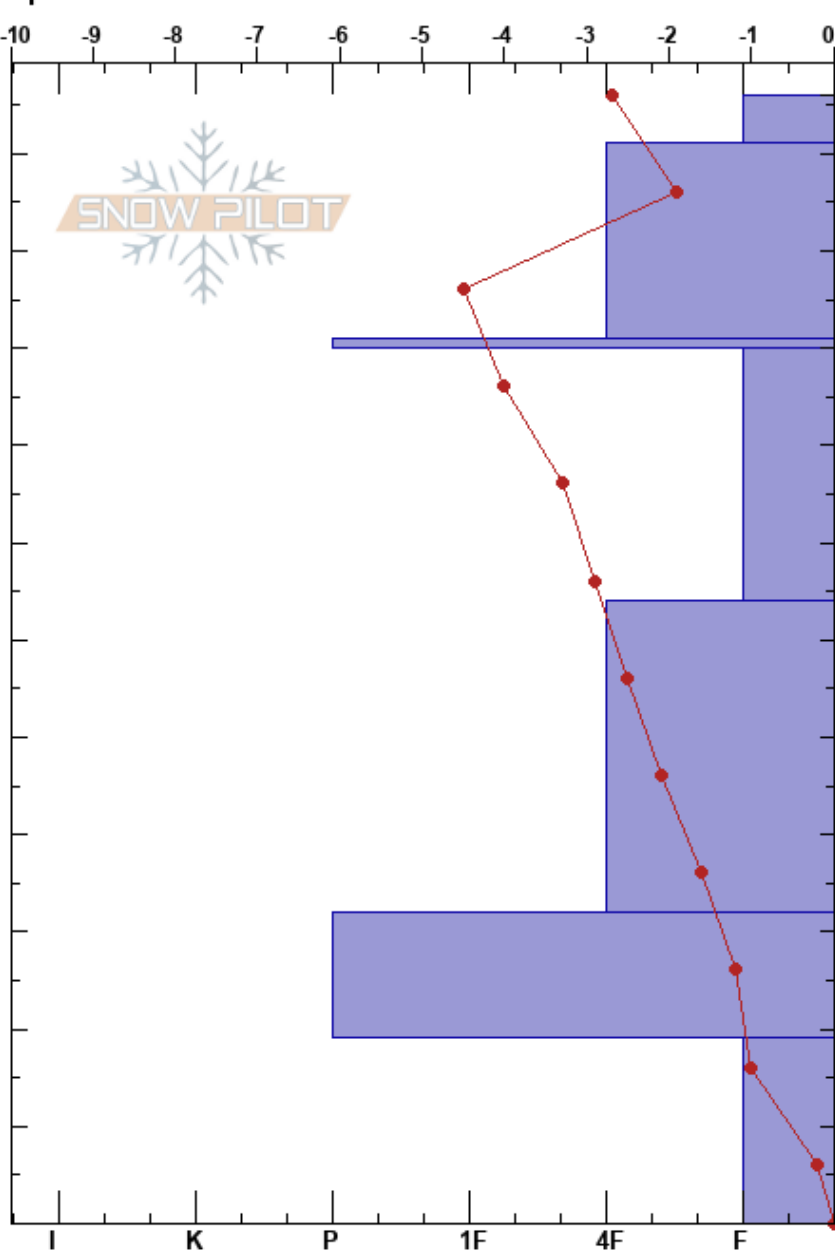

KP41
 Crested Butte
 CO
 Elevation: 2857 m
 Aspect: S
 Specifics:

Daniel Hogan
 03/06/2023 - 2:25pm
 Co-ord: 38.94156N, -106.97282W
 Slope Angle: 3°
 Wind Loading:

Stability:
 Air Temperature: 1°C
 Sky Cover: FEW
 Precipitation: NO
 Wind: SW Moderate

HS:116 Layer Notes:

Altitude (m)	Crystal		Moisture	ρ kg/m ³	Stability tests & Layer comments
	Form	Size			
116	/	0.3			
110	/ (●)	0.1-0.5			
100	/	0.1-0.5		209	
90	⊙			278	
80	⊙			276	
70	⊖ (●)	0.3-1		312	
60				305	
50	⊖	0.5-1.5		336	
40				335	
30	⊖	0.3-0.5		369	
20				372	
10	^	1-4		438	
0				312	

Notes: Surface Temperature @ 1421:

IR: -2.7C

Thermometer: +1.5C

Thermometer gave rather high values, but will include raw values for purposes of gradients. Had to adjust by -1.5 degrees to fill in the values in this plot.